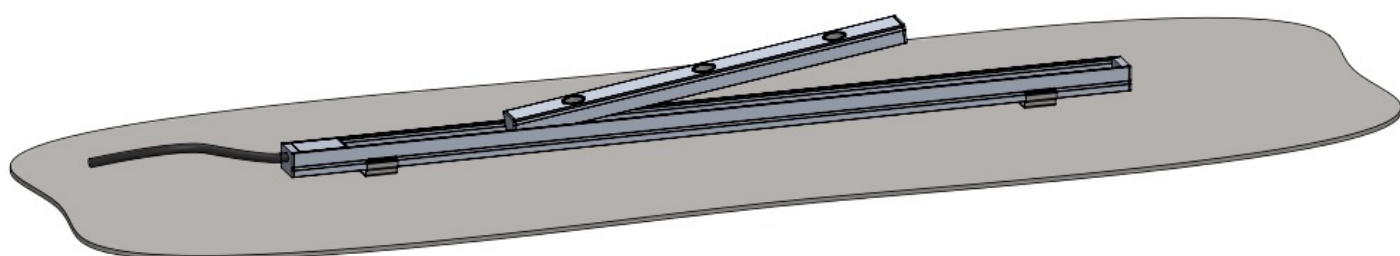

2

After having installed the track (see page 4)
Insert each unit into the track

Combination of 2 - 3 - 5 LEDs units upon request
up to 50W on 2500mm 24V track max.

MicroTrack Linear

Track length: 150mm to 400mm
Cut-out size: 50mm