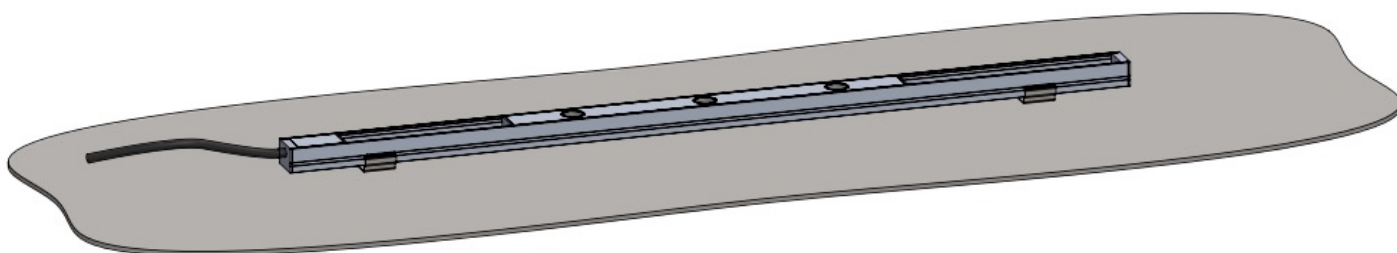

2

After having installed the track (see page 4)
Insert each unit into the track

Combination of 2 - 3 - 5 LEDs units upon request
up to 50W on 2500mm 24V track max.

MicroTrack Linear

Track length: 150mm to 400mm
Cut-out size: 50mm