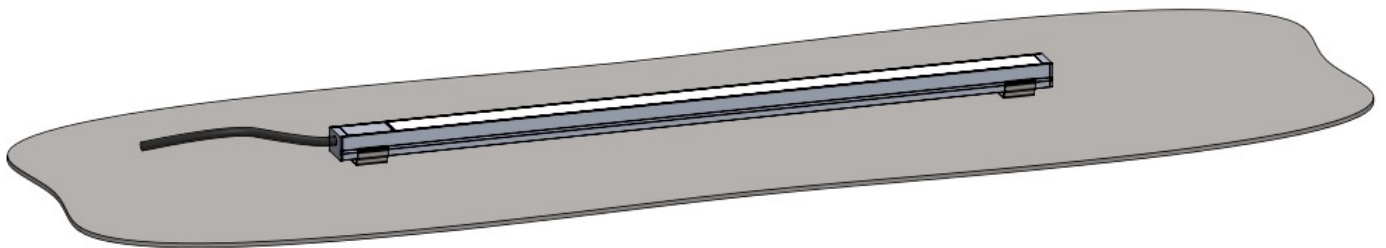

2

After having installed the track (see page 4)
Insert each unit into the track

Combination of 2 - 3 - 5 LEDs units upon request
up to 50W on 2500mm 24V track max.

MicroTrack Linear

Track length: 150mm to 400mm
Cut-out size: 50mm

Combination of linear LED units upon request
up to 50W on 2500mm 24V track max.

MicroTrack Linear

Installation guide

2

After installation of the track (see page 4)
Insert each linear unit into the track

MicroTrack Custom