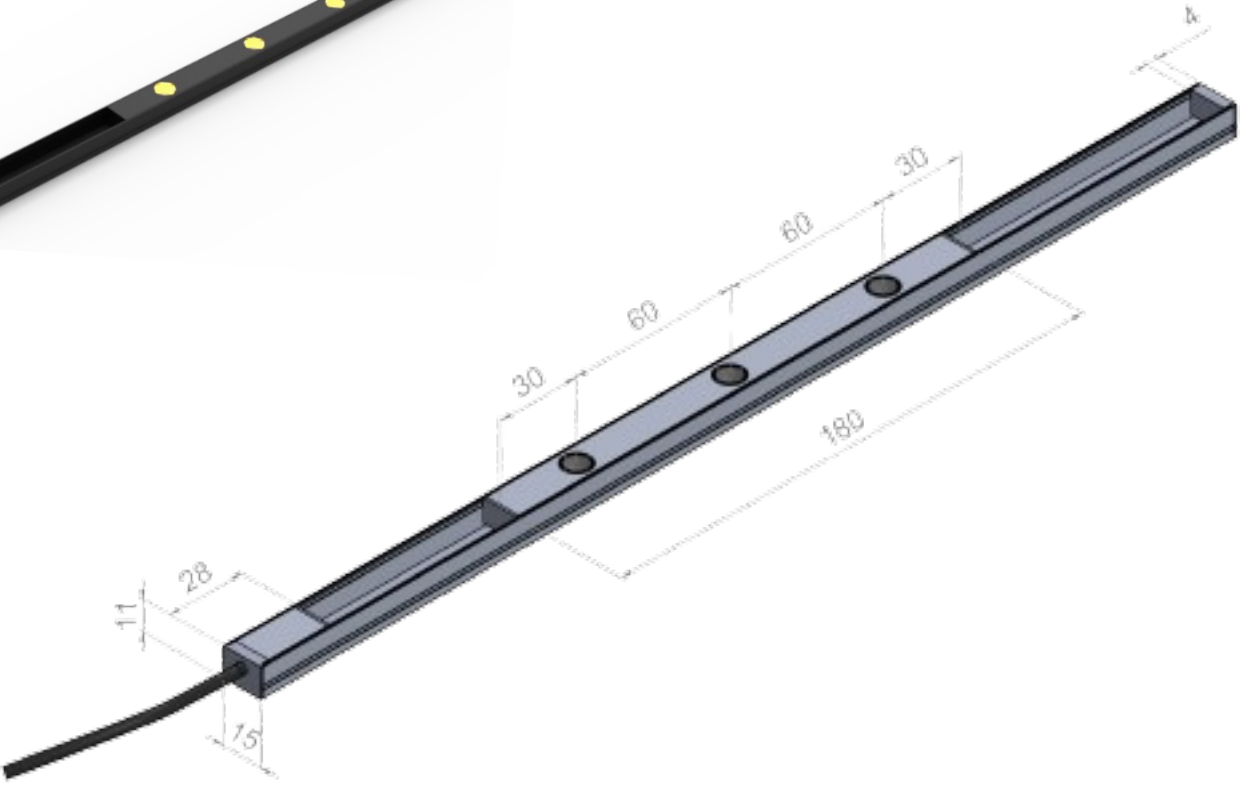

MicroTrack 2 LEDs

MicroTrack 3 LEDs