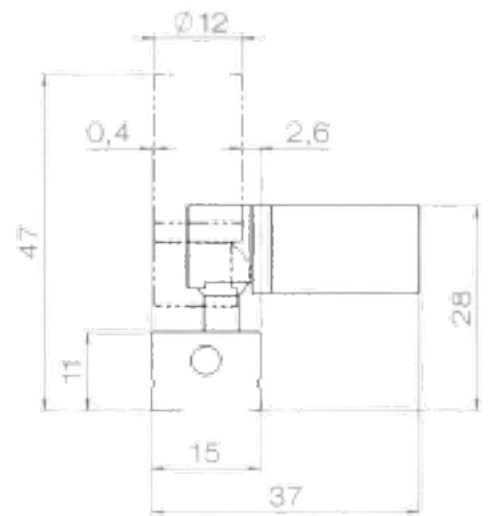

MicroTrack Nano Low Luminance

Combination of NANO units upon request
up to 50W on 2500mm 24V track max.

LOUSS

Last update : 2024.04.29

6/14

Firalux & LOUSS brands

SARL, Capital 40 000€
RCS DIJON B 503 367 245
TVA/VAT n°: FR24 503 367 245
APE 4676Z

Tel. : +33 380 48 65 68
contact@louss.fr
www.louss.fr
Best group

Siège social / Head Office
PA Les Terres d'Or
Route de Saint Philibert
21220 Gevrey Chambertin - FRANCE