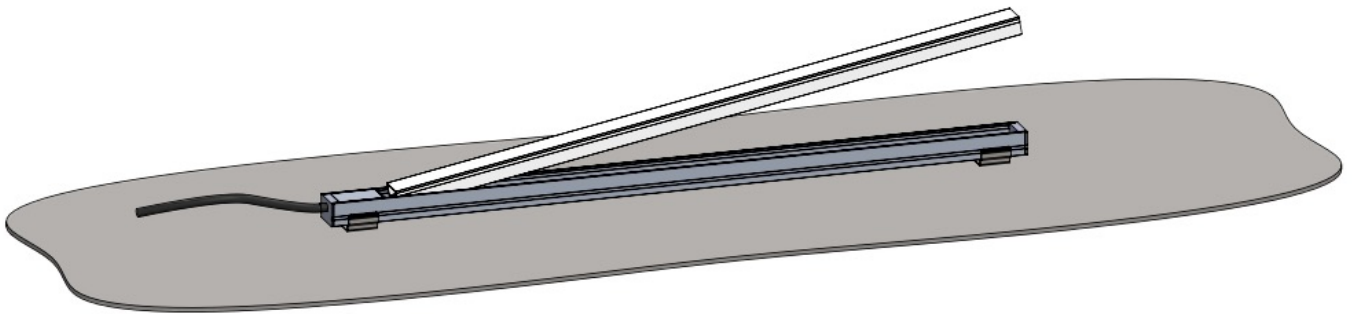

2

After having installed the track (see page 4)
Insert each unit into the track

Combination of 2 - 3 - 5 LEDs units upon request
up to 50W on 2500mm 24V track max.

MicroTrack Linear

Track length: 150mm to 400mm
Cut-out size: 50mm

Combination of linear LED units upon request
up to 50W on 2500mm 24V track max.

MicroTrack Linear

Installation guide

2

After installation of the track (see page 4)
Insert each linear unit into the track

MicroTrack Custom