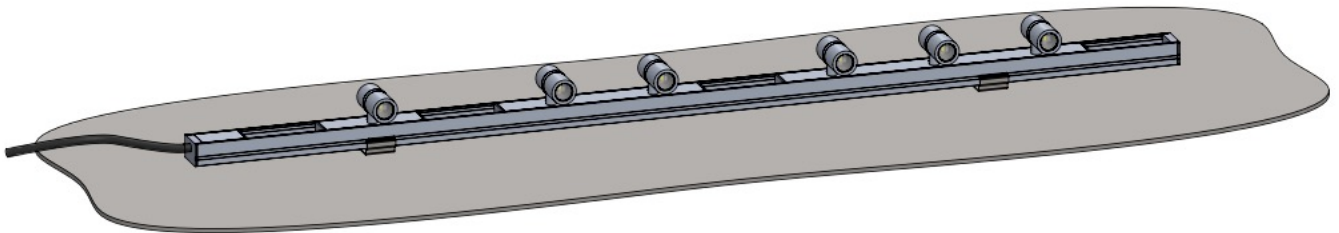

Siège social / Head Office
PA Les Terres d'Or
Route de Saint Philibert
21220 Gevrey Chambertin - FRANCE

MicroTrack Nano

Installation guide

2

After installation of the track (see page 4)
Insert each module into the track