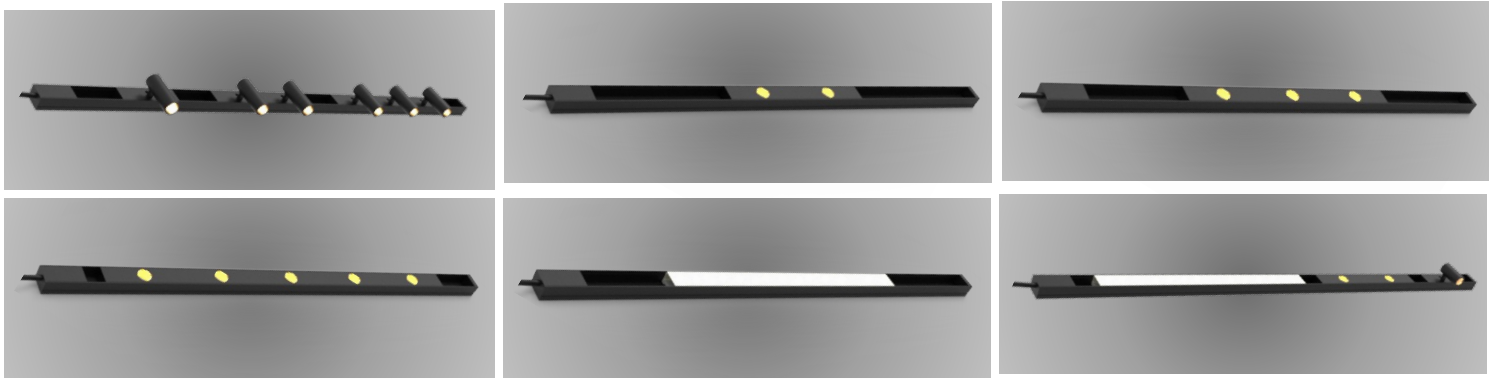

LOUSS

Lighting Emotion

MICROTRACK

The multipurpose track

MicroTrack

Range	Luminaires on track for ambient or accent lighting			
Description	<p>24V track 50W max. Width: 15mm Height: 11mm Track length: 100mm to 2500mm according to version Black matt finish (other finish upon request) 500mm cable 3 possibilities of fixing devices: magnets, adhesive tape, fixing clips Equipped with NANO spotlights, LED engines, linear LED lights or a combination of any of these luminaires with a maximum of 1kg of luminaires per meter of track</p>			
MicroTrack Nano	NANO spotlight	Diameter : 12mm Length : 29mm (simple) – 37mm (low luminance)		
	LED characteristics	2200K - 2700K – 3000K – 3500K - 4000K (other upon request) or different colors in alternation CRI 90 - 95 R9>80		
	Optical beam	14°- 16°- 25° - 33° - 36°- 58° - 69° - 78°- 17°x47°		
	Number of LED spots	1	2	3
	Plug-in module length	50mm	100mm	150mm
	LED power	1.10W	2.20W	3.30W
	Net weight	13g		
MicroTrack LED Unit	LED characteristics	2200K - 2700K – 3000K – 3500K - 4000K (other upon request) or different colors in alternation CRI 90 - 95 R9>80 60mm between 2 LEDs in each LED unit		
	Optical beam	14°- 16°- 25° - 33° - 36°- 58° - 69° - 78°- 17°x47°		
	LED unit	2 LEDs	3 LEDs	5 LEDs
	Plug-in module length	120mm	180mm	300mm
	LED power	2.20W	3.20W	5.50W
	Net weight	15g		27g