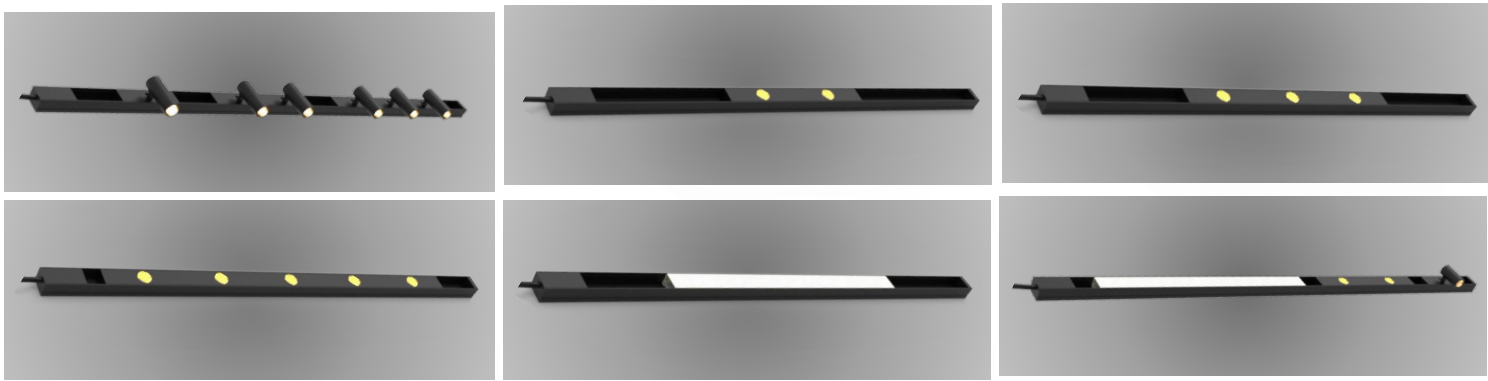

MicroTrack

MicroTrack Linear	Track	150mm to 400mm Cut-out size: 50mm			
	LED characteristics	2200K - 2700K - 3000K - 3500K - 4000K (other upon request) or different colors in alternation CRI 90 - 95 R9>80			
	Diffuser	Opal			
	Plug-in module length	150mm	200mm	300mm	400mm
	LED power 3000K CRI95	1.80W - 150lm	2.40W - 200lm	3.60W - 300lm	4.80W - 400lm
	Net weight				20g
Separate power supply	24V remote constant current driver with PWM functionality UL class 2 for USA & Canada				
Use limitations	The product must be installed by a professional team into a ventilated area. Any use with an ambient temperature higher than the specified ambient temperature (Ta 25°) may lead to a more rapid mortality of the product and the withdrawal of our guarantees. This luminaire is a class III device and must be powered up by a SELV (Safety Extra Low Voltage) control gear delivering a constant current and compliant with the IEC 61347-2-13 standard The drivers must be approved by LOuss before use. Indoor lighting IP rating: 20 Electrical safety rating: III Dry locations only				
Warranty	Life span: L80B10 at 50,000 hours (80% remaining flux) at 25°C ambient temperature. 3-year parts and labour warranty. The warranty does not apply to products that have been opened, modified or repaired and does not cover the effects of a wrong connection, careless, abusive handling, overvoltage, lighting injury, as well as the normal wear of the product. All products are electrically tested and received a functional burn-in.				

All the connections have to be made before powering up,
otherwise the luminaires could be seriously damaged

LOuss

Last update : 2024.04.29

3/14
Firalux & LOuss brands

SARL, Capital 40 000€
RCS DIJON B 503 367 245
TVA/VAT n°: FR24 503 367 245
APE 4676Z

Tel. : +33 380 48 65 68
contact@louss.fr
www.louss.fr
Best group

Siège social / Head Office
PA Les Terres d'Or
Route de Saint Philibert
21220 Gevrey Chambertin - FRANCE