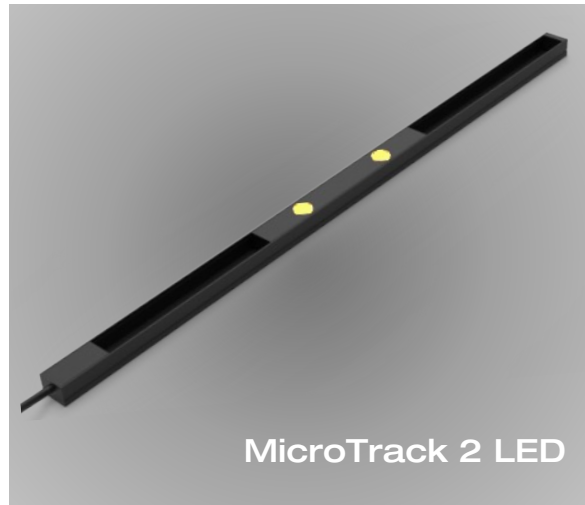

LOUSS

Lighting Emotion

MICROTRACK

The multipurpose track

MicroTrack

Range	Luminaires on track for ambient or accent lighting			
Description	<p>24V track 50W max. Width: 15mm Height: 11mm Track length: 100mm to 2500mm according to version Black matt finish (other finish upon request) 500mm cable 3 possibilities of fixing devices: magnets, adhesive tape, fixing clips Equipped with NANO spotlights, LED engines, linear LED lights or a combination of any of these luminaires with a maximum of 1kg of luminaires per meter of track</p>			
MicroTrack Nano	NANO spotlight	Diameter : 12mm Length : 29mm (simple) – 37mm (low luminance)		
	LED characteristics	2200K - 2700K – 3000K – 3500K - 4000K (other upon request) or different colors in alternation CRI 90 - 95 R9>80		
	Optical beam	14°- 16°- 25° - 33° - 36°- 58° - 69° - 78°- 17°x47°		
	Number of LED spots	1	2	3
	Plug-in module length	50mm	100mm	150mm
	LED power	1.10W	2.20W	3.30W
	Net weight	13g		
MicroTrack LED Unit	LED characteristics	2200K - 2700K – 3000K – 3500K - 4000K (other upon request) or different colors in alternation CRI 90 - 95 R9>80 60mm between 2 LEDs in each LED unit		
	Optical beam	14°- 16°- 25° - 33° - 36°- 58° - 69° - 78°- 17°x47°		
	LED unit	2 LEDs	3 LEDs	5 LEDs
	Plug-in module length	120mm	180mm	300mm
	LED power	2.20W	3.20W	5.50W
	Net weight	15g		27g