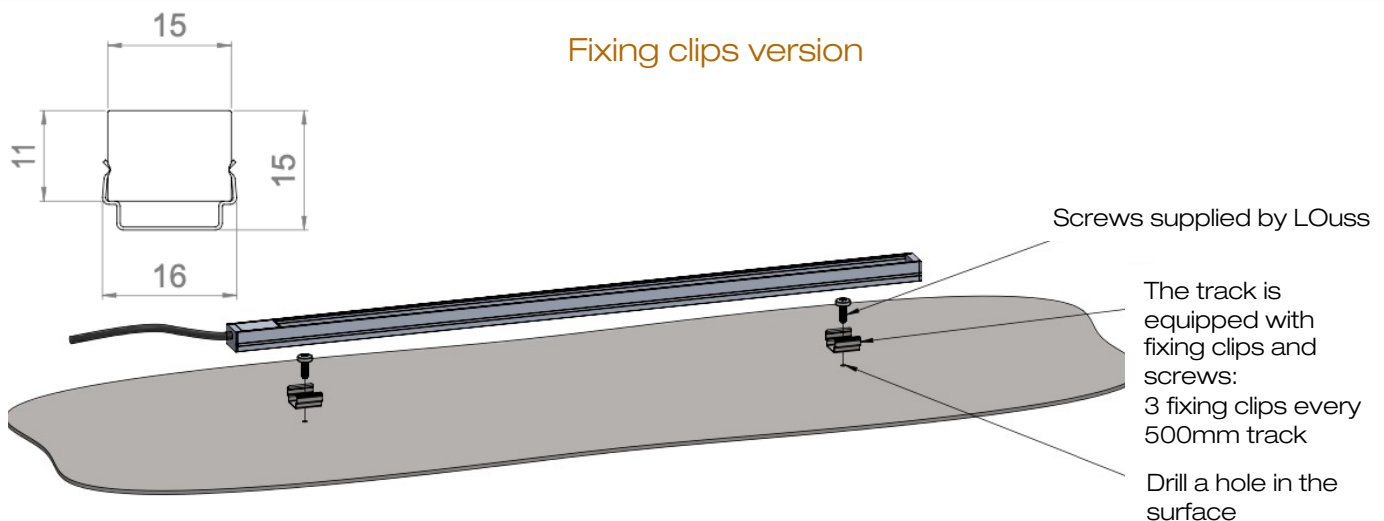

MicroTrack

Installation's Guide

Please read all instructions

Do not install the track in damp or wet locations

Do not install any luminaire assembly closer than 15cm/6 inches from any curtain or similar combustible material

Disconnect electrical power before adding to, or changing the configuration of the track

Do not attempt to energize anything other than lighting track luminaires on the track

For cabinet use only

MicroTrack

Notice d'installation

Veuillez lire toutes les instructions

Ne pas installer le rail dans un endroit mouillé ou humide

Ne pas installer de luminaire assemblé à moins de 15cm/6 inches d'un rideau ou matériau combustible comparable

Couper l'alimentation électrique avant d'ajouter un module ou changer la configuration du rail

Ne pas tenter d'alimenter à l'aide du rail un quelconque autre produit que les luminaires prévus à cet effet

Utilisation dans un meuble uniquement

1 Install the track according to version