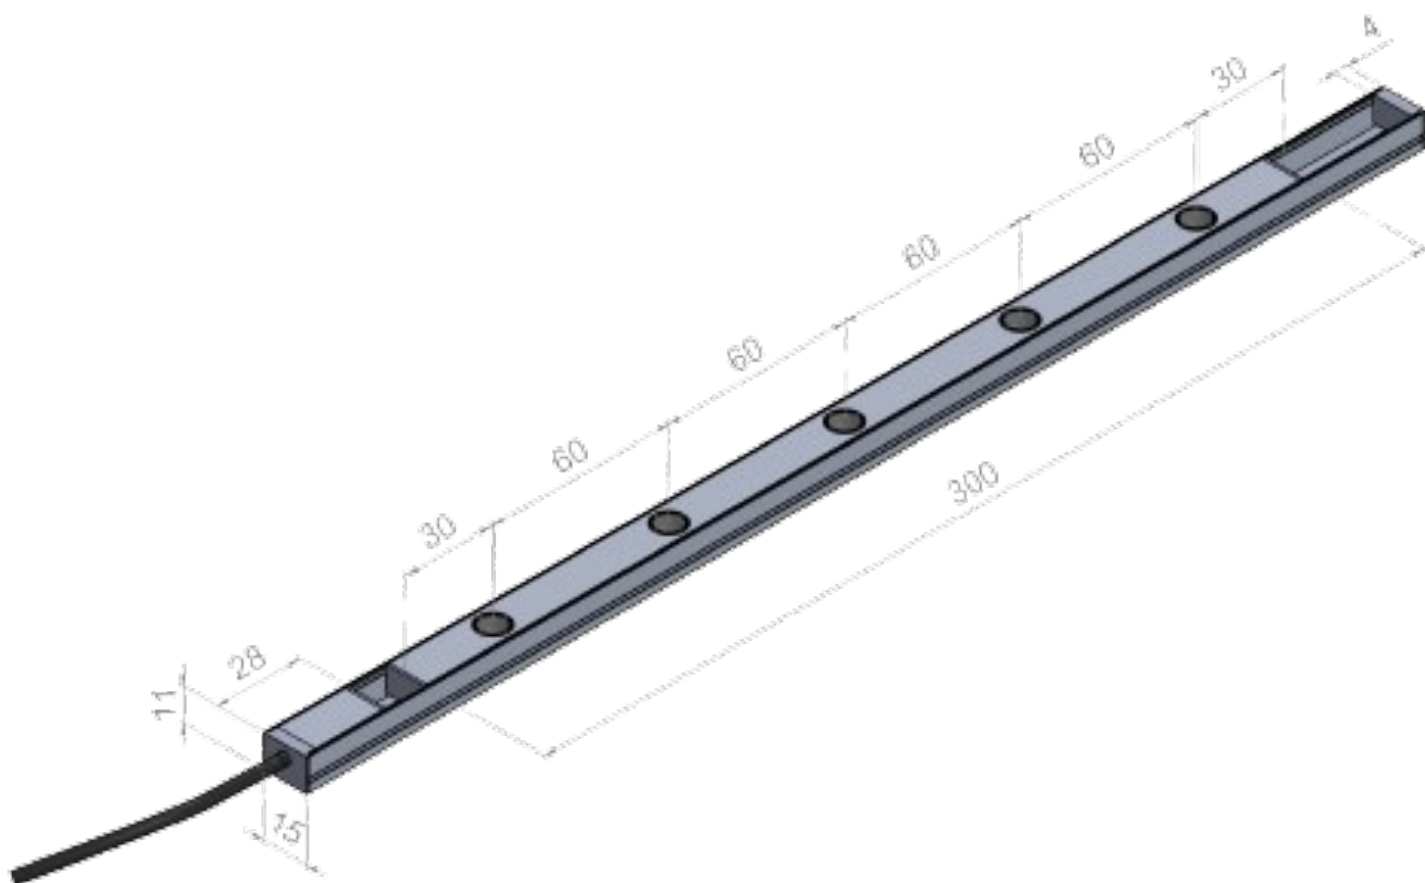

MicroTrack 5 LEDs

Combination of 2 - 3 - 5 LEDs units upon request
up to 50W on 2500mm 24V track max.

Louss

Last update : 2024.04.29

9/14

Firalux & LOuss brands

SARL, Capital 40 000€
RCS DIJON B 503 367 245
TVA/VAT n°: FR24 503 367 245
APE 4676Z

Tel. : +33 380 48 65 68
contact@louss.fr
www.louss.fr
Best group

Siège social / Head Office
PA Les Terres d'Or
Route de Saint Philibert
21220 Gevrey Chambertin - FRANCE