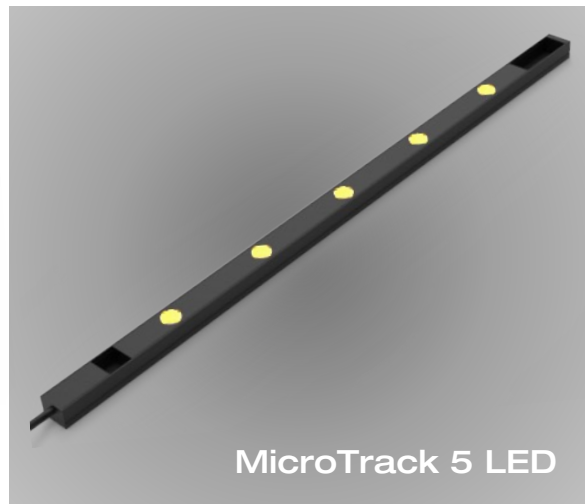

LOUSS

Lighting Emotion

MICROTRACK

The multipurpose track

MicroTrack

Range	Luminaires on track for ambient or accent lighting			
Description	<p>24V track 50W max. Width: 15mm Height: 11mm Track length: 100mm to 2500mm according to version Black matt finish (other finish upon request) 500mm cable 3 possibilities of fixing devices: magnets, adhesive tape, fixing clips Equipped with NANO spotlights, LED engines, linear LED lights or a combination of any of these luminaires with a maximum of 1kg of luminaires per meter of track</p>			
MicroTrack Nano	NANO spotlight	Diameter : 12mm Length : 29mm (simple) – 37mm (low luminance)		
	LED characteristics	2200K - 2700K – 3000K – 3500K - 4000K (other upon request) or different colors in alternation CRI 90 - 95 R9>80		
	Optical beam	14°- 16°- 25° - 33° - 36°- 58° - 69° - 78°- 17°x47°		
	Number of LED spots	1	2	3
	Plug-in module length	50mm	100mm	150mm
	LED power	1.10W	2.20W	3.30W
	Net weight	13g		
MicroTrack LED Unit	LED characteristics	2200K - 2700K – 3000K – 3500K - 4000K (other upon request) or different colors in alternation CRI 90 - 95 R9>80 60mm between 2 LEDs in each LED unit		
	Optical beam	14°- 16°- 25° - 33° - 36°- 58° - 69° - 78°- 17°x47°		
	LED unit	2 LEDs	3 LEDs	5 LEDs
	Plug-in module length	120mm	180mm	300mm
	LED power	2.20W	3.20W	5.50W
	Net weight	15g		27g