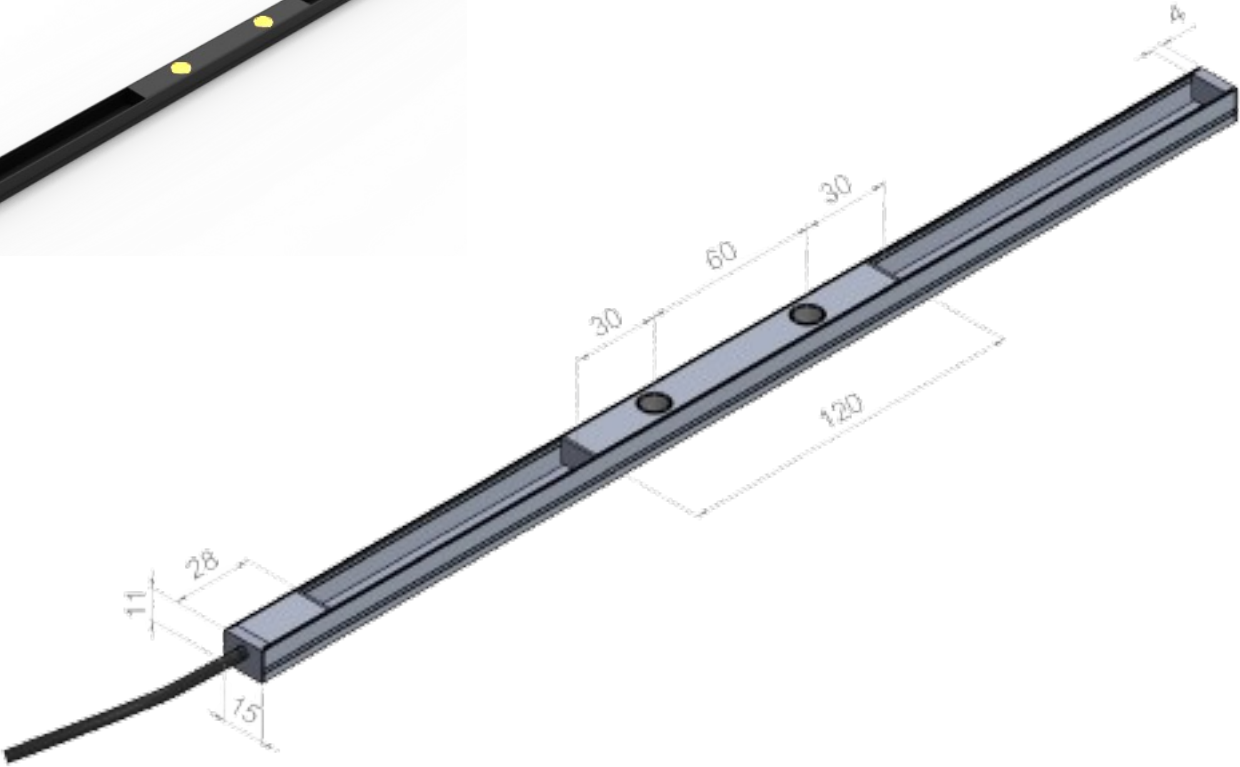

MicroTrack 2 LEDs

MicroTrack 3 LEDs