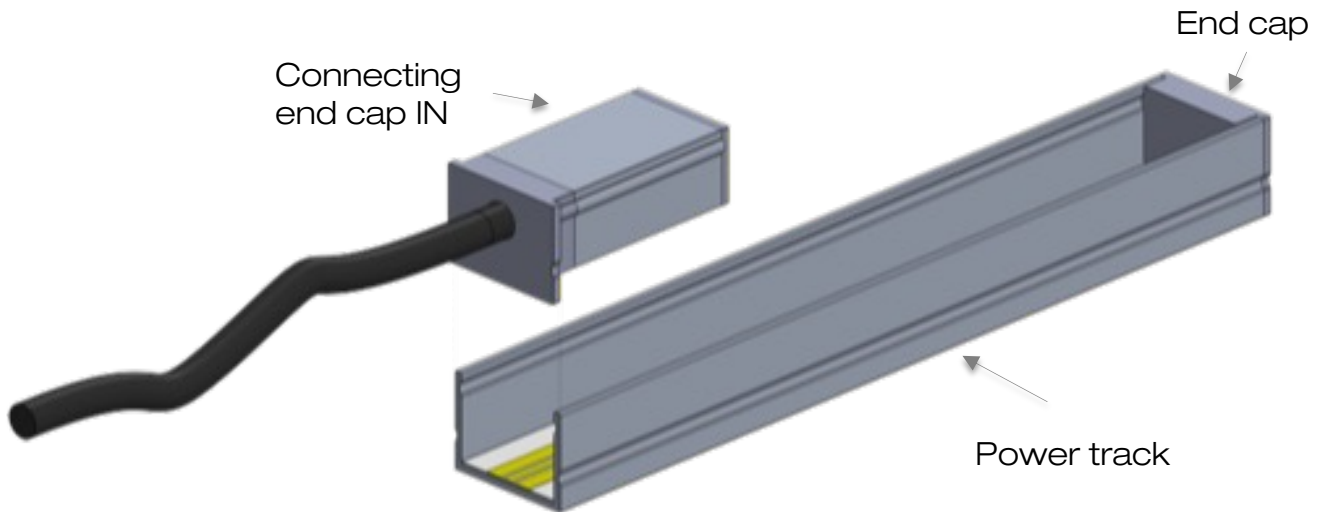

Situation 1: 1 track only. 50W max. per connecting end cap