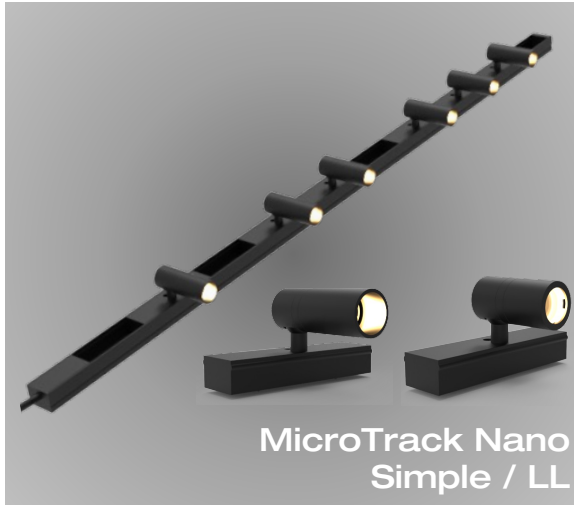

LOUSS

Lighting Emotion

MICROTRACK

The multipurpose track

MicroTrack

Range	Luminaires on track for ambient or accent lighting			
Description	<p>24V track 50W max. Width: 15mm Height: 11mm Track length: 100mm to 2500mm according to version Black matt finish (other finish upon request) 500mm cable 3 possibilities of fixing devices: magnets, adhesive tape, fixing clips Equipped with NANO spotlights, LED engines, linear LED lights or a combination of any of these luminaires with a maximum of 1kg of luminaires per meter of track</p>			
MicroTrack Nano	NANO spotlight	Diameter : 12mm Length : 29mm (simple) – 37mm (low luminance)		
	LED characteristics	2200K - 2700K – 3000K – 3500K - 4000K (other upon request) or different colors in alternation CRI 90 - 95 R9>80		
	Optical beam	14°- 16°- 25° - 33° - 36°- 58° - 69° - 78°- 17°x47°		
	Number of LED spots	1	2	3
	Plug-in module length	50mm	100mm	150mm
	LED power	1.10W	2.20W	3.30W
	Net weight	13g		
MicroTrack LED Unit	LED characteristics	2200K - 2700K – 3000K – 3500K - 4000K (other upon request) or different colors in alternation CRI 90 - 95 R9>80 60mm between 2 LEDs in each LED unit		
	Optical beam	14°- 16°- 25° - 33° - 36°- 58° - 69° - 78°- 17°x47°		
	LED unit	2 LEDs	3 LEDs	5 LEDs
	Plug-in module length	120mm	180mm	300mm
	LED power	2.20W	3.20W	5.50W
	Net weight	15g		27g