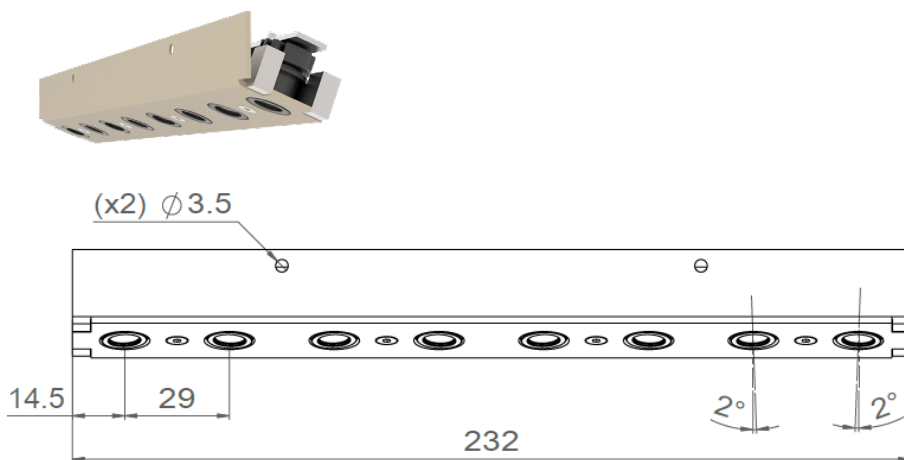

6 Spotlights

8 Spotlights

10 Spotlights

All the connections have to be made before powering up,
otherwise the luminaires could be seriously damaged.

LOUSS

Last update : 18.03.2022

Firalux & LOUSS brands

SARL, Capital 40 000€
RCS DIJON B 503 367 245
TVA/VAT n°: FR24 503 367 245
APE 4676Z

Tel. : +33 380 48 65 68
contact@louss.fr
www.louss.fr
Best group

Siège social / Head Office
PA Les Terres d'Or
Route de Saint Philibert
21220 Gevrey Chambertin - FRANCE