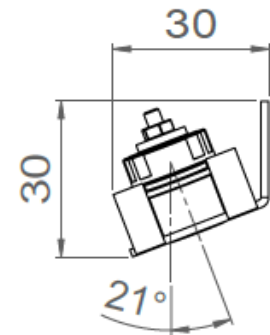

6 Spotlights

8 Spotlights