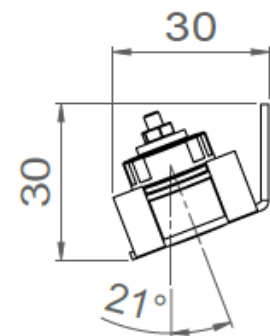

6 Spotlights

8 Spotlights

10 Spotlights

All the connections have to be made before powering up,
otherwise the luminaires could be seriously damaged.

LOUSS

Last update : 18.03.2022

Firalux & LOUSS brands

SARL, Capital 40 000€
RCS DIJON B 503 367 245
TVA/VAT n°: FR24 503 367 245
APE 4676Z

Tel. : +33 380 48 65 68
contact@louss.fr
www.louss.fr
Best group

Siège social / Head Office
PA Les Terres d'Or
Route de Saint Philibert
21220 Gevrey Chambertin - FRANCE