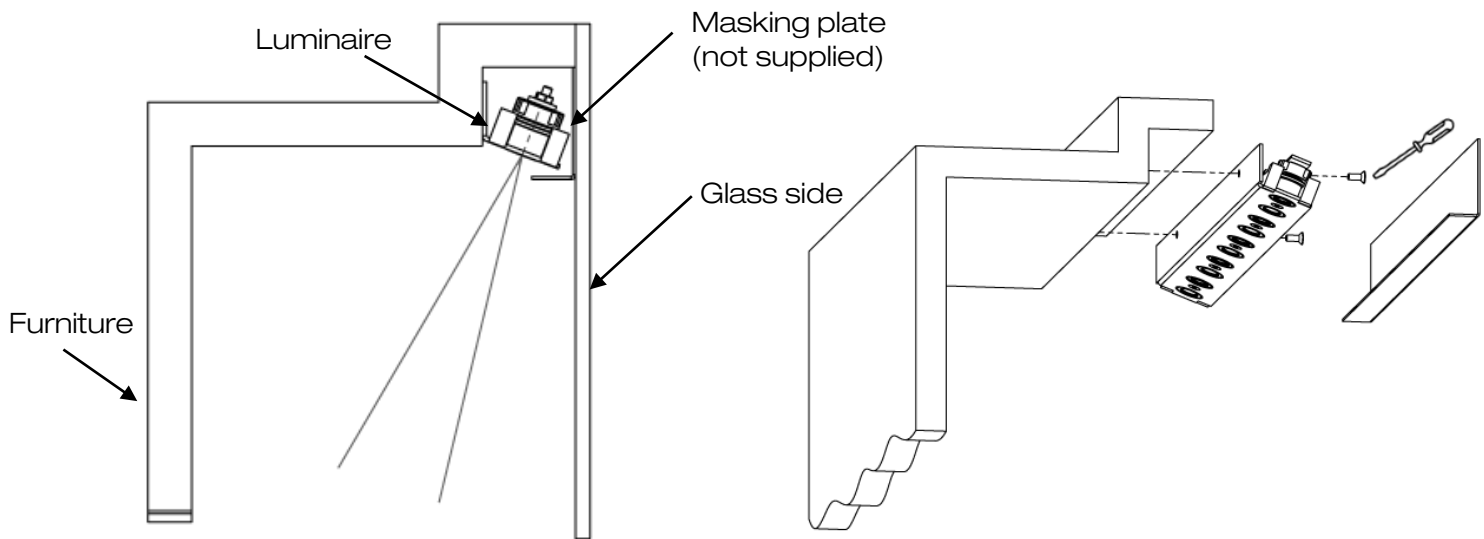

All the connections have to be made before powering up, otherwise the luminaires could be seriously damaged.