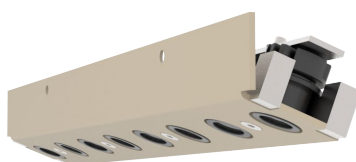

IBRIDE

IBRIDE

Range	Linear LED light for accent lighting
Description	Set of 6, 8 or 10 miniature LED spotlights fixed in 2° oriented openings and metallic support oriented at 21° Spotlights : Black matt finish Metallic support : RAL 1013 matt finish (other upon request)
Installation	Fixation with screws (not supplied) 2 fixing points
Net weight	6 spotlights version : 0.15 kg 8 spotlights version : 0.19 kg 10 spotlights version : 0.23 kg
LED characteristics	6, 8 or 10 LED : 2700K - 3000K - 3500K - 4000K MacAdam ellipse: 3SDCM CRI : 92 R9>80
Optical beam	16° - 20° - 40° - 65° - 17°x49°
Connection	Supplied with 1m cable (other upon request)
Separate power supply	700mA max constant current driver
LED power	6 LED : 12W 8 LED : 16W 10 LED : 20W
Use limitations	The product must be installed into a ventilated area. Any use with an ambient temperature higher than the specified ambient temperature (Ta) would lead to a more rapid mortality of the product and the withdrawal of our guarantees. The drivers, if not delivered by LOuss, must be approved before use.
Warranty	Life span: L80B10 at 50,000 hours (80% remaining flux) at 25°C ambient temperature. 3-year parts and labour warranty. The warranty does not apply to products that have been opened, modified or repaired and does not cover the effects of a wrong connection, careless, abusive handling, overvoltage, lighting injury, as well as the normal wear of the product. All products are electrically tested and received a functional burn-in.