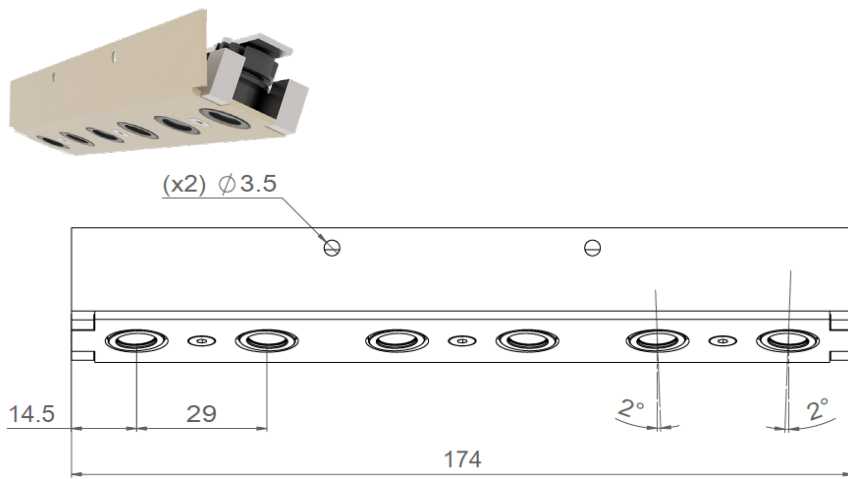

6 Spotlights

8 Spotlights