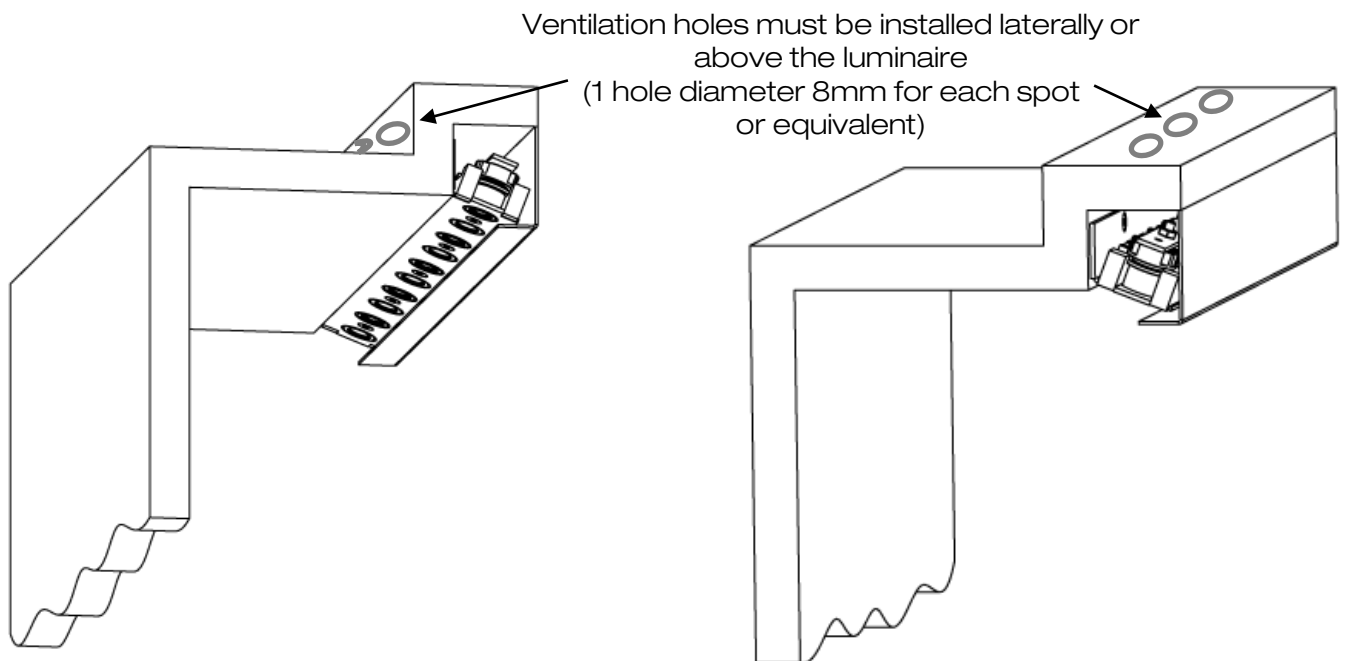

All the connections have to be made before powering up, otherwise the luminaires could be seriously damaged.