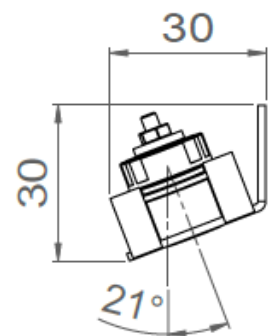

10 Spotlights

All the connections have to be made before powering up,
otherwise the luminaires could be seriously damaged.

LOUSS

Last update : 18.03.2022

Firalux & LOUSS brands

SARL, Capital 40 000€
RCS DIJON B 503 367 245
TVA/VAT n°: FR24 503 367 245
APE 4676Z

Tel. : +33 380 48 65 68
contact@louss.fr
www.louss.fr
Best group

Siège social / Head Office
PA Les Terres d'Or
Route de Saint Philibert
21220 Gevrey Chambertin - FRANCE