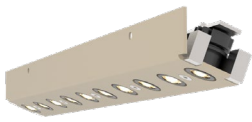

All the connections have to be made before powering up, otherwise the luminaires could be seriously damaged.