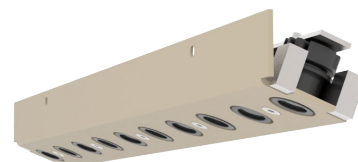

IBRIDE

IBRIDE

Range	Linear LED light for accent lighting
Description	Set of 6, 8 or 10 miniature LED spotlights fixed in 2° oriented openings and metallic support oriented at 21° Spotlights : Black matt finish Metallic support : RAL 1013 matt finish (other upon request)
Installation	Fixation with screws (not supplied) 2 fixing points
Net weight	6 spotlights version : 0.15 kg 8 spotlights version : 0.19 kg 10 spotlights version : 0.23 kg
LED characteristics	6, 8 or 10 LED : 2700K - 3000K - 3500K - 4000K MacAdam ellipse: 3SDCM CRI : 92 R9>80
Optical beam	16° - 20° - 40° - 65° - 17°x49°
Connection	Supplied with 1m cable (other upon request)
Separate power supply	700mA max constant current driver
LED power	6 LED : 12W 8 LED : 16W 10 LED : 20W
Use limitations	The product must be installed into a ventilated area. Any use with an ambient temperature higher than the specified ambient temperature (Ta) would lead to a more rapid mortality of the product and the withdrawal of our guarantees. The drivers, if not delivered by LOuss, must be approved before use.
Warranty	Life span: L80B10 at 50,000 hours (80% remaining flux) at 25°C ambient temperature. 3-year parts and labour warranty. The warranty does not apply to products that have been opened, modified or repaired and does not cover the effects of a wrong connection, careless, abusive handling, overvoltage, lighting injury, as well as the normal wear of the product. All products are electrically tested and received a functional burn-in.