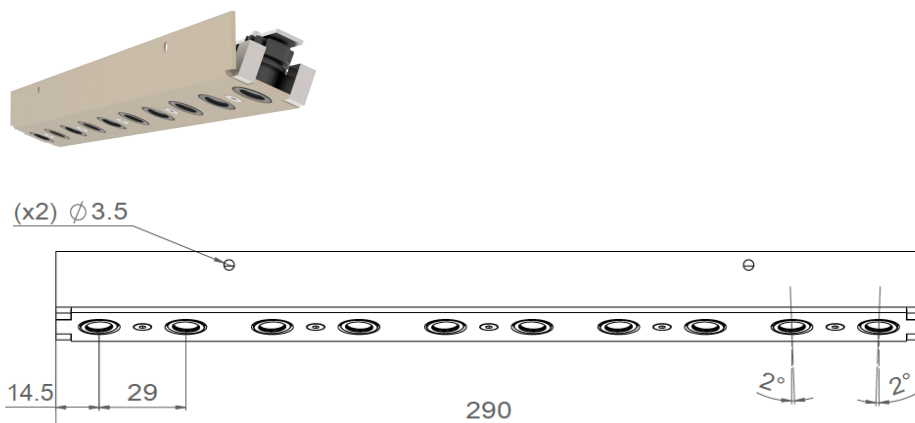

10 Spotlights

All the connections have to be made before powering up,
otherwise the luminaires could be seriously damaged.

LOUSS

Last update : 18.03.2022

Firalux & LOUSS brands

SARL, Capital 40 000€
RCS DIJON B 503 367 245
TVA/VAT n°: FR24 503 367 245
APE 4676Z

Tel. : +33 380 48 65 68
contact@louss.fr
www.louss.fr
Best group

Siège social / Head Office
PA Les Terres d'Or
Route de Saint Philibert
21220 Gevrey Chambertin - FRANCE