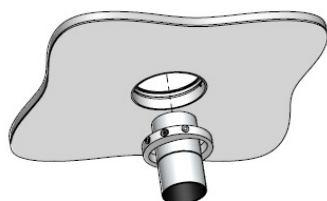

AURORE D22 TRIMELSS

Trimless

Trimless Flush

Trimless Short

AURORE D22 TRIMLESS

Range	Adjustable recessed ceiling downlight for general & accent lighting
Description	Low luminance Rotation 360° Trimless & Trimless Short : Adjustable tilt 30° Trimless Flush : Adjustable tilt 20° White finish RAL 9003 (other upon request)
Installation	Installation diameter : 45mm No specific tools required
Net weight	0.06kg
LED characteristics	2000K - 2200K - 2700K - 3000K - 3500K - 4000K - 4500K Ellipse MacAdam : 3 SDCM CRI90 R9 > 80 UGR < 15
Optical beam	10° - 15° - 20° - 25° - 40° - Elliptical
Connection	Supplied with 0.50m cable
Separate power supply	Remote constant current driver Dimmable driver upon request
LED power	Trimless & Trimless Flush : 3W/900mA max Trimless Short : 2W/700mA max
Use limitations	The product must be installed into a ventilated area. Any use with an ambient temperature higher than the specified ambient temperature (Ta) would lead to a more rapid mortality of the product and the withdrawal of our guarantees. The drivers, if not delivered by LOuss, must be approved before use.
Warranty	Life span: L80B10 at 50,000 hours (80% remaining flux) at 25°C ambient temperature. 3-year parts and labour warranty. The warranty does not apply to products that have been opened, modified or repaired and does not cover the effects of a wrong connection, careless, abusive handling, overvoltage, lighting injury, as well as the normal wear of the product. All products are electrically tested and received a functional burn-in.

AURORE D22 TRIMLESS

Installation from above

Install the recessed box from above and screw it onto the surface

Cover the lateral plates of the recessed box by coating and painting

Insert the spotlight from below

Installation from below

Install the recessed box from below and screw it onto the surface

Cover the lateral plates of the recessed box by coating and painting

Insert the spotlight from below