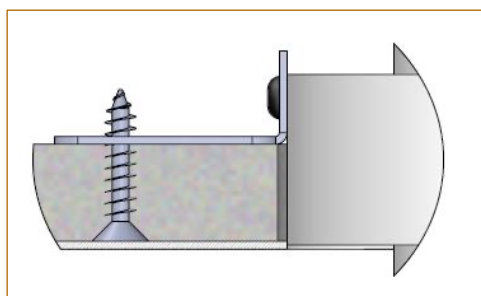

AURORE D22 TRIMELSS

Trimless

Trimless Flush

Trimless Short

AURORE D22 TRIMLESS

Range	Adjustable recessed ceiling downlight for general & accent lighting
Description	Low luminance Rotation 360° Trimless & Trimless Short : Adjustable tilt 30° Trimless Flush : Adjustable tilt 20° White finish RAL 9003 (other upon request)
Installation	Installation diameter : 45mm No specific tools required
Net weight	0.06kg
LED characteristics	2000K - 2200K - 2700K - 3000K - 3500K - 4000K - 4500K Ellipse MacAdam : 3 SDCM CRI90 R9 > 80 UGR < 15
Optical beam	10° - 15° - 20° - 25° - 40° - Elliptical
Connection	Supplied with 0.50m cable
Separate power supply	Remote constant current driver Dimmable driver upon request
LED power	Trimless & Trimless Flush : 3W/900mA max Trimless Short : 2W/700mA max
Use limitations	The product must be installed into a ventilated area. Any use with an ambient temperature higher than the specified ambient temperature (Ta) would lead to a more rapid mortality of the product and the withdrawal of our guarantees. The drivers, if not delivered by LOuss, must be approved before use.
Warranty	Life span: L80B10 at 50,000 hours (80% remaining flux) at 25°C ambient temperature. 3-year parts and labour warranty. The warranty does not apply to products that have been opened, modified or repaired and does not cover the effects of a wrong connection, careless, abusive handling, overvoltage, lighting injury, as well as the normal wear of the product. All products are electrically tested and received a functional burn-in.

AURORE D22 TRIMLESS

Installation from above

Install the recessed box from above and screw it onto the surface

Cover the lateral plates of the recessed box by coating and painting

Insert the spotlight from below

Installation from below

Install the recessed box from below and screw it onto the surface

Cover the lateral plates of the recessed box by coating and painting

Insert the spotlight from below