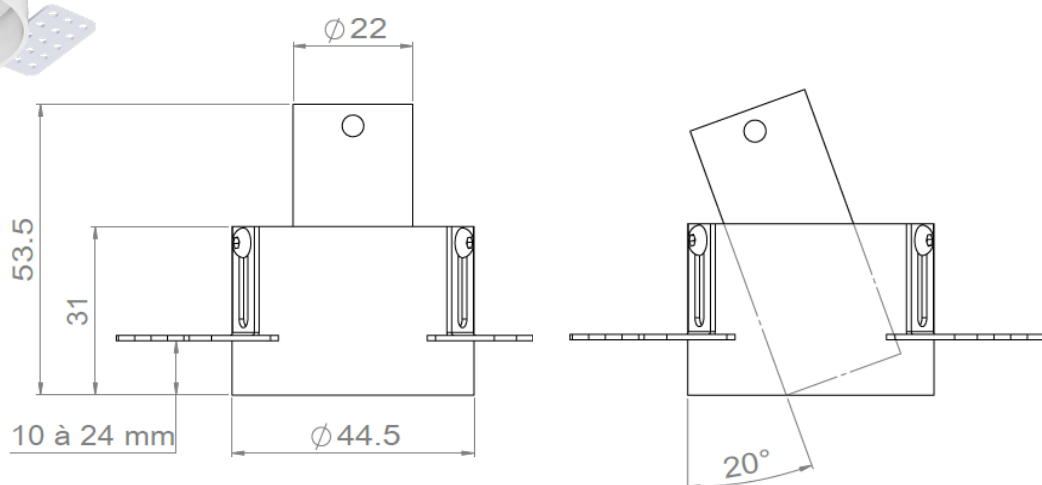

AURORE D22 Trimless Flush