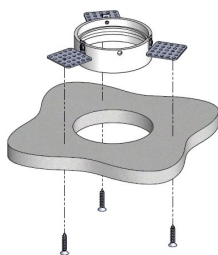

AURORE D22 TRIMLESS

Installation from above

Install the recessed box from above and screw it onto the surface