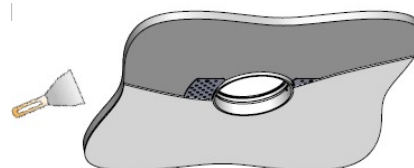

AURORE D22 TRIMELSS

Trimless

Trimless Flush

Trimless Short

AURORE D22 TRIMLESS

Range	Adjustable recessed ceiling downlight for general & accent lighting
Description	Low luminance Rotation 360° Trimless & Trimless Short : Adjustable tilt 30° Trimless Flush : Adjustable tilt 20° White finish RAL 9003 (other upon request)
Installation	Installation diameter : 45mm No specific tools required
Net weight	0.06kg
LED characteristics	2000K - 2200K - 2700K - 3000K - 3500K - 4000K - 4500K Ellipse MacAdam : 3 SDCM CRI90 R9 > 80 UGR < 15
Optical beam	10° - 15° - 20° - 25° - 40° - Elliptical
Connection	Supplied with 0.50m cable
Separate power supply	Remote constant current driver Dimmable driver upon request
LED power	Trimless & Trimless Flush : 3W/900mA max Trimless Short : 2W/700mA max
Use limitations	The product must be installed into a ventilated area. Any use with an ambient temperature higher than the specified ambient temperature (Ta) would lead to a more rapid mortality of the product and the withdrawal of our guarantees. The drivers, if not delivered by LOuss, must be approved before use.
Warranty	Life span: L80B10 at 50,000 hours (80% remaining flux) at 25°C ambient temperature. 3-year parts and labour warranty. The warranty does not apply to products that have been opened, modified or repaired and does not cover the effects of a wrong connection, careless, abusive handling, overvoltage, lighting injury, as well as the normal wear of the product. All products are electrically tested and received a functional burn-in.

AURORE D22 TRIMLESS

Installation from above

Install the recessed box from above and screw it onto the surface

Cover the lateral plates of the recessed box by coating and painting

Insert the spotlight from below

Installation from below

Install the recessed box from below and screw it onto the surface

Cover the lateral plates of the recessed box by coating and painting

Insert the spotlight from below