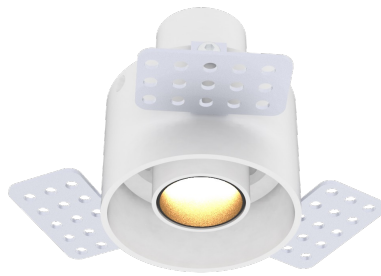

AURORE D22 TRIMELSS

Trimless

Trimless Flush

Trimless Short

AURORE D22 TRIMLESS

Range	Adjustable recessed ceiling downlight for general & accent lighting
Description	Low luminance Rotation 360° Trimless & Trimless Short : Adjustable tilt 30° Trimless Flush : Adjustable tilt 20° White finish RAL 9003 (other upon request)
Installation	Installation diameter : 45mm No specific tools required
Net weight	0.06kg
LED characteristics	2000K - 2200K - 2700K - 3000K - 3500K - 4000K - 4500K Ellipse MacAdam : 3 SDCM CRI90 R9 > 80 UGR < 15
Optical beam	10° - 15° - 20° - 25° - 40° - Elliptical
Connection	Supplied with 0.50m cable
Separate power supply	Remote constant current driver Dimmable driver upon request
LED power	Trimless & Trimless Flush : 3W/900mA max Trimless Short : 2W/700mA max
Use limitations	The product must be installed into a ventilated area. Any use with an ambient temperature higher than the specified ambient temperature (Ta) would lead to a more rapid mortality of the product and the withdrawal of our guarantees. The drivers, if not delivered by LOuss, must be approved before use.
Warranty	Life span: L80B10 at 50,000 hours (80% remaining flux) at 25°C ambient temperature. 3-year parts and labour warranty. The warranty does not apply to products that have been opened, modified or repaired and does not cover the effects of a wrong connection, careless, abusive handling, overvoltage, lighting injury, as well as the normal wear of the product. All products are electrically tested and received a functional burn-in.

All the connections have to be made before powering up, otherwise the luminaires could be seriously damaged.

AURORE D22 Trimless

AURORE D22 Trimless Flush

AURORE D22 Trimless Short

All the connections have to be made before powering up,
otherwise the luminaires could be seriously damaged.