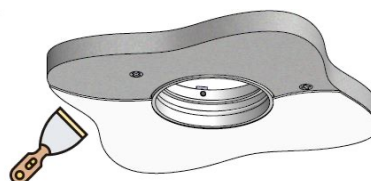

Cover the lateral plates of the recessed box by coating and painting