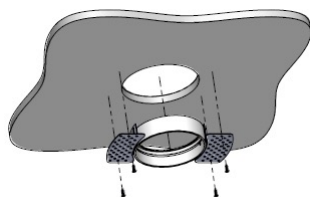

AURORE D22 TRIMELSS

Trimless

Trimless Flush

Trimless Short

AURORE D22 TRIMLESS

Range	Adjustable recessed ceiling downlight for general & accent lighting
Description	Low luminance Rotation 360° Trimless & Trimless Short : Adjustable tilt 30° Trimless Flush : Adjustable tilt 20° White finish RAL 9003 (other upon request)
Installation	Installation diameter : 45mm No specific tools required
Net weight	0.06kg
LED characteristics	2000K - 2200K - 2700K - 3000K - 3500K - 4000K - 4500K Ellipse MacAdam : 3 SDCM CRI90 R9 > 80 UGR < 15
Optical beam	10° - 15° - 20° - 25° - 40° - Elliptical
Connection	Supplied with 0.50m cable
Separate power supply	Remote constant current driver Dimmable driver upon request
LED power	Trimless & Trimless Flush : 3W/900mA max Trimless Short : 2W/700mA max
Use limitations	The product must be installed into a ventilated area. Any use with an ambient temperature higher than the specified ambient temperature (Ta) would lead to a more rapid mortality of the product and the withdrawal of our guarantees. The drivers, if not delivered by LOuss, must be approved before use.
Warranty	Life span: L80B10 at 50,000 hours (80% remaining flux) at 25°C ambient temperature. 3-year parts and labour warranty. The warranty does not apply to products that have been opened, modified or repaired and does not cover the effects of a wrong connection, careless, abusive handling, overvoltage, lighting injury, as well as the normal wear of the product. All products are electrically tested and received a functional burn-in.

AURORE D22 TRIMLESS

Installation from above

Install the recessed box from above and screw it onto the surface

Cover the lateral plates of the recessed box by coating and painting

Insert the spotlight from below

Installation from below

Install the recessed box from below and screw it onto the surface

Cover the lateral plates of the recessed box by coating and painting

Insert the spotlight from below