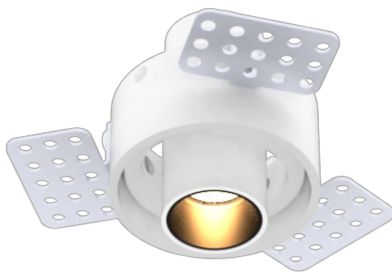

AURORE D22 TRIMELSS

Trimless

Trimless Flush

Trimless Short

AURORE D22 TRIMLESS

Range	Adjustable recessed ceiling downlight for general & accent lighting
Description	Low luminance Rotation 360° Trimless & Trimless Short : Adjustable tilt 30° Trimless Flush : Adjustable tilt 20° White finish RAL 9003 (other upon request)
Installation	Installation diameter : 45mm No specific tools required
Net weight	0.06kg
LED characteristics	2000K - 2200K - 2700K - 3000K - 3500K - 4000K - 4500K Ellipse MacAdam : 3 SDCM CRI90 R9 > 80 UGR < 15
Optical beam	10° - 15° - 20° - 25° - 40° - Elliptical
Connection	Supplied with 0.50m cable
Separate power supply	Remote constant current driver Dimmable driver upon request
LED power	Trimless & Trimless Flush : 3W/900mA max Trimless Short : 2W/700mA max
Use limitations	The product must be installed into a ventilated area. Any use with an ambient temperature higher than the specified ambient temperature (Ta) would lead to a more rapid mortality of the product and the withdrawal of our guarantees. The drivers, if not delivered by LOuss, must be approved before use.
Warranty	Life span: L80B10 at 50,000 hours (80% remaining flux) at 25°C ambient temperature. 3-year parts and labour warranty. The warranty does not apply to products that have been opened, modified or repaired and does not cover the effects of a wrong connection, careless, abusive handling, overvoltage, lighting injury, as well as the normal wear of the product. All products are electrically tested and received a functional burn-in.

All the connections have to be made before powering up, otherwise the luminaires could be seriously damaged.

AURORE D22 Trimless

AURORE D22 Trimless Flush

AURORE D22 Trimless Short

All the connections have to be made before powering up,
otherwise the luminaires could be seriously damaged.