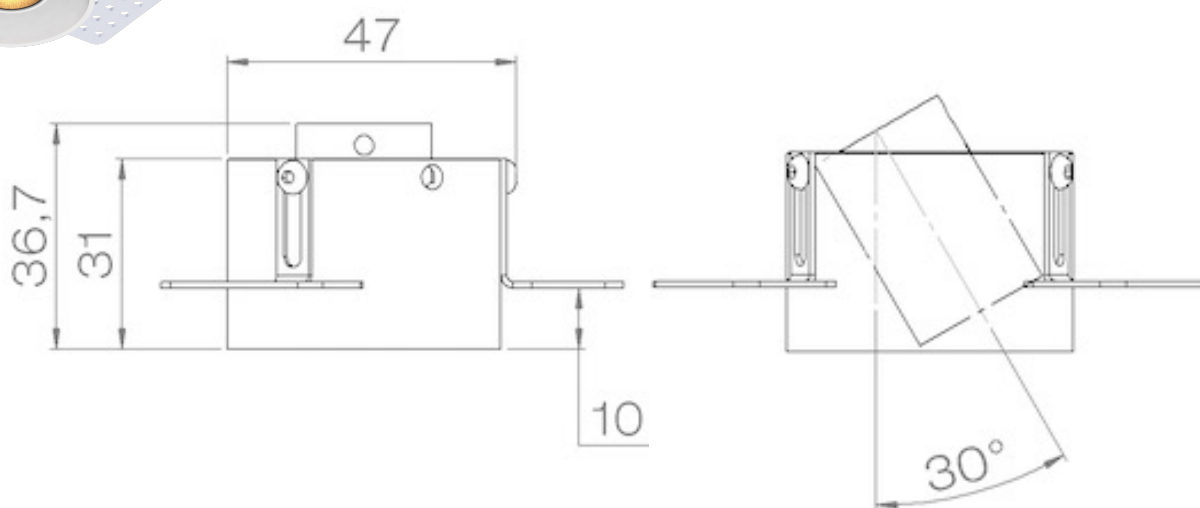

AURORE D22 Trimless Short

All the connections have to be made before powering up,
otherwise the luminaires could be seriously damaged.

Last update : 2023/04/24

LOUSS

SARL, Capital 40 000€
RCS DIJON B 503 367 245
TVA/VAT n°: FR24 503 367 245
APE 4676Z

Tel. : +33 380 48 65 68
contact@louss.fr
www.louss.fr
Best group

3/4
Firalux & LOUSS brands
Siège social / Head Office
PA Les Terres d'Or
Route de Saint Philibert
21220 Gevrey Chambertin - FRANCE