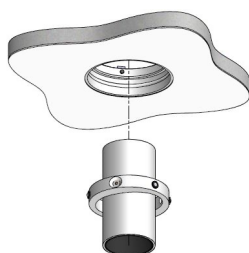

AURORE D22 TRIMELSS

Trimless

Trimless Flush

Trimless Short

AURORE D22 TRIMLESS

Range	Adjustable recessed ceiling downlight for general & accent lighting
Description	Low luminance Rotation 360° Trimless & Trimless Short : Adjustable tilt 30° Trimless Flush : Adjustable tilt 20° White finish RAL 9003 (other upon request)
Installation	Installation diameter : 45mm No specific tools required
Net weight	0.06kg
LED characteristics	2000K - 2200K - 2700K - 3000K - 3500K - 4000K - 4500K Ellipse MacAdam : 3 SDCM CRI90 R9 > 80 UGR < 15
Optical beam	10° - 15° - 20° - 25° - 40° - Elliptical
Connection	Supplied with 0.50m cable
Separate power supply	Remote constant current driver Dimmable driver upon request
LED power	Trimless & Trimless Flush : 3W/900mA max Trimless Short : 2W/700mA max
Use limitations	The product must be installed into a ventilated area. Any use with an ambient temperature higher than the specified ambient temperature (Ta) would lead to a more rapid mortality of the product and the withdrawal of our guarantees. The drivers, if not delivered by LOuss, must be approved before use.
Warranty	Life span: L80B10 at 50,000 hours (80% remaining flux) at 25°C ambient temperature. 3-year parts and labour warranty. The warranty does not apply to products that have been opened, modified or repaired and does not cover the effects of a wrong connection, careless, abusive handling, overvoltage, lighting injury, as well as the normal wear of the product. All products are electrically tested and received a functional burn-in.

AURORE D22 TRIMLESS

Installation from above

Install the recessed box from above and screw it onto the surface

Cover the lateral plates of the recessed box by coating and painting

Insert the spotlight from below

Installation from below

Install the recessed box from below and screw it onto the surface

Cover the lateral plates of the recessed box by coating and painting

Insert the spotlight from below