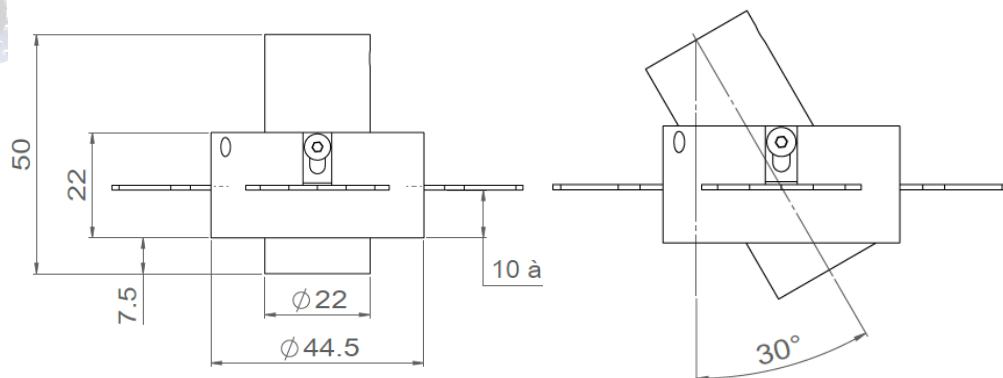

AURORE D22 Trimless