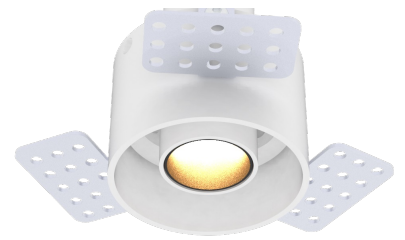

AURORE D22 TRIMELSS

Trimless

Trimless Flush

Trimless Short

AURORE D22 TRIMLESS

Range	Adjustable recessed ceiling downlight for general & accent lighting
Description	Low luminance Rotation 360° Trimless & Trimless Short : Adjustable tilt 30° Trimless Flush : Adjustable tilt 20° White finish RAL 9003 (other upon request)
Installation	Installation diameter : 45mm No specific tools required
Net weight	0.06kg
LED characteristics	2000K - 2200K - 2700K - 3000K - 3500K - 4000K - 4500K Ellipse MacAdam : 3 SDCM CRI90 R9 > 80 UGR < 15
Optical beam	10° - 15° - 20° - 25° - 40° - Elliptical
Connection	Supplied with 0.50m cable
Separate power supply	Remote constant current driver Dimmable driver upon request
LED power	Trimless & Trimless Flush : 3W/900mA max Trimless Short : 2W/700mA max
Use limitations	The product must be installed into a ventilated area. Any use with an ambient temperature higher than the specified ambient temperature (Ta) would lead to a more rapid mortality of the product and the withdrawal of our guarantees. The drivers, if not delivered by LOuss, must be approved before use.
Warranty	Life span: L80B10 at 50,000 hours (80% remaining flux) at 25°C ambient temperature. 3-year parts and labour warranty. The warranty does not apply to products that have been opened, modified or repaired and does not cover the effects of a wrong connection, careless, abusive handling, overvoltage, lighting injury, as well as the normal wear of the product. All products are electrically tested and received a functional burn-in.

All the connections have to be made before powering up, otherwise the luminaires could be seriously damaged.

AURORE D22 Trimless

AURORE D22 Trimless Flush

AURORE D22 Trimless Short

All the connections have to be made before powering up,
otherwise the luminaires could be seriously damaged.