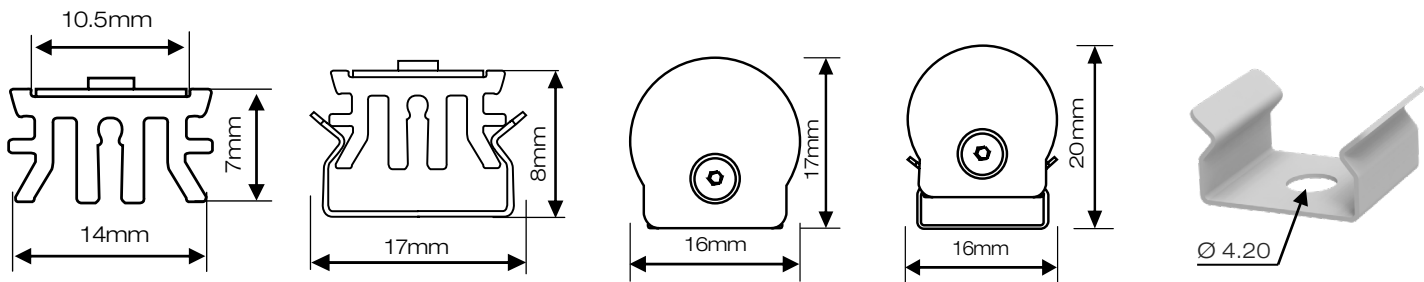

MINI7 UP

Natural anodized aluminium profile + opal diffuser

MINI7 UP

Range	Linear LED light
--------------	------------------

Description	Natural anodized aluminium profile + LED strip + opal diffuser + 2 natural aluminium end caps (thickness 1.5mm) + fixing clips
--------------------	--

Dimensions	Width : 17mm – Height : 20mm, with fixing clips Length upon request up to 2500mm
-------------------	---

LED strip	Colour temperature	LED power W/m			CRI	Cut-out size mm	LED /m	IP
FIRALED 160	2700K – 3000K 3500K - 4000K	10.40	15.50	18	90	50	160	IP20
FIRASLIM 60	2700K – 3000K 4000K	13.45			90	100	60	IP20
FIRASLIM 120CC	2700K - 3000K 3000K+3500K 4000K	9.60	14.40	19.20	90	50	120	IP20
FIRASTRIP 72	2700K – 3000K 4000K	15.80			80 - 90	83.3	72	IP20
FIRASTRIP 96	2700K – 3000K 3500K – 4000K	21.10			80	62.50	96	IP20
C35-127	3500K	12.70			> = 80	62.5	128	IP20
CRGB	RGB	14.40				100	60	IP20
SIMPLE M	2700K – 3000K 4000K	9.60	14.40		80 - 90	50	120	IP20
TRICHIP	2700K – 3000K 4000K	7.20	14.40		80	100	80	IP20