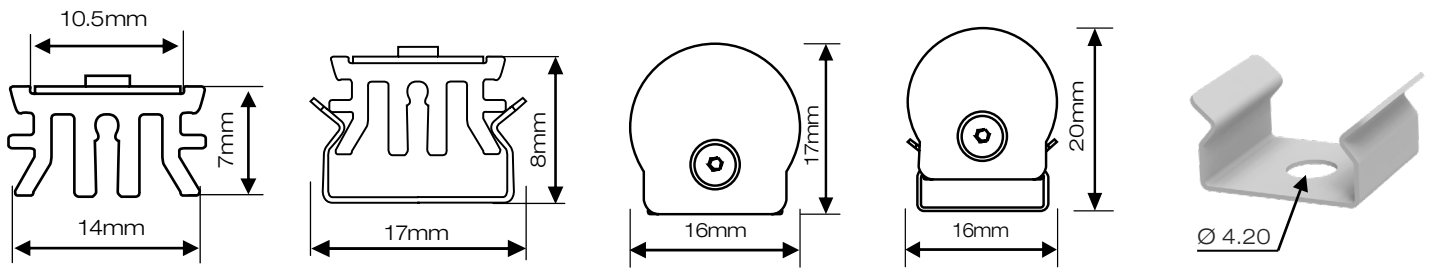

Dimensions	Width : 17mm – Height : 20mm, with fixing clips Length upon request up to 2500mm
-------------------	---

LED strip	Colour temperature	LED power W/m			CRI	Cut-out size mm	LED /m	IP
FIRALED 160	2700K – 3000K 3500K - 4000K	10.40	15.50	18	90	50	160	IP20
FIRASLIM 60	2700K – 3000K 4000K	13.45			90	100	60	IP20
FIRASLIM 120CC	2700K - 3000K 3000K+3500K 4000K	9.60	14.40	19.20	90	50	120	IP20
FIRASTRIP 72	2700K – 3000K 4000K	15.80			80 - 90	83.3	72	IP20
FIRASTRIP 96	2700K – 3000K 3500K – 4000K	21.10			80	62.50	96	IP20
C35-127	3500K	12.70			> = 80	62.5	128	IP20
CRGB	RGB	14.40				100	60	IP20
SIMPLE M	2700K – 3000K 4000K	9.60	14.40		80 - 90	50	120	IP20
TRICHIP	2700K – 3000K 4000K	7.20	14.40		80	100	80	IP20

Natural anodized aluminium profile + opal diffuser

MINI7 UP

Connection	5m maximum in series
Use limitations	<p>The product must be installed into a ventilated area. Any use with an ambient temperature higher than the specified ambient temperature (Ta) would lead to a more rapid mortality of the product and the withdrawal of our guarantees.</p> <p>The drivers, if not delivered by LOuss, must be approved before use.</p>
Warranty	<p>Life span: L80B10 at 50,000 hours (80% remaining flux) at 25°C ambient temperature. 3-year parts and labour warranty. The warranty does not apply to products that have been opened, modified or repaired and does not cover the effects of a wrong connection, careless, abusive handling, overvoltage, lighting injury, as well as the normal wear of the product.</p> <p>All products are electrically tested and received a functional burn-in.</p>