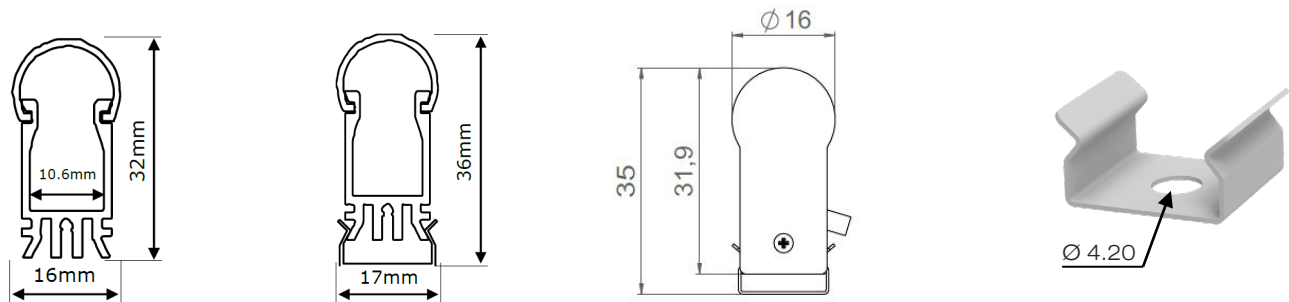

MINI 23

Natural anodized aluminium profile + opal diffuser

MINI 23

Range	Linear LED light
--------------	------------------

Description	Natural anodized aluminium profile + LED strip + opal diffuser + 2 natural aluminium end caps (thickness 1.5mm) + fixing clips
--------------------	--

Dimensions	Width : 17mm – Height : 36mm, with fixing clips Length upon request up to 2500mm
-------------------	---

LED strip	Colour temperature	LED power W/m			CRI	Cut-out size mm	LED /m	IP
FIRALED 160	2700K – 3000K 3500K - 4000K	10.40	15.50	18	90	50	160	IP20
FIRASLIM 60	2700K – 3000K 4000K	13.45			90	100	60	IP20
FIRASLIM 120CC	2700K - 3000K 3000K+3500K 4000K	9.60	14.40	19.20	90	50	120	IP20
FIRASTRIP 72	2700K – 3000K 4000K	15.80			80 - 90	83.3	72	IP20
FIRASTRIP 96	2700K – 3000K 3500K – 4000K	21.10			80	62.50	96	IP20
C35-127	3500K	12.70			> = 80	62.5	128	IP20
CRGB	RGB	14.40				100	60	IP20
SIMPLE M	2700K – 3000K 4000K	9.60	14.40		80 - 90	50	120	IP20
TRICHIP	2700K – 3000K 4000K	7.20	14.40		80	100	80	IP20