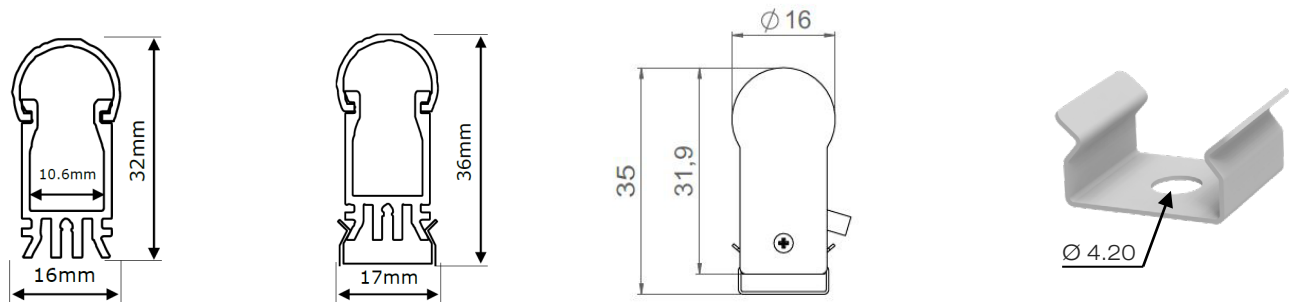

MINI 23

Natural anodized aluminium profile + opal diffuser

MINI 23

Range	Linear LED light
--------------	------------------

Description	Natural anodized aluminium profile + LED strip + opal diffuser + 2 natural aluminium end caps (thickness 1.5mm) + fixing clips
--------------------	--

Dimensions	Width : 17mm – Height : 36mm, with fixing clips Length upon request up to 2500mm
-------------------	---

LED strip	Colour temperature	LED power W/m			CRI	Cut-out size mm	LED /m	IP
FIRALED 160	2700K – 3000K 3500K - 4000K	10.40	15.50	18	90	50	160	IP20
FIRASLIM 60	2700K – 3000K 4000K	13.45			90	100	60	IP20
FIRASLIM 120CC	2700K - 3000K 3000K+3500K 4000K	9.60	14.40	19.20	90	50	120	IP20
FIRASTRIP 72	2700K – 3000K 4000K	15.80			80 - 90	83.3	72	IP20
FIRASTRIP 96	2700K – 3000K 3500K – 4000K	21.10			80	62.50	96	IP20
C35-127	3500K	12.70			> = 80	62.5	128	IP20
CRGB	RGB	14.40				100	60	IP20
SIMPLE M	2700K – 3000K 4000K	9.60	14.40		80 - 90	50	120	IP20
TRICHIP	2700K – 3000K 4000K	7.20	14.40		80	100	80	IP20

Natural anodized aluminium profile + opal diffuser

MINI 23

Connection	5m maximum in series
Use limitations	<p>The product must be installed into a ventilated area. Any use with an ambient temperature higher than the specified ambient temperature (Ta) would lead to a more rapid mortality of the product and the withdrawal of our guarantees.</p> <p>The drivers, if not delivered by LOuss, must be approved before use.</p>
Warranty	<p>Life span: L80B10 at 50,000 hours (80% remaining flux) at 25°C ambient temperature. 3-year parts and labour warranty. The warranty does not apply to products that have been opened, modified or repaired and does not cover the effects of a wrong connection, careless, abusive handling, overvoltage, lighting injury, as well as the normal wear of the product.</p> <p>All products are electrically tested and received a functional burn-in.</p>