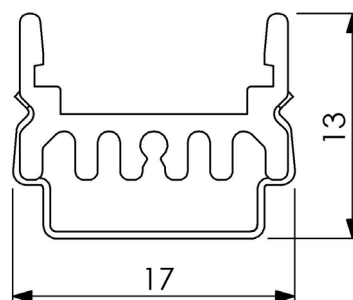

Clear diffuser or opale diffuser