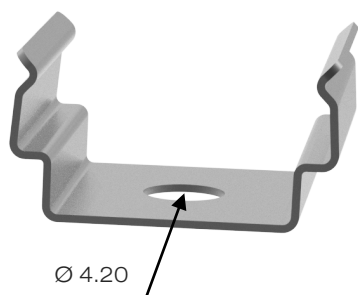

Fixing clip