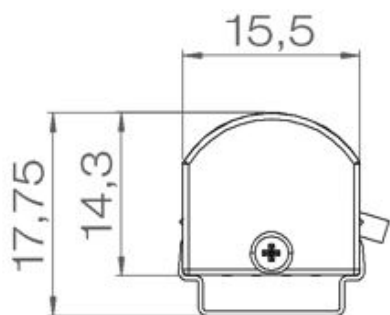

Clear diffuser or opale diffuser