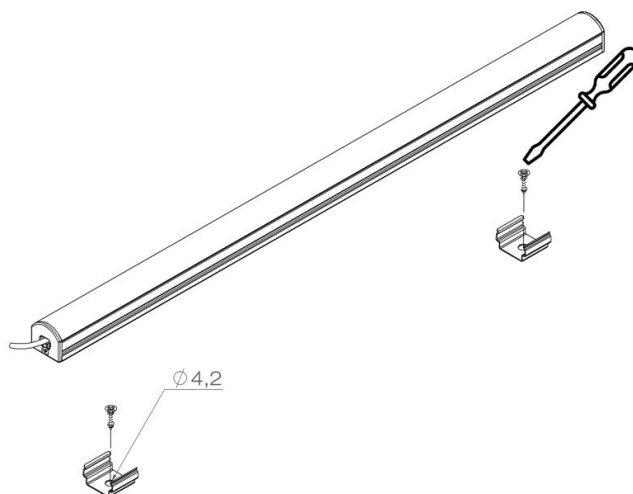

Clear diffuser 60°

All the connections have to be made before powering up, otherwise the luminaires could be seriously damaged.

LOUSS

Last update : 19/05/22

Firalux & LOUSS brands

SARL, Capital 40 000€
RCS DIJON B 503 367 245
TVA/VAT n°: FR24 503 367 245
APE 4676Z

Tel. : +33 380 48 65 68
contact@louss.fr
www.louss.fr
Best group

Siège social / Head Office
PA Les Terres d'Or
Route de Saint Philibert
21220 Gevrey Chambertin - FRANCE