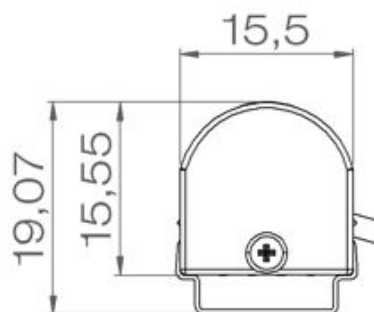

MINI15

All the connections have to be made before powering up, otherwise the luminaires could be seriously damaged.

LOUSS

Last update : 19/05/22

Firalux & LOUSS brands

SARL, Capital 40 000€
RCS DIJON B 503 367 245
TVA/VAT n°: FR24 503 367 245
APE 4676Z

Tel. : +33 380 48 65 68
contact@louss.fr
www.louss.fr
Best group

Siège social / Head Office
PA Les Terres d'Or
Route de Saint Philibert
21220 Gevrey Chambertin - FRANCE