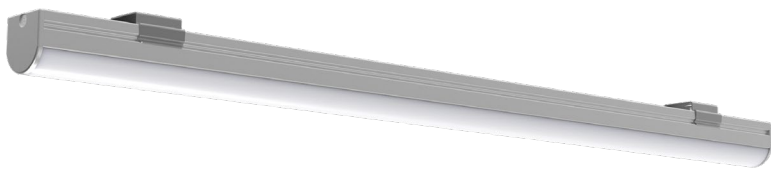

MINI15

All the connections have to be made before powering up, otherwise the luminaires could be seriously damaged.

LOUSS

Last update : 19/05/22

Firalux & LOUSS brands

SARL, Capital 40 000€
RCS DIJON B 503 367 245
TVA/VAT n°: FR24 503 367 245
APE 4676Z

Tel. : +33 380 48 65 68
contact@louss.fr
www.louss.fr
Best group

Siège social / Head Office
PA Les Terres d'Or
Route de Saint Philibert
21220 Gevrey Chambertin - FRANCE