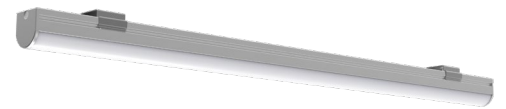

MINI 15

MINI15

Range	Linear LED light							
Description	Natural anodized aluminium profile MINI15 + LED strip + clear diffuser, clear diffuser 60° or opale diffuser + ends caps + 2 fixing clips/m							
Dimensions	Width : 17mm – Height : 18mm, with fixing clips Length upon request to 2500mm max							
LED strip	Colour temperatures	LED power W/m			CRI	Cut-out size mm	LED /m	IP
FIRALED 160	2700K – 3000K 3500K - 4000K	10.40	15.50	18	90	50	160	IP20
FIRASLIM 60	2700K – 3000K 4000K	13.45			90	100	60	IP20
FIRASLIM 120CC	2700K - 3000K 3000K+3500K 4000K	9.60	14.40	19.20	90	50	120	IP20
FIRASTRIP 72	2700K – 3000K 4000K	15.80			80 - 90	83.3	72	IP20
FIRASTRIP 96	2700K – 3000K 3500K – 4000K	21.10			80	62.50	96	IP20
C35-127	3500K	12.70			> = 80	62.5	128	IP20
CRGB	RGB	14.40				100	60	IP20
SIMPLE M	2700K – 3000K 4000K	9.60	14.40		80 - 90	50	120	IP20
TRICHIP	2700K – 3000K 4000K	7.20	14.40		80	100	80	IP20
Separate power supply	24V constant voltage							
Connection	5m maximum in series							
Use limitations	<p>The product must be installed into a ventilated area. Any use with an ambient temperature higher than the specified ambient temperature (Ta) would lead to a more rapid mortality of the product and the withdrawal of our guarantees.</p> <p>The drivers, if not delivered by LOuss, must be approved before use.</p>							
Warranty	<p>Life span: L80B10 at 50,000 hours (80% remaining flux) at 25°C ambient temperature. 3-year parts and labour warranty. The warranty does not apply to products that have been opened, modified or repaired and does not cover the effects of a wrong connection, careless, abusive handling, overvoltage, lighting injury, as well as the normal wear of the product.</p> <p>All products are electrically tested and received a functional burn-in</p>							