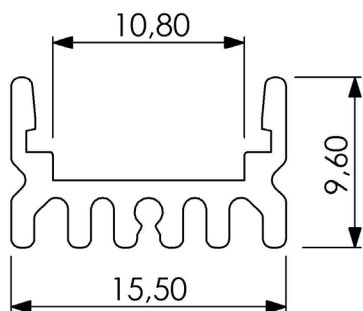

Clear diffuser or opale diffuser