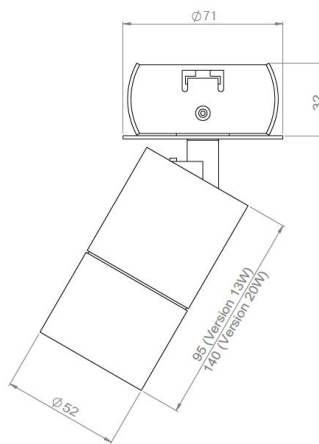

## AURORE D52

Recessed wall-  
mounted version

### Recessed wall-mounted version

<b>Range</b>	Highly flexible recessed ceiling downlight for general & accent lighting
<b>Description</b>	Low luminance Rotation 360° - Adjustable tilt 90° White finish RAL 9003 (other upon request)
<b>Net weight</b>	0.30 kg
<b>Installation</b>	Installation diameter : 55mm
<b>LED characteristics</b>	2700K – 3000K – 4000K – 5000K MacAdam ellipse : 3 SDCM (standard version) – 2 SDCM (premium version) CRI 90 (standard version) – CRI 95, R9 > 90 (premium version) UGR < 15 LED 600 to 2000 lm according to version 13W or 20W
<b>Optical beam</b>	7° - 12° - 15° - 25° - 30° - 40° - Elliptic – Special filter upon request
<b>Connection</b>	Supplied with 0.50m cable
<b>Separate power supply</b>	350mA to 1400mA constant current driver according to version Dimmable driver upon request
<b>LED power</b>	6W to 25W
<b>Use limitations</b>	The product must be installed into a ventilated area. Any use with an ambient temperature higher than the specified ambient temperature (Ta) would lead to a more rapid mortality of the product and the withdrawal of our guarantees. The drivers, if not delivered by LOuss, must be approved before use.
<b>Warranty</b>	Life span: L80B10 at 50,000 hours (80% remaining flux) at 25°C ambient temperature. 3-year parts and labour warranty. The warranty does not apply to products that have been opened, modified or repaired and does not cover the effects of a wrong connection, careless, abusive handling, overvoltage, lighting injury, as well as the normal wear of the product. All products are electrically tested and received a functional burn-in.