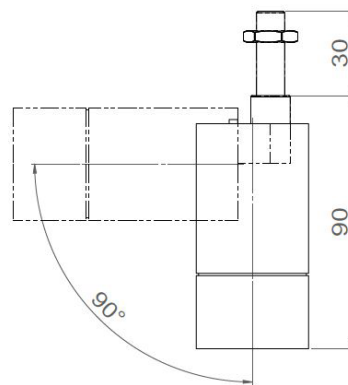

## AURORE D40

Pivot version

Threaded rod M10x1 + fixing nut

### Pivot version

<b>Range</b>	Highly flexible low luminance spotlight for general & accent lighting
<b>Description</b>	Rotation 360° - Adjustable tilt 30° + 30° White matt finish RAL 9003 (other upon request)
<b>Net weight</b>	0.150 kg
<b>Installation</b>	Fixation through threaded rod M10x1 + nut
<b>LED characteristics &amp; Luminous efficiency</b>	2700K - 3000K - 3500K - 4000K - 5000K MacAdam ellipse : 3 SDCM CRI90 (standard version) - CRI 95, R9 > 80 UGR < 15 300 to 800lm according to selected version (3W to 8W)
<b>Optical beam</b>	6° - 10° - 15° - 20° - 25° - 30° - 35° - 40° - 55° - 60° - Elliptic Special filters, honey comb grid upon request
<b>LED power</b>	3W to 8W
<b>Separate power supply</b>	350mA to 700mA constant current driver according to selected version Dimmable driver upon request
<b>Connection</b>	Supplied with 0.50m cable
<b>Use limitations</b>	The product must be installed into a ventilated area. Any use with an ambient temperature higher than the specified ambient temperature (Ta) would lead to a more rapid mortality of the product and the withdrawal of our guarantees. The drivers, if not delivered by LOuss, must be approved before use.
<b>Warranty</b>	Life span: L80B10 at 50,000 hours (80% remaining flux) at 25°C ambient temperature. 3-year parts and labour warranty. The warranty does not apply to products that have been opened, modified or repaired and does not cover the effects of a wrong connection, careless, abusive handling, overvoltage, lighting injury, as well as the normal wear of the product. All products are electrically tested and received a functional burn-in.