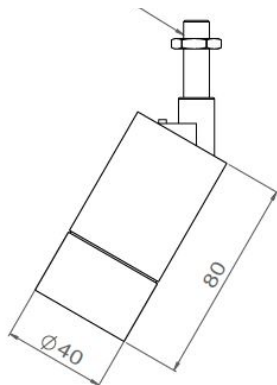

## AURORE D40

Pivot version

Threaded rod M10x1 + fixing nut

### Pivot version

<b>Range</b>	Highly flexible low luminance spotlight for general & accent lighting
<b>Description</b>	Rotation 360° - Adjustable tilt 30° + 30° White matt finish RAL 9003 (other upon request)
<b>Net weight</b>	0.150 kg
<b>Installation</b>	Fixation through threaded rod M10x1 + nut
<b>LED characteristics &amp; Luminous efficiency</b>	2700K - 3000K - 3500K - 4000K - 5000K MacAdam ellipse : 3 SDCM CRI90 (standard version) - CRI 95, R9 > 80 UGR < 15 300 to 800lm according to selected version (3W to 8W)
<b>Optical beam</b>	6° - 10° - 15° - 20° - 25° - 30° - 35° - 40° - 55° - 60° - Elliptic Special filters, honey comb grid upon request
<b>LED power</b>	3W to 8W
<b>Separate power supply</b>	350mA to 700mA constant current driver according to selected version Dimmable driver upon request
<b>Connection</b>	Supplied with 0.50m cable
<b>Use limitations</b>	The product must be installed into a ventilated area. Any use with an ambient temperature higher than the specified ambient temperature (Ta) would lead to a more rapid mortality of the product and the withdrawal of our guarantees. The drivers, if not delivered by LOuss, must be approved before use.
<b>Warranty</b>	Life span: L80B10 at 50,000 hours (80% remaining flux) at 25°C ambient temperature. 3-year parts and labour warranty. The warranty does not apply to products that have been opened, modified or repaired and does not cover the effects of a wrong connection, careless, abusive handling, overvoltage, lighting injury, as well as the normal wear of the product. All products are electrically tested and received a functional burn-in.