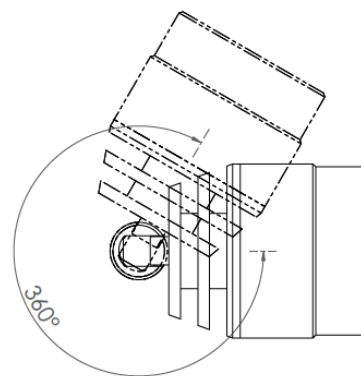

## V30 PATELLA

<b>Range</b>	LED spot
<b>Description</b>	Body in black or natural anodised aluminium Special version Mirror Finish
<b>Dimensions</b>	Head length: 30.90mm - diameter: 30mm Rod length: 19mm
<b>Weight</b>	0.039 kg
<b>LED characteristics</b>	1 LED : 2200K - 2700K - 3000K - 3500K - 4000K (other LED colours upon request)
<b>Optical beam</b>	10° - 12° - 15° - 28° - 32° - 40° (other optical beam upon request)
<b>Connection</b>	Delivered with 20cm cable (more length upon request) Individual connection or connection in series on external constant current driver
<b>Separate power supply</b>	350mA - 500mA - 700mA
<b>LED power</b>	350mA: 1.2W 500mA: 1.8W 700mA: 2.4W (low luminance version)
<b>Use limitations</b>	The product must be installed into a ventilated area. Any use with an ambient temperature higher than the specified ambient temperature (Ta) would lead to a more rapid mortality of the product and the withdrawal of our guarantees. The drivers, if not delivered by LOuss, must be approved before use.
<b>Warranty</b>	Life span: L80B10 at 50,000 hours (80% remaining flux) at 25°C ambient temperature. 3-year parts and labour warranty. The warranty does not apply to products that have been opened, modified or repaired and does not cover the effects of a wrong connection, careless, abusive handling, overvoltage, lighting injury, as well as the normal wear of the product. All products are electrically tested and received a functional burn-in.