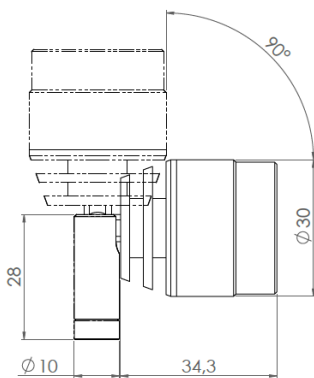

## V30 PATELLA

<b>Range</b>	LED spot
<b>Description</b>	Body in black or natural anodised aluminium Special version Mirror Finish
<b>Dimensions</b>	Head length: 30.90mm - diameter: 30mm Rod length: 19mm
<b>Weight</b>	0.039 kg
<b>LED characteristics</b>	1 LED : 2200K - 2700K - 3000K - 3500K - 4000K (other LED colours upon request)
<b>Optical beam</b>	10° - 12° - 15° - 28° - 32° - 40° (other optical beam upon request)
<b>Connection</b>	Delivered with 20cm cable (more length upon request) Individual connection or connection in series on external constant current driver
<b>Separate power supply</b>	350mA - 500mA - 700mA
<b>LED power</b>	350mA: 1.2W 500mA: 1.8W 700mA: 2.4W (low luminance version)
<b>Use limitations</b>	The product must be installed into a ventilated area. Any use with an ambient temperature higher than the specified ambient temperature (Ta) would lead to a more rapid mortality of the product and the withdrawal of our guarantees. The drivers, if not delivered by LOuss, must be approved before use.
<b>Warranty</b>	Life span: L80B10 at 50,000 hours (80% remaining flux) at 25°C ambient temperature. 3-year parts and labour warranty. The warranty does not apply to products that have been opened, modified or repaired and does not cover the effects of a wrong connection, careless, abusive handling, overvoltage, lighting injury, as well as the normal wear of the product. All products are electrically tested and received a functional burn-in.