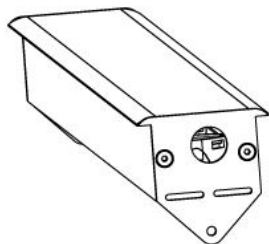

LOUSS

Lighting Emotion

STIC

The colourful
Linear LED light

Standard end caps

Options : fixing foldable end caps

STIC

Range	Indoor linear LED light
Description	Natural anodised aluminium profile PMMA diffuser: opal, satin-like or transparent Fixing foldable end caps (2 options)
Dimensions	Profile : 33x21mm Length : 330 ou 385mm – 450 ou 480mm – 650 mm – 760mm – 970mm – 1135mm
LED characteristics	6 LED (330mm / 385mm TW) : 3000K – 4000K – RGBW – RGB 12 LED (450mm / 650mm / 760mm TW) : 3000K – 4000K – RGBW – RGB 18 LED (970mm / 1135mm TW) : 3000K – 4000K – RGBW – RGB White or RGB LED strip
Optical beam	14° - 30° - 40° - 60° - Elliptic (other LED colours upon request) LED strip or RGBW version: diffuser
Connection	Delivered with 1m standard cable (more length upon request)
Separate power supply	350mA – 500mA
LED power	350mA (PCB engine) : 7.2W (6 LED) – 14.4W (12 LED) – 21.6W (18 LED PCB) 500mA (PCB engine) : 10.8W (6 LED) – 21.6W (12 LED) – 32.4W (18 LED)
Use limitations	The product must be installed into a ventilated area. Any use with an ambient temperature higher than the specified ambient temperature (Ta) would lead to a more rapid mortality of the product and the withdrawal of our guarantees. The drivers, if not delivered by LOuss, must be approved before use.
Warranty	Life span: L80B10 at 50,000 hours (80% remaining flux) at 25°C ambient temperature. 3-year parts and labour warranty. The warranty does not apply to products that have been opened, modified or repaired and does not cover the effects of a wrong connection, careless, abusive handling, overvoltage, lighting injury, as well as the normal wear of the product. All products are electrically tested and received a functional burn-in.