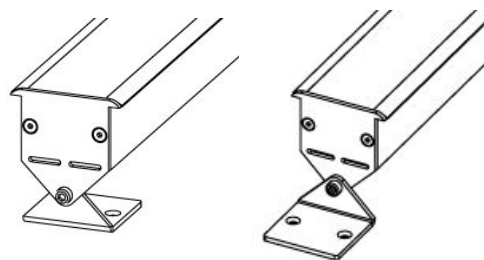

LOUSS

Lighting Emotion

STIC

The colourful
Linear LED light

Standard end caps

Options : fixing foldable end caps

STIC

Range	Indoor linear LED light
Description	Natural anodised aluminium profile PMMA diffuser: opal, satin-like or transparent Fixing foldable end caps (2 options)
Dimensions	Profile : 33x21mm Length : 330 ou 385mm – 450 ou 480mm – 650 mm – 760mm – 970mm – 1135mm
LED characteristics	6 LED (330mm / 385mm TW) : 3000K – 4000K – RGBW – RGB 12 LED (450mm / 650mm / 760mm TW) : 3000K – 4000K – RGBW – RGB 18 LED (970mm / 1135mm TW) : 3000K – 4000K – RGBW – RGB White or RGB LED strip
Optical beam	14° - 30° - 40° - 60° - Elliptic (other LED colours upon request) LED strip or RGBW version: diffuser
Connection	Delivered with 1m standard cable (more length upon request)
Separate power supply	350mA – 500mA
LED power	350mA (PCB engine) : 7.2W (6 LED) – 14.4W (12 LED) – 21.6W (18 LED PCB) 500mA (PCB engine) : 10.8W (6 LED) – 21.6W (12 LED) – 32.4W (18 LED)
Use limitations	The product must be installed into a ventilated area. Any use with an ambient temperature higher than the specified ambient temperature (Ta) would lead to a more rapid mortality of the product and the withdrawal of our guarantees. The drivers, if not delivered by LOuss, must be approved before use.
Warranty	Life span: L80B10 at 50,000 hours (80% remaining flux) at 25°C ambient temperature. 3-year parts and labour warranty. The warranty does not apply to products that have been opened, modified or repaired and does not cover the effects of a wrong connection, careless, abusive handling, overvoltage, lighting injury, as well as the normal wear of the product. All products are electrically tested and received a functional burn-in.