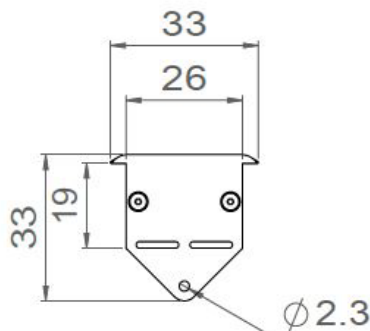

LOUSS

Lighting Emotion

STIC

The colourful
Linear LED light

Standard end caps

Options : fixing foldable end caps

STIC

Range	Indoor linear LED light
Description	Natural anodised aluminium profile PMMA diffuser: opal, satin-like or transparent Fixing foldable end caps (2 options)
Dimensions	Profile : 33x21mm Length : 330 ou 385mm – 450 ou 480mm – 650 mm – 760mm – 970mm – 1135mm
LED characteristics	6 LED (330mm / 385mm TW) : 3000K – 4000K – RGBW – RGB 12 LED (450mm / 650mm / 760mm TW) : 3000K – 4000K – RGBW – RGB 18 LED (970mm / 1135mm TW) : 3000K – 4000K – RGBW – RGB White or RGB LED strip
Optical beam	14° - 30° - 40° - 60° - Elliptic (other LED colours upon request) LED strip or RGBW version: diffuser
Connection	Delivered with 1m standard cable (more length upon request)
Separate power supply	350mA – 500mA
LED power	350mA (PCB engine) : 7.2W (6 LED) – 14.4W (12 LED) – 21.6W (18 LED PCB) 500mA (PCB engine) : 10.8W (6 LED) – 21.6W (12 LED) – 32.4W (18 LED)
Use limitations	The product must be installed into a ventilated area. Any use with an ambient temperature higher than the specified ambient temperature (Ta) would lead to a more rapid mortality of the product and the withdrawal of our guarantees. The drivers, if not delivered by LOuss, must be approved before use.
Warranty	Life span: L80B10 at 50,000 hours (80% remaining flux) at 25°C ambient temperature. 3-year parts and labour warranty. The warranty does not apply to products that have been opened, modified or repaired and does not cover the effects of a wrong connection, careless, abusive handling, overvoltage, lighting injury, as well as the normal wear of the product. All products are electrically tested and received a functional burn-in.