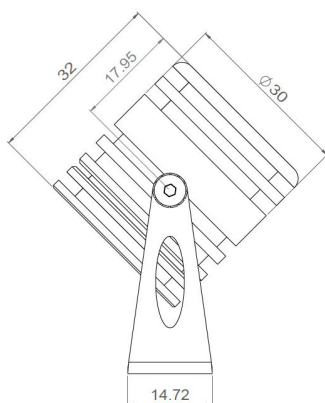

LOUSS

Lighting Emotion

SCOPIO

The spotlight specially developed for museums

SCOPIO

Range	Accent luminaire
Description	Body in natural anodised aluminium Stainless steel bracket
Dimensions	External diameter: 30 mm
LED characteristics	1 LED : 3000K – 4000K (other LED colours upon request)
Optical beam	15° - 30° - 40° - 60° (other optical beam upon request)
Connection	Delivered with 0.5m standard cable (more length upon request) Individual connection or connection in series on external constant current driver
Separate power supply	350mA – 500mA – 700mA
LED power	350mA: 1.2W 500mA: 1.8W 700mA: 2.4W
Use limitations	The product must be installed into a ventilated area. Any use with an ambient temperature higher than the specified ambient temperature (Ta) would lead to a more rapid mortality of the product and the withdrawal of our guarantees. The drivers, if not delivered by LOuss, must be approved before use.
Warranty	Life span: L80B10 at 50,000 hours (80% remaining flux) at 25°C ambient temperature. 3-year parts and labour warranty. The warranty does not apply to products that have been opened, modified or repaired and does not cover the effects of a wrong connection, careless, abusive handling, overvoltage, lighting injury, as well as the normal wear of the product. All products are electrically tested and received a functional burn-in.