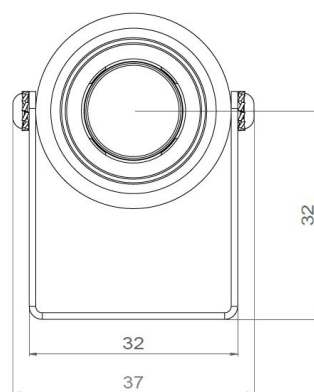

LOUSS

Lighting Emotion

SCOPIO

The spotlight specially developed for museums

SCOPIO

Range	Accent luminaire
Description	Body in natural anodised aluminium Stainless steel bracket
Dimensions	External diameter: 30 mm
LED characteristics	1 LED : 3000K – 4000K (other LED colours upon request)
Optical beam	15° - 30° - 40° - 60° (other optical beam upon request)
Connection	Delivered with 0.5m standard cable (more length upon request) Individual connection or connection in series on external constant current driver
Separate power supply	350mA – 500mA – 700mA
LED power	350mA: 1.2W 500mA: 1.8W 700mA: 2.4W
Use limitations	The product must be installed into a ventilated area. Any use with an ambient temperature higher than the specified ambient temperature (Ta) would lead to a more rapid mortality of the product and the withdrawal of our guarantees. The drivers, if not delivered by LOuss, must be approved before use.
Warranty	Life span: L80B10 at 50,000 hours (80% remaining flux) at 25°C ambient temperature. 3-year parts and labour warranty. The warranty does not apply to products that have been opened, modified or repaired and does not cover the effects of a wrong connection, careless, abusive handling, overvoltage, lighting injury, as well as the normal wear of the product. All products are electrically tested and received a functional burn-in.