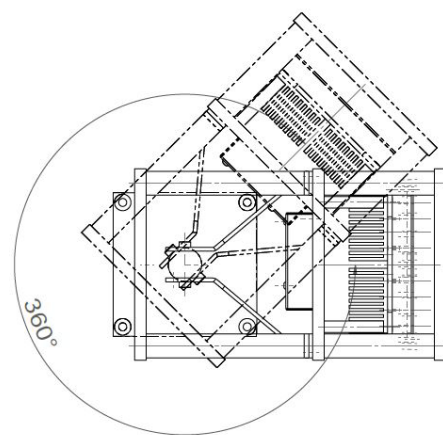

LOUSS

Lighting Emotion

Designed by Benoit LALLOZ

SCAPINI S4

The spotlight with assertive design Macro model

SCAPINI S4

Range	Decorative spotlight for ambient lighting Designed by Benoit Laloz
Description	Body in anodised aluminium (natural or black) Directional bracket
Dimensions	See dimensional drawing
LED characteristics	18 LED: 3000K – 4000K (other LED colours upon request)
Optical beam	6° - 15° - 35° (other upon request)
Connection	Delivered with 1m standard cable (more length upon request) Direct connection: 230V
Integrated power supply	230Vac
LED power	50W
Use limitations	The product must be installed into a ventilated area. Any use with an ambient temperature higher than the specified ambient temperature (Ta) would lead to a more rapid mortality of the product and the withdrawal of our guarantees. The drivers, if not delivered by LOuss, must be approved before use.
Warranty	Life span: L80B10 at 50,000 hours (80% remaining flux) at 25°C ambient temperature. 3-year parts and labour warranty. The warranty does not apply to products that have been opened, modified or repaired and does not cover the effects of a wrong connection, careless, abusive handling, overvoltage, lighting injury, as well as the normal wear of the product. All products are electrically tested and received a functional burn-in.