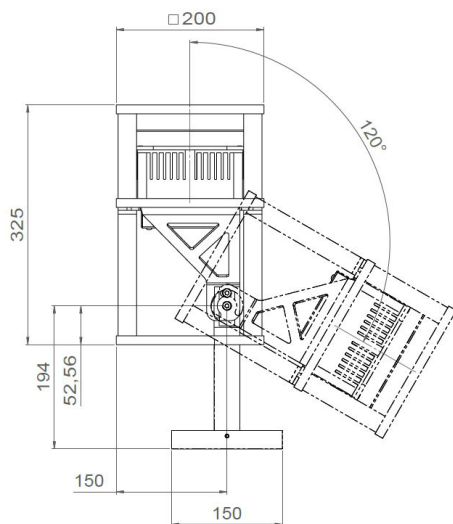

LOUSS

Lighting Emotion

Designed by Benoit LALLOZ

SCAPINI S4

The spotlight with assertive design Macro model

SCAPINI S4

Range	Decorative spotlight for ambient lighting Designed by Benoit Laloz
Description	Body in anodised aluminium (natural or black) Directional bracket
Dimensions	See dimensional drawing
LED characteristics	18 LED: 3000K – 4000K (other LED colours upon request)
Optical beam	6° - 15° - 35° (other upon request)
Connection	Delivered with 1m standard cable (more length upon request) Direct connection: 230V
Integrated power supply	230Vac
LED power	50W
Use limitations	The product must be installed into a ventilated area. Any use with an ambient temperature higher than the specified ambient temperature (Ta) would lead to a more rapid mortality of the product and the withdrawal of our guarantees. The drivers, if not delivered by LOuss, must be approved before use.
Warranty	Life span: L80B10 at 50,000 hours (80% remaining flux) at 25°C ambient temperature. 3-year parts and labour warranty. The warranty does not apply to products that have been opened, modified or repaired and does not cover the effects of a wrong connection, careless, abusive handling, overvoltage, lighting injury, as well as the normal wear of the product. All products are electrically tested and received a functional burn-in.