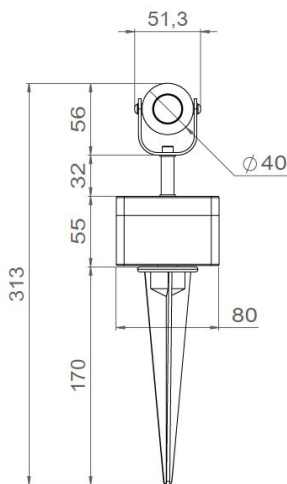

## ROLLED SPIKE

<b>Range</b>	Garden and outdoor multi-purpose floodlighting
<b>Description</b>	1 LED or 3 LED floodlighting. Low luminance version as optional. Rotary ball on bracket Waterproof driver box and connectors Ground rod RAL 7013 Khaki mat finishing (other upon request)
<b>Installation</b>	Installation diameter: 100mm No specific tools required
<b>LED characteristics</b>	2700K - 3000K - 4000K - 5000K CRI: 80
<b>Optical beam</b>	Intensive - Semi intensive - Extensive - Elliptic
<b>Connection</b>	Delivered with 1m standard cable
<b>Integrated power supply</b>	700mA max. integrated constant current driver
<b>LED power</b>	1 LED: 1.2W at 350mA - 1.8W at 500mA - 2.4W at 700mA 3 LED: 3.6W at 350mA - 5.4W at 500mA - 7.2W at 700mA
<b>Use limitations</b>	The product must be installed into a ventilated area. Any use with an ambient temperature higher than the specified ambient temperature (Ta) would lead to a more rapid mortality of the product and the withdrawal of our guarantees. The drivers, if not delivered by LOuss, must be approved before use.
<b>Warranty</b>	Life span: L80B10 at 50,000 hours (80% remaining flux) at 25°C ambient temperature. 3-year parts and labour warranty. The warranty does not apply to products that have been opened, modified or repaired and does not cover the effects of a wrong connection, careless, abusive handling, overvoltage, lighting injury, as well as the normal wear of the product. All products are electrically tested and received a functional burn-in.