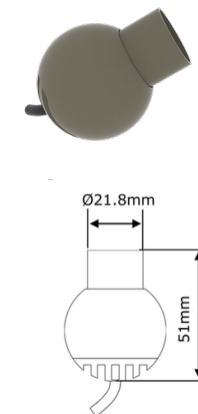

## ROLLED SPIKE

<b>Range</b>	Garden and outdoor multi-purpose floodlighting
<b>Description</b>	1 LED or 3 LED floodlighting. Low luminance version as optional. Rotary ball on bracket Waterproof driver box and connectors Ground rod RAL 7013 Khaki mat finishing (other upon request)
<b>Installation</b>	Installation diameter: 100mm No specific tools required
<b>LED characteristics</b>	2700K - 3000K - 4000K - 5000K CRI: 80
<b>Optical beam</b>	Intensive - Semi intensive - Extensive - Elliptic
<b>Connection</b>	Delivered with 1m standard cable
<b>Integrated power supply</b>	700mA max. integrated constant current driver
<b>LED power</b>	1 LED: 1.2W at 350mA - 1.8W at 500mA - 2.4W at 700mA 3 LED: 3.6W at 350mA - 5.4W at 500mA - 7.2W at 700mA
<b>Use limitations</b>	The product must be installed into a ventilated area. Any use with an ambient temperature higher than the specified ambient temperature (Ta) would lead to a more rapid mortality of the product and the withdrawal of our guarantees. The drivers, if not delivered by LOuss, must be approved before use.
<b>Warranty</b>	Life span: L80B10 at 50,000 hours (80% remaining flux) at 25°C ambient temperature. 3-year parts and labour warranty. The warranty does not apply to products that have been opened, modified or repaired and does not cover the effects of a wrong connection, careless, abusive handling, overvoltage, lighting injury, as well as the normal wear of the product. All products are electrically tested and received a functional burn-in.