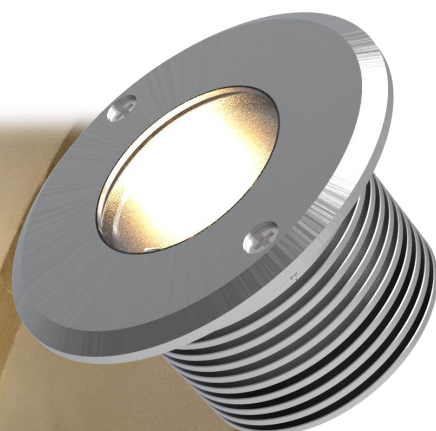

LOUSS

Lighting Emotion

MAGMATO 95

The recessed architectural
floodlight Medium Trio

MAGMATO 95

Range	Recessed architectural floodlighting		
Description	Body in aluminium Head in stainless steel with armoured glass Dedicated recessed box		
External diameter	95 mm		
Net Weight	0.5 kg		
	LED characteristics	Optical beam	Power consumption
4en1 1 LED version	2200K – 2700K – 3000K – 4000K – 5000K – 6500K – Twin White – RGBW (other LED colours upon request) 600 to 800Lm at 700mA	Very high-performance 6° - 10° - 15° - 25° - 35° 6°x32° elliptic	350mA: 3.6W 500mA: 5.4W 700mA: 7.2W
3 LED version	2200K – 2700K – 3000K – 4000K – 5000K – 6500K – Twin White – RGBW (other LED colours upon request) 500 to 600Lm at 700mA	14° - 25° - 30° - 40° - 60° 18°x36° elliptic	350mA: 3.6W 500mA: 5.4W 700mA: 7.2W
Connection	Delivered with 1m standard cable (more length upon request) Connection in series on external constant current driver		
Use limitations	The product must be installed into a ventilated area. Any use with an ambient temperature higher than the specified ambient temperature (Ta) would lead to a more rapid mortality of the product and the withdrawal of our guarantees. The drivers, if not delivered by LOuss, must be approved before use.		
Warranty	Life span: L80B10 at 50,000 hours (80% remaining flux) at 25°C ambient temperature. 3-year parts and labour warranty. The warranty does not apply to products that have been opened, modified or repaired and does not cover the effects of a wrong connection, careless, abusive handling, overvoltage, lighting injury, as well as the normal wear of the product. All products are electrically tested and received a functional burn-in.		