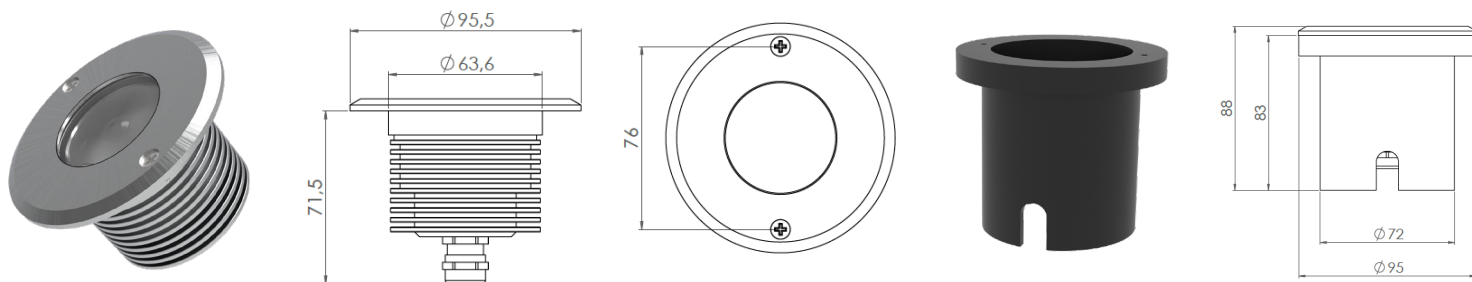

LOUSS

Lighting Emotion

MAGMATO 95

The recessed architectural
floodlight Medium Trio

MAGMATO 95

Range	Recessed architectural floodlighting		
Description	Body in aluminium Head in stainless steel with armoured glass Dedicated recessed box		
External diameter	95 mm		
Net Weight	0.5 kg		
	LED characteristics	Optical beam	Power consumption
4en1 1 LED version	2200K – 2700K – 3000K – 4000K – 5000K – 6500K – Twin White – RGBW (other LED colours upon request) 600 to 800Lm at 700mA	Very high-performance 6° - 10° - 15° - 25° - 35° 6°x32° elliptic	350mA: 3.6W 500mA: 5.4W 700mA: 7.2W
3 LED version	2200K – 2700K – 3000K – 4000K – 5000K – 6500K – Twin White – RGBW (other LED colours upon request) 500 to 600Lm at 700mA	14° - 25° - 30° - 40° - 60° 18°x36° elliptic	350mA: 3.6W 500mA: 5.4W 700mA: 7.2W
Connection	Delivered with 1m standard cable (more length upon request) Connection in series on external constant current driver		
Use limitations	The product must be installed into a ventilated area. Any use with an ambient temperature higher than the specified ambient temperature (Ta) would lead to a more rapid mortality of the product and the withdrawal of our guarantees. The drivers, if not delivered by LOuss, must be approved before use.		
Warranty	Life span: L80B10 at 50,000 hours (80% remaining flux) at 25°C ambient temperature. 3-year parts and labour warranty. The warranty does not apply to products that have been opened, modified or repaired and does not cover the effects of a wrong connection, careless, abusive handling, overvoltage, lighting injury, as well as the normal wear of the product. All products are electrically tested and received a functional burn-in.		