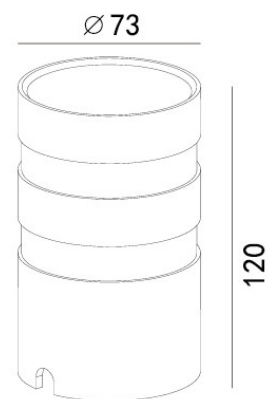

## MAGMATO 80

<b>Range</b>	Recessed architectural floodlighting
<b>Description</b>	Body in aluminium, head in stainless steel Armoured glass Dedicated recessed box
<b>Dimensions</b>	<b>Luminaire:</b> External diameter: 77 mm - Length : 103 mm <b>Recessed box:</b> Diameter: 73mm - Length: 120mm
<b>LED characteristics</b>	1 LED: 2700K – 3000K – 3500K – 4000K – 5000K (other upon request) CRI 80 – 90 - 95
<b>Optical beam</b>	4° - 6° - 15° - 30° - 40° - 25x50° elliptical – Wall Washer (other upon request)
<b>Connection</b>	Delivered with 1m standard cable(more length upon request)
<b>Integrated driver</b>	24V
<b>LED power</b>	7W
<b>Use limitations</b>	The product must be installed into a ventilated area. Any use with an ambient temperature higher than the specified ambient temperature (Ta) would lead to a more rapid mortality of the product and the withdrawal of our guarantees. The drivers, if not delivered by LOuss, must be approved before use.
<b>Warranty</b>	Life span: L80B10 at 50,000 hours (80% remaining flux) at 25°C ambient temperature. 3-year parts and labour warranty. The warranty does not apply to products that have been opened, modified or repaired and does not cover the effects of a wrong connection, careless, abusive handling, overvoltage, lighting injury, as well as the normal wear of the product. All products are electrically tested and received a functional burn-in.