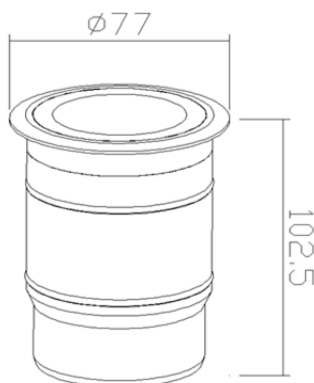

## MAGMATO 80

<b>Range</b>	Recessed architectural floodlighting
<b>Description</b>	Body in aluminium, head in stainless steel Armoured glass Dedicated recessed box
<b>Dimensions</b>	<b>Luminaire:</b> External diameter: 77 mm - Length : 103 mm <b>Recessed box:</b> Diameter: 73mm - Length: 120mm
<b>LED characteristics</b>	1 LED: 2700K – 3000K – 3500K – 4000K – 5000K (other upon request) CRI 80 – 90 - 95
<b>Optical beam</b>	4° - 6° - 15° - 30° - 40° - 25x50° elliptical – Wall Washer (other upon request)
<b>Connection</b>	Delivered with 1m standard cable(more length upon request)
<b>Integrated driver</b>	24V
<b>LED power</b>	7W
<b>Use limitations</b>	The product must be installed into a ventilated area. Any use with an ambient temperature higher than the specified ambient temperature (Ta) would lead to a more rapid mortality of the product and the withdrawal of our guarantees. The drivers, if not delivered by LOuss, must be approved before use.
<b>Warranty</b>	Life span: L80B10 at 50,000 hours (80% remaining flux) at 25°C ambient temperature. 3-year parts and labour warranty. The warranty does not apply to products that have been opened, modified or repaired and does not cover the effects of a wrong connection, careless, abusive handling, overvoltage, lighting injury, as well as the normal wear of the product. All products are electrically tested and received a functional burn-in.