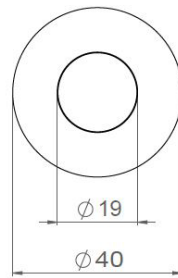

LOUSS

Lighting Emotion

MAGMATO 40

The recessed
architectural floodlight Mini

Short model – max. 350mA

Long model – 350mA / 700mA

MAGMATO 40

Range	Recessed architectural floodlighting
Description	Body in aluminium, head in stainless steel Armoured glass Dedicated recessed box
Dimensions	External diameter: 40 mm Length: 67.30mm (short model) or 91mm (long model)
LED characteristics	1 LED: 2200K - 2700K - 3000K - 4000K - 5000K - 6500K (other LED colours upon request)
Optical beam	15° - 35° - 40° - 60° (other upon request)
Connection	Delivered with 1m standard cable (more length upon request)
Separate power supply	Short model : 350mA constant current driver Long model: 350mA – 500mA – 700mA
Integrated power supply	Long model : 12V or 24V
LED power	350mA: 1.2W – Short and long model 500mA: 1.8W – Long model 700mA: 2.4W – Long model 12V or 24V: 1.5W – Long model
Use limitations	The product must be installed into a ventilated area. Any use with an ambient temperature higher than the specified ambient temperature (Ta) would lead to a more rapid mortality of the product and the withdrawal of our guarantees. The drivers, if not delivered by LOuss, must be approved before use.
Warranty	Life span: L80B10 at 50,000 hours (80% remaining flux) at 25°C ambient temperature. 3-year parts and labour warranty. The warranty does not apply to products that have been opened, modified or repaired and does not cover the effects of a wrong connection, careless, abusive handling, overvoltage, lighting injury, as well as the normal wear of the product. All products are electrically tested and received a functional burn-in.