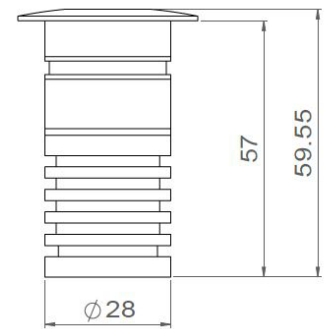

LOUSS

Lighting Emotion

MAGMATO 40

The recessed
architectural floodlight Mini

Short model – max. 350mA

Long model – 350mA / 700mA

MAGMATO 40

Range	Recessed architectural floodlighting
Description	Body in aluminium, head in stainless steel Armoured glass Dedicated recessed box
Dimensions	External diameter: 40 mm Length: 67.30mm (short model) or 91mm (long model)
LED characteristics	1 LED: 2200K - 2700K - 3000K - 4000K - 5000K - 6500K (other LED colours upon request)
Optical beam	15° - 35° - 40° - 60° (other upon request)
Connection	Delivered with 1m standard cable (more length upon request)
Separate power supply	Short model : 350mA constant current driver Long model: 350mA – 500mA – 700mA
Integrated power supply	Long model : 12V or 24V
LED power	350mA: 1.2W – Short and long model 500mA: 1.8W – Long model 700mA: 2.4W – Long model 12V or 24V: 1.5W – Long model
Use limitations	The product must be installed into a ventilated area. Any use with an ambient temperature higher than the specified ambient temperature (Ta) would lead to a more rapid mortality of the product and the withdrawal of our guarantees. The drivers, if not delivered by LOuss, must be approved before use.
Warranty	Life span: L80B10 at 50,000 hours (80% remaining flux) at 25°C ambient temperature. 3-year parts and labour warranty. The warranty does not apply to products that have been opened, modified or repaired and does not cover the effects of a wrong connection, careless, abusive handling, overvoltage, lighting injury, as well as the normal wear of the product. All products are electrically tested and received a functional burn-in.