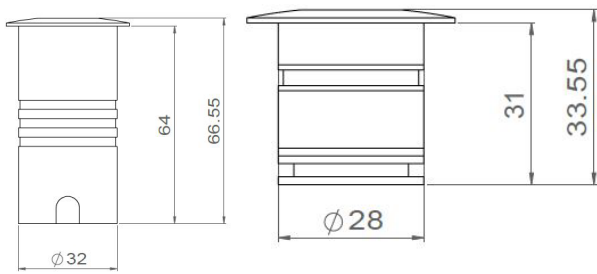

LOUSS

Lighting Emotion

MAGMATO 40

The recessed
architectural floodlight Mini

Short model – max. 350mA

Long model – 350mA / 700mA

MAGMATO 40

Range	Recessed architectural floodlighting
Description	Body in aluminium, head in stainless steel Armoured glass Dedicated recessed box
Dimensions	External diameter: 40 mm Length: 67.30mm (short model) or 91mm (long model)
LED characteristics	1 LED: 2200K - 2700K - 3000K - 4000K - 5000K - 6500K (other LED colours upon request)
Optical beam	15° - 35° - 40° - 60° (other upon request)
Connection	Delivered with 1m standard cable (more length upon request)
Separate power supply	Short model : 350mA constant current driver Long model: 350mA – 500mA – 700mA
Integrated power supply	Long model : 12V or 24V
LED power	350mA: 1.2W – Short and long model 500mA: 1.8W – Long model 700mA: 2.4W – Long model 12V or 24V: 1.5W – Long model
Use limitations	The product must be installed into a ventilated area. Any use with an ambient temperature higher than the specified ambient temperature (Ta) would lead to a more rapid mortality of the product and the withdrawal of our guarantees. The drivers, if not delivered by LOuss, must be approved before use.
Warranty	Life span: L80B10 at 50,000 hours (80% remaining flux) at 25°C ambient temperature. 3-year parts and labour warranty. The warranty does not apply to products that have been opened, modified or repaired and does not cover the effects of a wrong connection, careless, abusive handling, overvoltage, lighting injury, as well as the normal wear of the product. All products are electrically tested and received a functional burn-in.