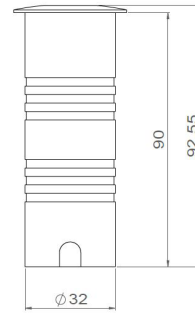

LOUSS

Lighting Emotion

MAGMATO 40

The recessed
architectural floodlight Mini

Short model – max. 350mA

Long model – 350mA / 700mA

MAGMATO 40

Range	Recessed architectural floodlighting
Description	Body in aluminium, head in stainless steel Armoured glass Dedicated recessed box
Dimensions	External diameter: 40 mm Length: 67.30mm (short model) or 91mm (long model)
LED characteristics	1 LED: 2200K - 2700K - 3000K - 4000K - 5000K - 6500K (other LED colours upon request)
Optical beam	15° - 35° - 40° - 60° (other upon request)
Connection	Delivered with 1m standard cable (more length upon request)
Separate power supply	Short model : 350mA constant current driver Long model: 350mA – 500mA – 700mA
Integrated power supply	Long model : 12V or 24V
LED power	350mA: 1.2W – Short and long model 500mA: 1.8W – Long model 700mA: 2.4W – Long model 12V or 24V: 1.5W – Long model
Use limitations	The product must be installed into a ventilated area. Any use with an ambient temperature higher than the specified ambient temperature (Ta) would lead to a more rapid mortality of the product and the withdrawal of our guarantees. The drivers, if not delivered by LOuss, must be approved before use.
Warranty	Life span: L80B10 at 50,000 hours (80% remaining flux) at 25°C ambient temperature. 3-year parts and labour warranty. The warranty does not apply to products that have been opened, modified or repaired and does not cover the effects of a wrong connection, careless, abusive handling, overvoltage, lighting injury, as well as the normal wear of the product. All products are electrically tested and received a functional burn-in.