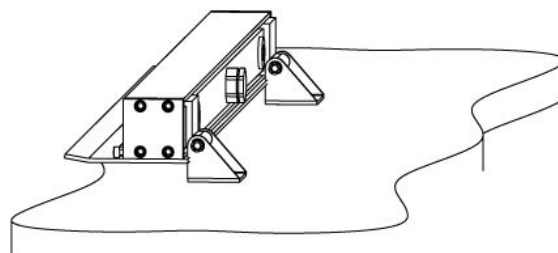

Installation principle

All the connections have to be made before powering up, otherwise the luminaires could be seriously damaged.