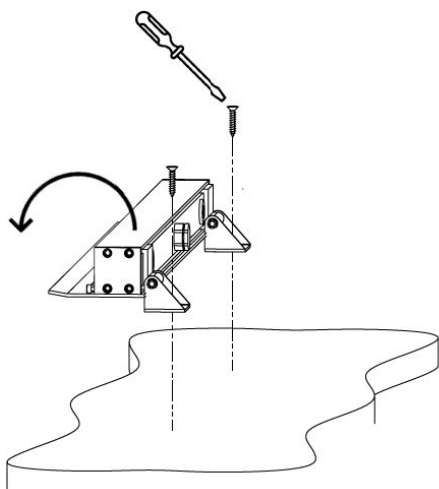

LYNE

Waterproof & compact
linear LED light

LYNE

Range	Linear LED light	
Description	Charcoal grey aluminium profile and end-caps (other finishing upon request) Stainless steel brackets. Glass diffuser	
Dimensions	Length : 262mm, 508mm, 754mm or 1000mm Width : 32mm Height : 30mm (61.5mm with diffuser)	
Net Weight	262mm: 0.45 kg - 508mm: 0.90 kg - 754mm: 1.40 kg - 1000mm: 1.64 kg	
LED characteristics	2700K – 3000K – 3500K – 4000K – 5000K CRI 80 or 90 (95 upon request) 3 Mac Adam steps	262mm : 6 LED 508mm : 12 LED 754mm : 18 LED 1000mm : 24 LED
Optical beam	Wall washer	
Connection	Delivered with 1m cable (more length upon request) Connection in series on external constant current driver	
Separate power supply	24VCC: chained in series version, 10m maximum (without control or dimming system) Control/dimming version: Individual external driver 350mA (DALI, 0-10V, DMX...)	
Power consumption	262mm: 6 LED - 6W - 508mm: 12 LED - 12W 754mm: 18 LED - 18W - 1000mm: 24 LED - 24W	
Use limitations	The product must be installed into a ventilated area. Any use with an ambient temperature higher than the specified ambient temperature (Ta) would lead to a more rapid mortality of the product and the withdrawal of our guarantees. The drivers, if not delivered by LOuss, must be approved before use.	
Warranty	Life span: L80B10 at 50,000 hours (80% remaining flux) at 25°C ambient temperature. 3-year parts and labour warranty. The warranty does not apply to products that have been opened, modified or repaired and does not cover the effects of a wrong connection, careless, abusive handling, overvoltage, lighting injury, as well as the normal wear of the product. All products are electrically tested and received a functional burn-in.	

All the connections have to be made before powering up, otherwise the luminaires could be seriously damaged.