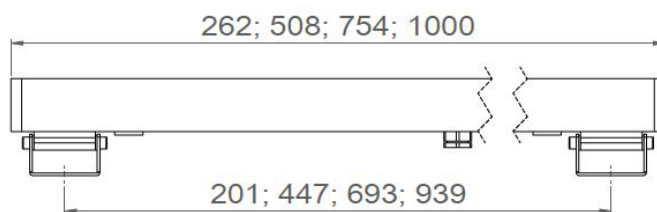

LYNE

Waterproof & compact
linear LED light

LYNE

Range	Linear LED light	
Description	Charcoal grey aluminium profile and end-caps (other finishing upon request) Stainless steel brackets. Glass diffuser	
Dimensions	Length : 262mm, 508mm, 754mm or 1000mm Width : 32mm Height : 30mm (61.5mm with diffuser)	
Net Weight	262mm: 0.45 kg - 508mm: 0.90 kg - 754mm: 1.40 kg - 1000mm: 1.64 kg	
LED characteristics	2700K – 3000K – 3500K – 4000K – 5000K CRI 80 or 90 (95 upon request) 3 Mac Adam steps	262mm : 6 LED 508mm : 12 LED 754mm : 18 LED 1000mm : 24 LED
Optical beam	Wall washer	
Connection	Delivered with 1m cable (more length upon request) Connection in series on external constant current driver	
Separate power supply	24VCC: chained in series version, 10m maximum (without control or dimming system) Control/dimming version: Individual external driver 350mA (DALI, 0-10V, DMX...)	
Power consumption	262mm: 6 LED - 6W - 508mm: 12 LED - 12W 754mm: 18 LED - 18W - 1000mm: 24 LED - 24W	
Use limitations	The product must be installed into a ventilated area. Any use with an ambient temperature higher than the specified ambient temperature (Ta) would lead to a more rapid mortality of the product and the withdrawal of our guarantees. The drivers, if not delivered by LOuss, must be approved before use.	
Warranty	Life span: L80B10 at 50,000 hours (80% remaining flux) at 25°C ambient temperature. 3-year parts and labour warranty. The warranty does not apply to products that have been opened, modified or repaired and does not cover the effects of a wrong connection, careless, abusive handling, overvoltage, lighting injury, as well as the normal wear of the product. All products are electrically tested and received a functional burn-in.	