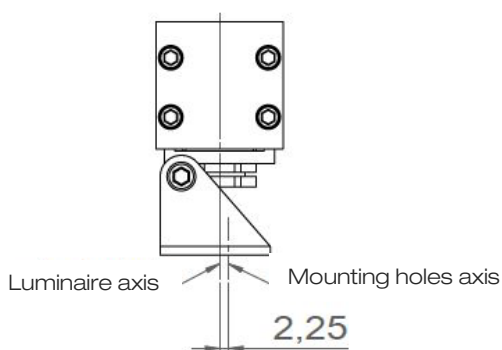

Installation principle

All the connections have to be made before powering up, otherwise the luminaires could be seriously damaged.