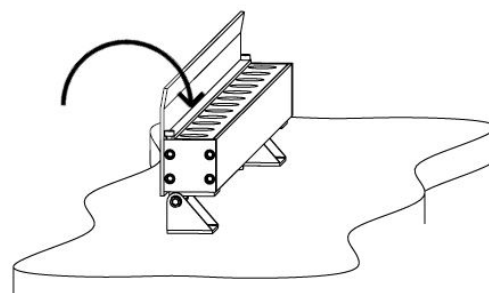

LYNE

Waterproof & compact
linear LED light

LYNE

Range	Linear LED light	
Description	Charcoal grey aluminium profile and end-caps (other finishing upon request) Stainless steel brackets. Glass diffuser	
Dimensions	Length : 262mm, 508mm, 754mm or 1000mm Width : 32mm Height : 30mm (61.5mm with diffuser)	
Net Weight	262mm: 0.45 kg - 508mm: 0.90 kg - 754mm: 1.40 kg - 1000mm: 1.64 kg	
LED characteristics	2700K – 3000K – 3500K – 4000K – 5000K CRI 80 or 90 (95 upon request) 3 Mac Adam steps	262mm : 6 LED 508mm : 12 LED 754mm : 18 LED 1000mm : 24 LED
Optical beam	Wall washer	
Connection	Delivered with 1m cable (more length upon request) Connection in series on external constant current driver	
Separate power supply	24VCC: chained in series version, 10m maximum (without control or dimming system) Control/dimming version: Individual external driver 350mA (DALI, 0-10V, DMX...)	
Power consumption	262mm: 6 LED - 6W - 508mm: 12 LED - 12W 754mm: 18 LED - 18W - 1000mm: 24 LED - 24W	
Use limitations	The product must be installed into a ventilated area. Any use with an ambient temperature higher than the specified ambient temperature (Ta) would lead to a more rapid mortality of the product and the withdrawal of our guarantees. The drivers, if not delivered by LOuss, must be approved before use.	
Warranty	Life span: L80B10 at 50,000 hours (80% remaining flux) at 25°C ambient temperature. 3-year parts and labour warranty. The warranty does not apply to products that have been opened, modified or repaired and does not cover the effects of a wrong connection, careless, abusive handling, overvoltage, lighting injury, as well as the normal wear of the product. All products are electrically tested and received a functional burn-in.	

All the connections have to be made before powering up, otherwise the luminaires could be seriously damaged.