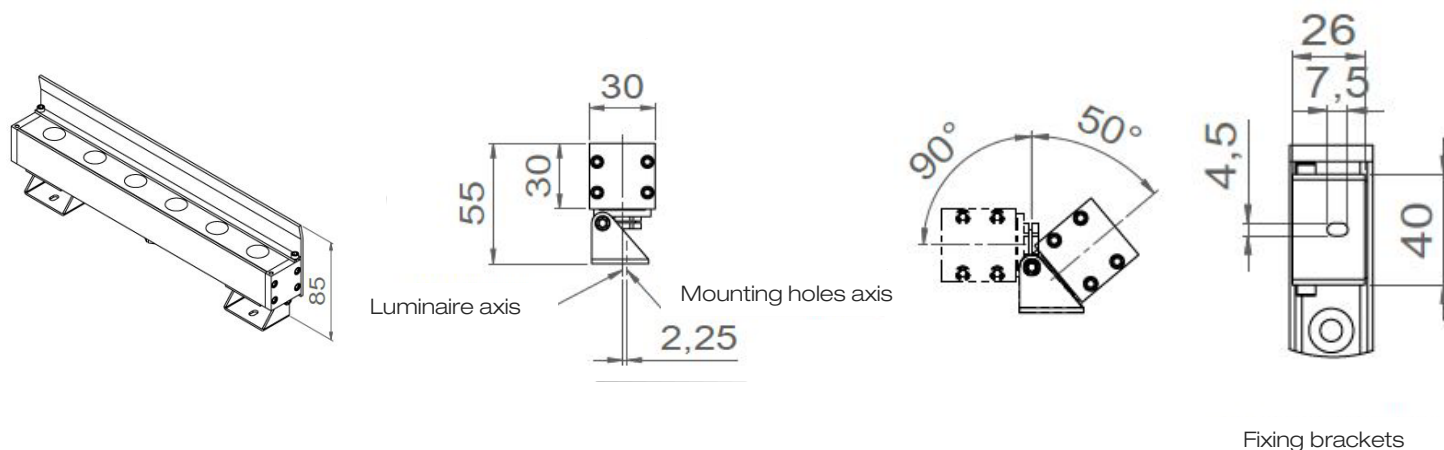

Dimensional drawing

Fixing brackets