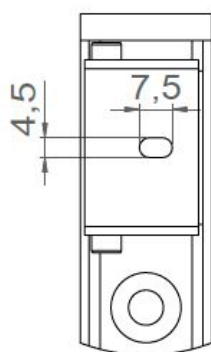

Installation principle

All the connections have to be made before powering up, otherwise the luminaires could be seriously damaged.