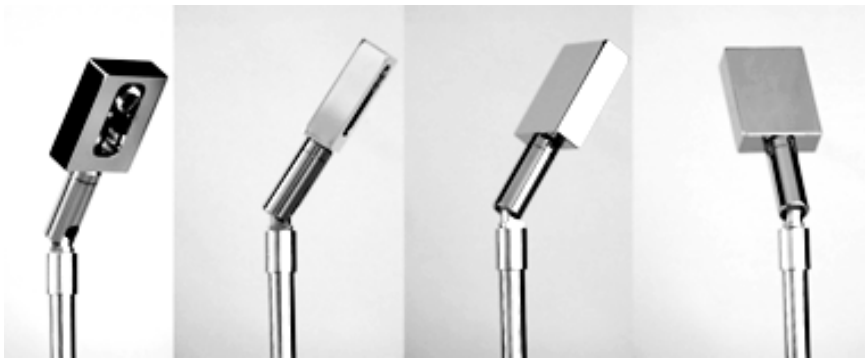

LOUSS

Lighting Emotion

LINGO

The svelte and elegant luminaire

IP
20

Ta
25°

850°C

CE

MADE IN
FRANCE

LINGO

Range	Accent decorative luminaire
Description	Mirror finish or gold metal finish body
Dimensions	Adjustable head: 35x26mm Rod length: 100mm, 200mm or 333mm. Diameter: 8mm
Net weight	0.125 kg
LED characteristics	1 LED: 3000K – 4000K (other LED colours upon request)
Optical beam	15° - 25° - 40° - 80° (other optical beams upon request)
Connection	Delivered with 0.5m standard cable (other length upon request) Individual connection or connection in series on external constant current driver
Separate power supply	500mA max
LED power	1.2W : 350mA 1.8W : 500mA
Use limitations	The product must be installed into a ventilated area. Any use with an ambient temperature higher than the specified ambient temperature (Ta) would lead to a more rapid mortality of the product and the withdrawal of our guarantees. The drivers, if not delivered by LOuss, must be approved before use.
Warranty	Life span: L80B10 at 50,000 hours (80% remaining flux) at 25°C ambient temperature. 3-year parts and labour warranty. The warranty does not apply to products that have been opened, modified or repaired and does not cover the effects of a wrong connection, careless, abusive handling, overvoltage, lighting injury, as well as the normal wear of the product. All products are electrically tested and received a functional burn-in.