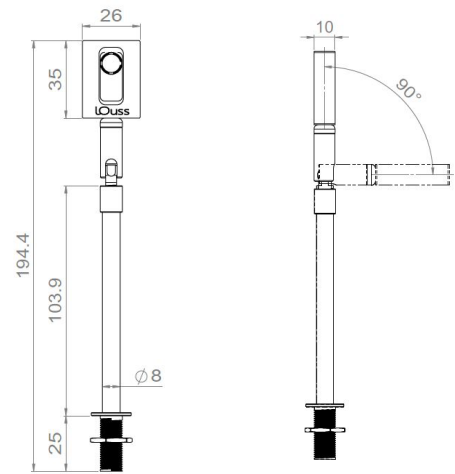

MADE IN
FRANCE

LINGO

Range	Accent decorative luminaire
Description	Mirror finish or gold metal finish body
Dimensions	Adjustable head: 35x26mm Rod length: 100mm, 200mm or 333mm. Diameter: 8mm
Net weight	0.125 kg
LED characteristics	1 LED: 3000K – 4000K (other LED colours upon request)
Optical beam	15° - 25° - 40° - 80° (other optical beams upon request)
Connection	Delivered with 0.5m standard cable (other length upon request) Individual connection or connection in series on external constant current driver
Separate power supply	500mA max
LED power	1.2W : 350mA 1.8W : 500mA
Use limitations	The product must be installed into a ventilated area. Any use with an ambient temperature higher than the specified ambient temperature (Ta) would lead to a more rapid mortality of the product and the withdrawal of our guarantees. The drivers, if not delivered by LOuss, must be approved before use.
Warranty	Life span: L80B10 at 50,000 hours (80% remaining flux) at 25°C ambient temperature. 3-year parts and labour warranty. The warranty does not apply to products that have been opened, modified or repaired and does not cover the effects of a wrong connection, careless, abusive handling, overvoltage, lighting injury, as well as the normal wear of the product. All products are electrically tested and received a functional burn-in.