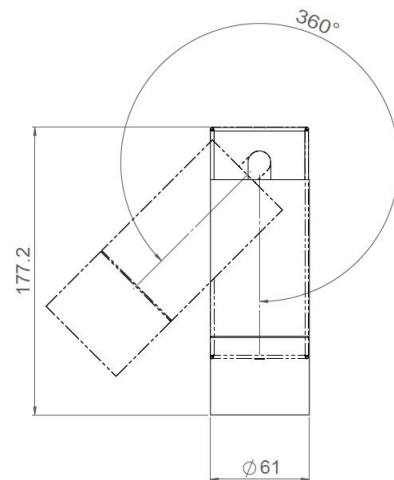

AURORE D60

Rectangular wall-mounted version

AURORE D60

Rectangular Wall-mounted version

Range	Highly flexible wall-mounted downlight for general & accent cardanic lighting
Description	Low luminance Rotation 360° - Adjustable tilt 90° White finish RAL 9003 (other upon request)
Net weight	0.80 kg
Installation	No specific tools required
LED characteristics	2700K - 3000K - 3500K - 4000K - 5000K MacAdam ellipse : 3 SDCM (standard version) - 2 SDCM (premium version) CRI: 90 (standard version) - 95, R9 > 90 (premium version) UGR < 15 LED ENGINE 600 to 2.000 lm
Optical beam	12° - 15° - 25° - 30° - 40° - Elliptic - Special filter upon request
Connection	Connectors in the box
Integrated power supply	350mA to 700mA constant current driver integrated in the box
Separate power supply	350mA to 1400mA constant current driver according to selected version Dimmable driver as an option
LED power	6W to 25W
Use limitations	The product must be installed into a ventilated area. Any use with an ambient temperature higher than the specified ambient temperature (Ta) would lead to a more rapid mortality of the product and the withdrawal of our guarantees. The drivers, if not delivered by LOuss, must be approved before use.
Warranty	Life span: L80B10 at 50,000 hours (80% remaining flux) at 25°C ambient temperature. 3-year parts and labour warranty. The warranty does not apply to products that have been opened, modified or repaired and does not cover the effects of a wrong connection, careless, abusive handling, overvoltage, lighting injury, as well as the normal wear of the product. All products are electrically tested and received a functional burn-in.