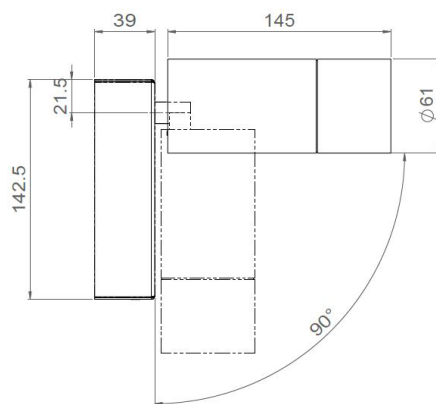

AURORE D60

Rectangular wall-mounted version

AURORE D60

Rectangular Wall-mounted version

Range	Highly flexible wall-mounted downlight for general & accent cardanic lighting
Description	Low luminance Rotation 360° - Adjustable tilt 90° White finish RAL 9003 (other upon request)
Net weight	0.80 kg
Installation	No specific tools required
LED characteristics	2700K - 3000K - 3500K - 4000K - 5000K MacAdam ellipse : 3 SDCM (standard version) - 2 SDCM (premium version) CRI: 90 (standard version) - 95, R9 > 90 (premium version) UGR < 15 LED ENGINE 600 to 2.000 lm
Optical beam	12° - 15° - 25° - 30° - 40° - Elliptic - Special filter upon request
Connection	Connectors in the box
Integrated power supply	350mA to 700mA constant current driver integrated in the box
Separate power supply	350mA to 1400mA constant current driver according to selected version Dimmable driver as an option
LED power	6W to 25W
Use limitations	The product must be installed into a ventilated area. Any use with an ambient temperature higher than the specified ambient temperature (Ta) would lead to a more rapid mortality of the product and the withdrawal of our guarantees. The drivers, if not delivered by LOuss, must be approved before use.
Warranty	Life span: L80B10 at 50,000 hours (80% remaining flux) at 25°C ambient temperature. 3-year parts and labour warranty. The warranty does not apply to products that have been opened, modified or repaired and does not cover the effects of a wrong connection, careless, abusive handling, overvoltage, lighting injury, as well as the normal wear of the product. All products are electrically tested and received a functional burn-in.