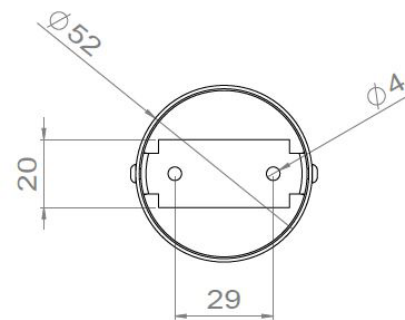

AURORE D60

Cylindrical wall-mounted version

AURORE D60

Cylindrical Wall-mounted version

Range	Highly flexible recessed ceiling downlight for general & accent cardanic lighting
Description	Low luminance LED ENGINE 600 to 2.000 lm selected version 13W or 20W Rotation 360° - Adjustable tilt 90° White finish RAL 9003 (other upon request)
Net weight	0.8 kg
Installation	No specific tools required
LED characteristics	2700K - 3000K - 3500K - 4000K - 5000K MacAdam ellipse: 3 SDCM (standard version) - 2 SDCM (premium version) CRI 90 (standard version) - CRI 95, R9 > 90 (premium version) UGR < 15
Optical beam	7° - 12° - 15° - 25° - 30° - 40° - Elliptic - Special filter upon request
Connection	Connectors in the box
Separate power supply	350mA to 1400mA constant current driver according to selected version Dimmable driver as an option
LED power	6W to 25W driver included
Use limitations	The product must be installed into a ventilated area. Any use with an ambient temperature higher than the specified ambient temperature (Ta) would lead to a more rapid mortality of the product and the withdrawal of our guarantees. The drivers, if not delivered by LOuss, must be approved before use.
Warranty	Life span: L80B10 at 50,000 hours (80% remaining flux) at 25°C ambient temperature. 3-year parts and labour warranty. The warranty does not apply to products that have been opened, modified or repaired and does not cover the effects of a wrong connection, careless, abusive handling, overvoltage, lighting injury, as well as the normal wear of the product. All products are electrically tested and received a functional burn-in.