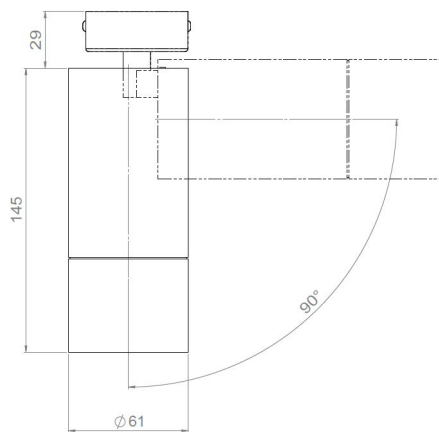

AURORE D60

Cylindrical wall-mounted version

AURORE D60

Cylindrical Wall-mounted version

Range	Highly flexible recessed ceiling downlight for general & accent cardanic lighting
Description	Low luminance LED ENGINE 600 to 2.000 lm selected version 13W or 20W Rotation 360° - Adjustable tilt 90° White finish RAL 9003 (other upon request)
Net weight	0.8 kg
Installation	No specific tools required
LED characteristics	2700K - 3000K - 3500K - 4000K - 5000K MacAdam ellipse: 3 SDCM (standard version) - 2 SDCM (premium version) CRI 90 (standard version) - CRI 95, R9 > 90 (premium version) UGR < 15
Optical beam	7° - 12° - 15° - 25° - 30° - 40° - Elliptic - Special filter upon request
Connection	Connectors in the box
Separate power supply	350mA to 1400mA constant current driver according to selected version Dimmable driver as an option
LED power	6W to 25W driver included
Use limitations	The product must be installed into a ventilated area. Any use with an ambient temperature higher than the specified ambient temperature (Ta) would lead to a more rapid mortality of the product and the withdrawal of our guarantees. The drivers, if not delivered by LOuss, must be approved before use.
Warranty	Life span: L80B10 at 50,000 hours (80% remaining flux) at 25°C ambient temperature. 3-year parts and labour warranty. The warranty does not apply to products that have been opened, modified or repaired and does not cover the effects of a wrong connection, careless, abusive handling, overvoltage, lighting injury, as well as the normal wear of the product. All products are electrically tested and received a functional burn-in.