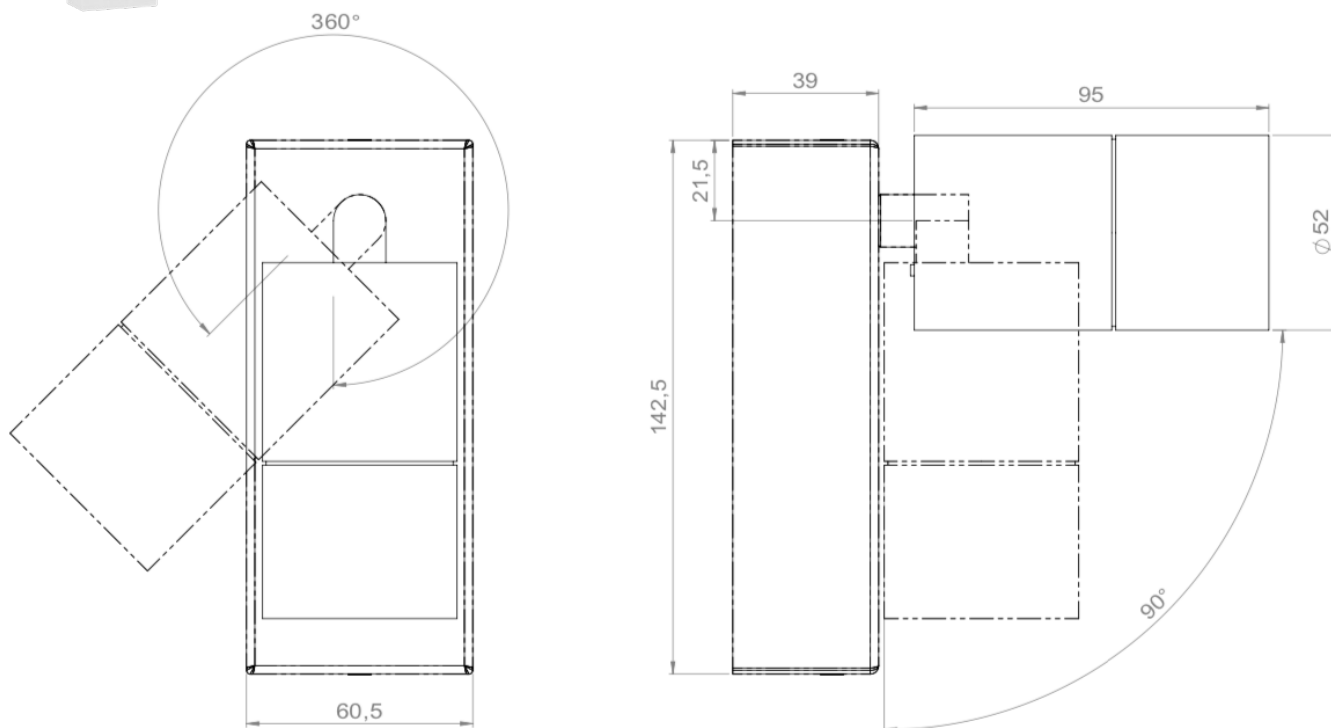

## AURORE D52

Rectangular Wall-mounted version

**AURORE D52 Rectangular Wall-mounted – Length 95mm ≤ 13W**

**AURORE D52 Rectangular Wall-mounted – Length 140mm ≤ 13W**

All the connections have to be made before powering up,  
otherwise the luminaires could be seriously damaged.