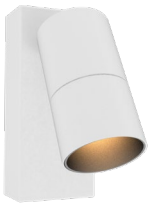

AURORE D52

Rectangular Wall-mounted version

AURORE D52 Rectangular Wall-mounted – Wall-mounted fixing

All the connections have to be made before powering up,
otherwise the luminaires could be seriously damaged.

LOUSS

Last update : 03.03.2022

Firalux & LOUSS brands

SARL, Capital 40 000€
RCS DIJON B 503 367 245
TVA/VAT n°: FR24 503 367 245
APE 4676Z

Tel. : +33 380 48 65 68
contact@louss.fr
www.louss.fr
Best group

Siège social / Head Office
PA Les Terres d'Or
Route de Saint Phillibert
21220 Gevrey Chambertin - FRANCE