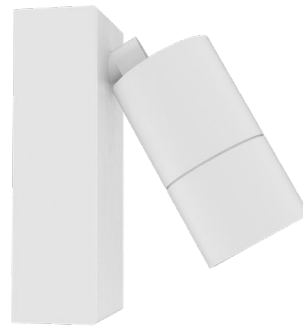

## AURORE D52

Wall-mounted version

### Wall-mounted version

<b>Range</b>	Highly flexible recessed ceiling downlight for general & accent lighting
<b>Description</b>	Low luminance Rotation 360° - Adjustable tilt 90° White finish RAL 9003 (other upon request)
<b>Net weight</b>	0.80 kg
<b>Installation</b>	No specific tools required
<b>LED characteristics</b>	2700K – 3000K – 4000K – 5000K MacAdam ellipse: 3 SDCM (standard version) – 2 SDCM (premium version) CRI: 90 (standard version) – CRI: 95, R9 > 90 (premium version) UGR < 15 LED ENGINE 600 to 2 000 lm according to version
<b>Optical beam</b>	7° - 12° - 15° - 25° - 30° - 40° - Elliptic - Special filter upon request
<b>Connection</b>	Connectors in the box
<b>Integrated power supply</b>	350mA to 700mA constant current driver integrated in the box
<b>Separate power supply</b>	350mA to 1400mA constant current driver according to version Dimmable driver upon request
<b>LED power</b>	6W to 25W
<b>Use limitations</b>	The product must be installed into a ventilated area. Any use with an ambient temperature higher than the specified ambient temperature (Ta) would lead to a more rapid mortality of the product and the withdrawal of our guarantees. The drivers, if not delivered by LOuss, must be approved before use.
<b>Warranty</b>	Life span: L80B10 at 50,000 hours (80% remaining flux) at 25°C ambient temperature. 3-year parts and labour warranty. The warranty does not apply to products that have been opened, modified or repaired and does not cover the effects of a wrong connection, careless, abusive handling, overvoltage, lighting injury, as well as the normal wear of the product. All products are electrically tested and received a functional burn-in.