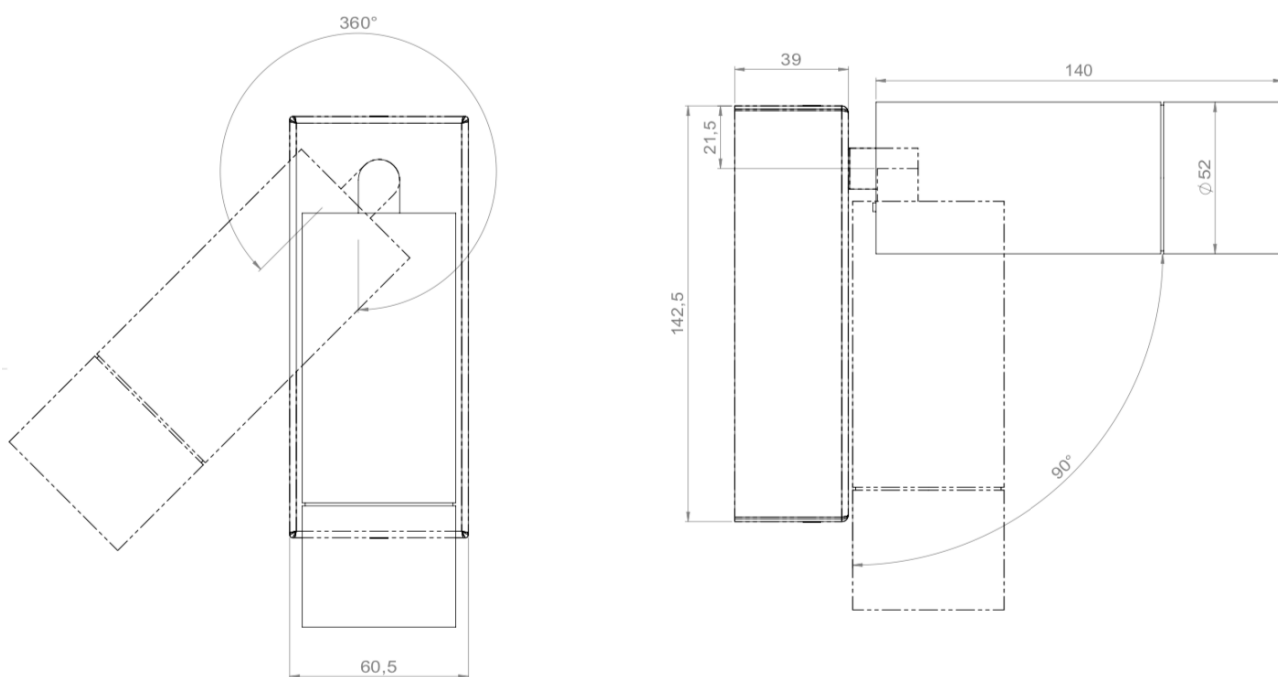

## AURORE D52

Rectangular Wall-mounted version

**AURORE D52 Rectangular Wall-mounted – Length 95mm ≤ 13W**

**AURORE D52 Rectangular Wall-mounted – Length 140mm ≤ 13W**

All the connections have to be made before powering up,  
otherwise the luminaires could be seriously damaged.