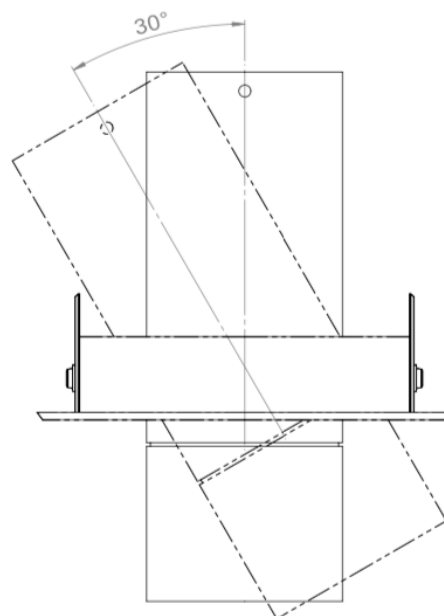

## AURORE D52

*Recessed version with mounting ring*

Length 95mm ≤ 13W

Length 140mm ≤ 20W

All the connections have to be made before powering up,  
otherwise the luminaires could be seriously damaged.

**LOUSS**