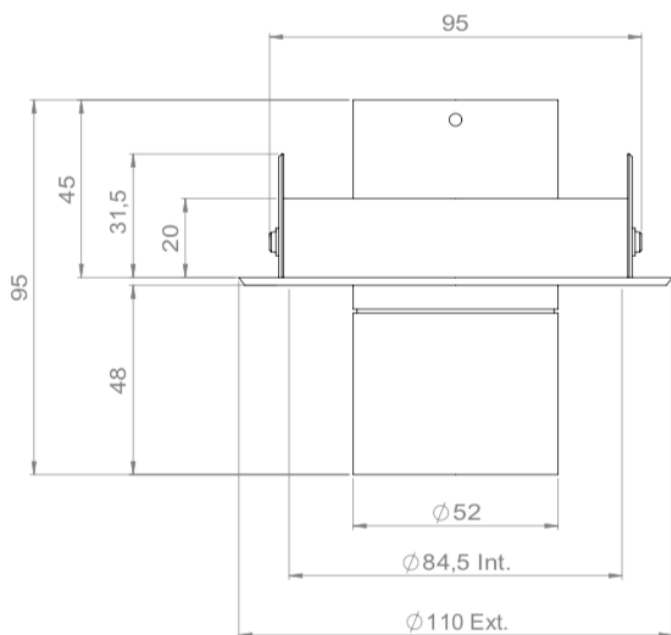

## AURORE D52

*Recessed version with mounting ring*

Length 95mm ≤ 13W

Length 140mm ≤ 20W

All the connections have to be made before powering up,  
otherwise the luminaires could be seriously damaged.

**LOUSS**