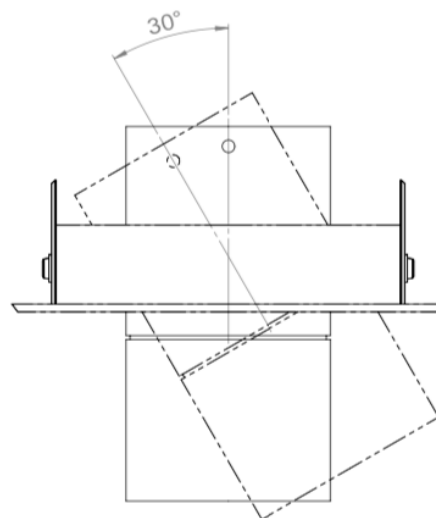

## AURORE D52

*Recessed version with mounting ring*

Length 95mm ≤ 13W

Length 140mm ≤ 20W

All the connections have to be made before powering up,  
otherwise the luminaires could be seriously damaged.

**LOUSS**