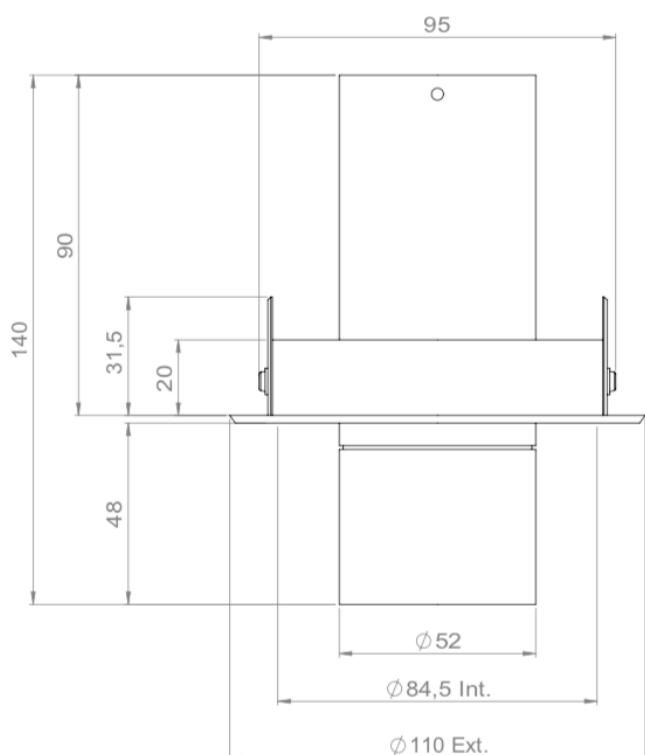

## AURORE D52

*Recessed version with mounting ring*

Length 95mm ≤ 13W

Length 140mm ≤ 20W

All the connections have to be made before powering up,  
otherwise the luminaires could be seriously damaged.

**LOUSS**