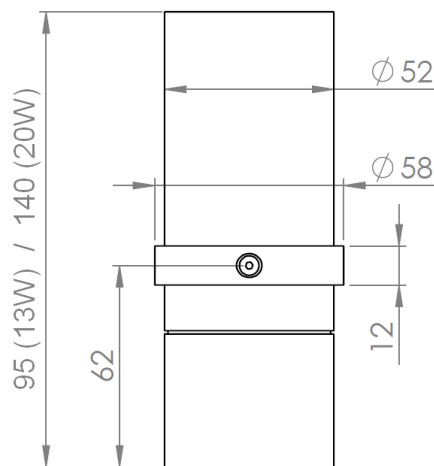

AURORE D52

Fixed canon version

AURORE D52

Fixed canon version

Range	Highly flexible recessed ceiling downlight for general & accent cardanic lighting
Description	Low luminance Output luminous flux between 600 and 1,500Lm Rotation 360° - Adjustable tilt 30° + 30° Black finishing (other upon request)
Net weight	0.4 kg
Installation	Installation diameter: 58mm No specific tools required
LED characteristics	2700K - 3000K - 3500K - 4000K - 5000K MacAdam ellipse: 3 SDCM (standard version) - 2 SDCM (premium version) CRI 90 (standard version) - CRI 95, R9 > 90 (premium version) UGR < 15
Optical beam	7° - 12° - 15° - 20° - 25° - 30° - 35° - Elliptical Special filter, honey comb grid upon request
Separate power supply	350mA to 1400mA constant current driver according to version Dimmable driver upon request
LED power	6W to 25W
Connection	Delivered with 0.50m cable
Use limitations	The product must be installed into a ventilated area. Any use with an ambient temperature higher than the specified ambient temperature (Ta) would lead to a more rapid mortality of the product and the withdrawal of our guarantees. The drivers, if not delivered by LOuss, must be approved before use.
Warranty	Life span: L80B10 at 50,000 hours (80% remaining flux) at 25°C ambient temperature. 3-year parts and labour warranty. The warranty does not apply to products that have been opened, modified or repaired and does not cover the effects of a wrong connection, careless, abusive handling, overvoltage, lighting injury, as well as the normal wear of the product. All products are electrically tested and received a functional burn-in.