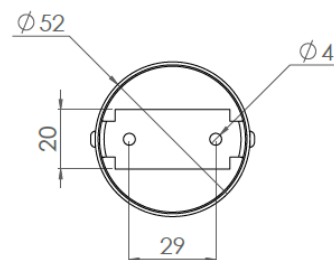

AURORE D52

Cylindrical wall-mounted version

AURORE D52

Cylindrical Wall-mounted version

Range	Highly flexible recessed ceiling downlight for general & accent cardanic lighting
Description	Low luminance LED ENGINE 600 to 2.000 lm selected version 13W or 20W Rotation 360° - Adjustable tilt 90° White finish RAL 9003 (other upon request)
Net weight	0.30 kg
Installation	No specific tools required
LED characteristics	2700K - 3000K - 3500K - 4000K - 5000K MacAdam ellipse: 3 SDCM (standard version) - 2 SDCM (premium version) CRI 90 (standard version) - CRI 95, R9 > 90 (premium version) UGR < 15
Optical beam	7° - 12° - 15° - 25° - 30° - 40° - Asymmetric - Elliptical - Special filter upon request
Connection	Connectors in the box
Separate power supply	350mA to 1400mA constant current driver according to version Dimmable driver upon request
LED power	6W to 25W
Use limitations	The product must be installed into a ventilated area. Any use with an ambient temperature higher than the specified ambient temperature (Ta) would lead to a more rapid mortality of the product and the withdrawal of our guarantees. The drivers, if not delivered by LOuss, must be approved before use.
Warranty	Life span: L80B10 at 50,000 hours (80% remaining flux) at 25°C ambient temperature. 3-year parts and labour warranty. The warranty does not apply to products that have been opened, modified or repaired and does not cover the effects of a wrong connection, careless, abusive handling, overvoltage, lighting injury, as well as the normal wear of the product. All products are electrically tested and received a functional burn-in.