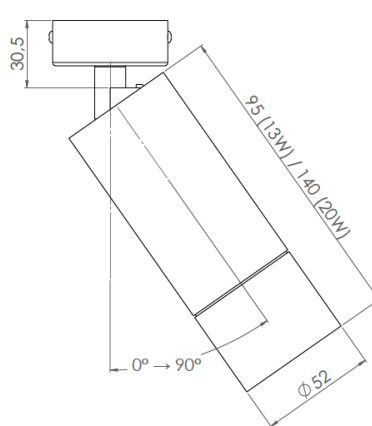

AURORE D52

Cylindrical wall-mounted version

AURORE D52

Cylindrical Wall-mounted version

Range	Highly flexible recessed ceiling downlight for general & accent cardanic lighting
Description	Low luminance LED ENGINE 600 to 2.000 lm selected version 13W or 20W Rotation 360° - Adjustable tilt 90° White finish RAL 9003 (other upon request)
Net weight	0.30 kg
Installation	No specific tools required
LED characteristics	2700K - 3000K - 3500K - 4000K - 5000K MacAdam ellipse: 3 SDCM (standard version) - 2 SDCM (premium version) CRI 90 (standard version) - CRI 95, R9 > 90 (premium version) UGR < 15
Optical beam	7° - 12° - 15° - 25° - 30° - 40° - Asymmetric - Elliptical - Special filter upon request
Connection	Connectors in the box
Separate power supply	350mA to 1400mA constant current driver according to version Dimmable driver upon request
LED power	6W to 25W
Use limitations	The product must be installed into a ventilated area. Any use with an ambient temperature higher than the specified ambient temperature (Ta) would lead to a more rapid mortality of the product and the withdrawal of our guarantees. The drivers, if not delivered by LOuss, must be approved before use.
Warranty	Life span: L80B10 at 50,000 hours (80% remaining flux) at 25°C ambient temperature. 3-year parts and labour warranty. The warranty does not apply to products that have been opened, modified or repaired and does not cover the effects of a wrong connection, careless, abusive handling, overvoltage, lighting injury, as well as the normal wear of the product. All products are electrically tested and received a functional burn-in.