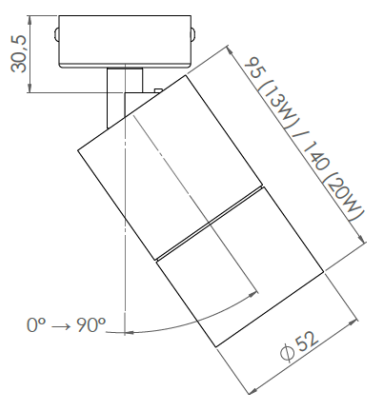

AURORE D52

Cylindrical wall-mounted version

AURORE D52

Cylindrical Wall-mounted version

Range	Highly flexible recessed ceiling downlight for general & accent cardanic lighting
Description	Low luminance LED ENGINE 600 to 2.000 lm selected version 13W or 20W Rotation 360° - Adjustable tilt 90° White finish RAL 9003 (other upon request)
Net weight	0.30 kg
Installation	No specific tools required
LED characteristics	2700K - 3000K - 3500K - 4000K - 5000K MacAdam ellipse: 3 SDCM (standard version) - 2 SDCM (premium version) CRI 90 (standard version) - CRI 95, R9 > 90 (premium version) UGR < 15
Optical beam	7° - 12° - 15° - 25° - 30° - 40° - Asymmetric - Elliptical - Special filter upon request
Connection	Connectors in the box
Separate power supply	350mA to 1400mA constant current driver according to version Dimmable driver upon request
LED power	6W to 25W
Use limitations	The product must be installed into a ventilated area. Any use with an ambient temperature higher than the specified ambient temperature (Ta) would lead to a more rapid mortality of the product and the withdrawal of our guarantees. The drivers, if not delivered by LOuss, must be approved before use.
Warranty	Life span: L80B10 at 50,000 hours (80% remaining flux) at 25°C ambient temperature. 3-year parts and labour warranty. The warranty does not apply to products that have been opened, modified or repaired and does not cover the effects of a wrong connection, careless, abusive handling, overvoltage, lighting injury, as well as the normal wear of the product. All products are electrically tested and received a functional burn-in.