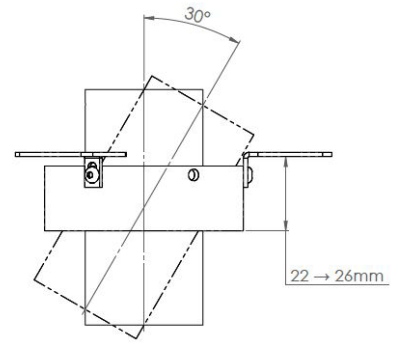

AURORE D40

Trimless version

AURORE D40

Trimless version

Range	Highly flexible recessed ceiling downlight for general & accent lighting
Description	Low luminance LED Engine 300 to 800 lm according to selected version (3W to 8W) Rotation 360° - Adjustable tilt 30° + 30° White matt finish RAL 9003 (other upon request)
Net weight	0.150 kg
Installation	Installation diameter : 68mm No specific tools required
LED characteristics	2700K - 3000K - 3500K - 4000K - 5000K MacAdam ellipse : 3 SDCM CRI90 (version standard) - CRI 95, R9 > 80 UGR < 15
Optical beam	6° - 10° - 15° - 20° - 25° - 30° - 35° - 40° - 55° - 60° - Elliptic Special filters, honey comb upon request
LED power	4W to 10W
Separate power supply	350mA to 700mA constant current driver according to selected version Dimmable driver upon request
Connection	Supplied with 0.50m cable
Use limitations	The product must be installed into a ventilated area. Any use with an ambient temperature higher than the specified ambient temperature (Ta) would lead to a more rapid mortality of the product and the withdrawal of our guarantees. The drivers, if not delivered by LOuss, must be approved before use.
Warranty	Life span: L80B10 at 50,000 hours (80% remaining flux) at 25°C ambient temperature. 3-year parts and labour warranty. The warranty does not apply to products that have been opened, modified or repaired and does not cover the effects of a wrong connection, careless, abusive handling, overvoltage, lighting injury, as well as the normal wear of the product. All products are electrically tested and received a functional burn-in.