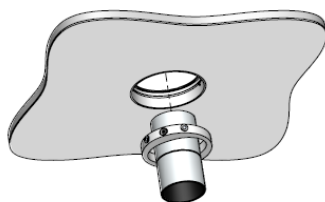

AURORE D40

Trimless version

AURORE D40

Trimless version

Range	Highly flexible recessed ceiling downlight for general & accent lighting
Description	Low luminance LED Engine 300 to 800 lm according to selected version (3W to 8W) Rotation 360° - Adjustable tilt 30° + 30° White matt finish RAL 9003 (other upon request)
Net weight	0.150 kg
Installation	Installation diameter : 68mm No specific tools required
LED characteristics	2700K - 3000K - 3500K - 4000K - 5000K MacAdam ellipse : 3 SDCM CRI90 (version standard) - CRI 95, R9 > 80 UGR < 15
Optical beam	6° - 10° - 15° - 20° - 25° - 30° - 35° - 40° - 55° - 60° - Elliptic Special filters, honey comb upon request
LED power	4W to 10W
Separate power supply	350mA to 700mA constant current driver according to selected version Dimmable driver upon request
Connection	Supplied with 0.50m cable
Use limitations	The product must be installed into a ventilated area. Any use with an ambient temperature higher than the specified ambient temperature (Ta) would lead to a more rapid mortality of the product and the withdrawal of our guarantees. The drivers, if not delivered by LOuss, must be approved before use.
Warranty	Life span: L80B10 at 50,000 hours (80% remaining flux) at 25°C ambient temperature. 3-year parts and labour warranty. The warranty does not apply to products that have been opened, modified or repaired and does not cover the effects of a wrong connection, careless, abusive handling, overvoltage, lighting injury, as well as the normal wear of the product. All products are electrically tested and received a functional burn-in.

Install the recessed box from above and screw it into the surface

Cover the lateral plates of the recessed box by coating and painting

Insert the spotlight from below

Installation from below

Install the recessed box from below and screw it into the surface

Cover the lateral plates of the recessed box by coating and painting

Insert the spotlight from below