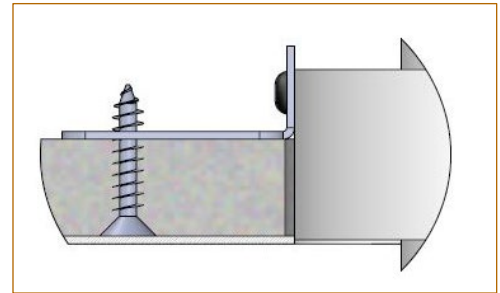

AURORE D40

Trimless version

AURORE D40

Trimless version

Range	Highly flexible recessed ceiling downlight for general & accent lighting
Description	Low luminance LED Engine 300 to 800 lm according to selected version (3W to 8W) Rotation 360° - Adjustable tilt 30° + 30° White matt finish RAL 9003 (other upon request)
Net weight	0.150 kg
Installation	Installation diameter : 68mm No specific tools required
LED characteristics	2700K - 3000K - 3500K - 4000K - 5000K MacAdam ellipse : 3 SDCM CRI90 (version standard) - CRI 95, R9 > 80 UGR < 15
Optical beam	6° - 10° - 15° - 20° - 25° - 30° - 35° - 40° - 55° - 60° - Elliptic Special filters, honey comb upon request
LED power	4W to 10W
Separate power supply	350mA to 700mA constant current driver according to selected version Dimmable driver upon request
Connection	Supplied with 0.50m cable
Use limitations	The product must be installed into a ventilated area. Any use with an ambient temperature higher than the specified ambient temperature (Ta) would lead to a more rapid mortality of the product and the withdrawal of our guarantees. The drivers, if not delivered by LOuss, must be approved before use.
Warranty	Life span: L80B10 at 50,000 hours (80% remaining flux) at 25°C ambient temperature. 3-year parts and labour warranty. The warranty does not apply to products that have been opened, modified or repaired and does not cover the effects of a wrong connection, careless, abusive handling, overvoltage, lighting injury, as well as the normal wear of the product. All products are electrically tested and received a functional burn-in.

Install the recessed box from above and screw it into the surface

Cover the lateral plates of the recessed box by coating and painting

Insert the spotlight from below

Installation from below

Install the recessed box from below and screw it into the surface