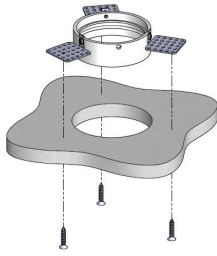

AURORE D40

Trimless version

AURORE D40

Trimless version

Range	Highly flexible recessed ceiling downlight for general & accent lighting
Description	Low luminance LED Engine 300 to 800 lm according to selected version (3W to 8W) Rotation 360° - Adjustable tilt 30° + 30° White matt finish RAL 9003 (other upon request)
Net weight	0.150 kg
Installation	Installation diameter : 68mm No specific tools required
LED characteristics	2700K - 3000K - 3500K - 4000K - 5000K MacAdam ellipse : 3 SDCM CRI90 (version standard) - CRI 95, R9 > 80 UGR < 15
Optical beam	6° - 10° - 15° - 20° - 25° - 30° - 35° - 40° - 55° - 60° - Elliptic Special filters, honey comb upon request
LED power	4W to 10W
Separate power supply	350mA to 700mA constant current driver according to selected version Dimmable driver upon request
Connection	Supplied with 0.50m cable
Use limitations	The product must be installed into a ventilated area. Any use with an ambient temperature higher than the specified ambient temperature (Ta) would lead to a more rapid mortality of the product and the withdrawal of our guarantees. The drivers, if not delivered by LOuss, must be approved before use.
Warranty	Life span: L80B10 at 50,000 hours (80% remaining flux) at 25°C ambient temperature. 3-year parts and labour warranty. The warranty does not apply to products that have been opened, modified or repaired and does not cover the effects of a wrong connection, careless, abusive handling, overvoltage, lighting injury, as well as the normal wear of the product. All products are electrically tested and received a functional burn-in.

Install the recessed box from above and screw it into the surface

Cover the lateral plates of the recessed box by coating and painting

Insert the spotlight from below

Installation from below

Install the recessed box from below and screw it into the surface

Cover the lateral plates of the recessed box by coating and painting

Insert the spotlight from below