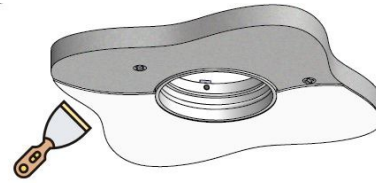

AURORE D40

Trimless version

AURORE D40

Trimless version

Range	Highly flexible recessed ceiling downlight for general & accent lighting
Description	Low luminance LED Engine 300 to 800 lm according to selected version (3W to 8W) Rotation 360° - Adjustable tilt 30° + 30° White matt finish RAL 9003 (other upon request)
Net weight	0.150 kg
Installation	Installation diameter : 68mm No specific tools required
LED characteristics	2700K - 3000K - 3500K - 4000K - 5000K MacAdam ellipse : 3 SDCM CRI90 (version standard) - CRI 95, R9 > 80 UGR < 15
Optical beam	6° - 10° - 15° - 20° - 25° - 30° - 35° - 40° - 55° - 60° - Elliptic Special filters, honey comb upon request
LED power	4W to 10W
Separate power supply	350mA to 700mA constant current driver according to selected version Dimmable driver upon request
Connection	Supplied with 0.50m cable
Use limitations	The product must be installed into a ventilated area. Any use with an ambient temperature higher than the specified ambient temperature (Ta) would lead to a more rapid mortality of the product and the withdrawal of our guarantees. The drivers, if not delivered by LOuss, must be approved before use.
Warranty	Life span: L80B10 at 50,000 hours (80% remaining flux) at 25°C ambient temperature. 3-year parts and labour warranty. The warranty does not apply to products that have been opened, modified or repaired and does not cover the effects of a wrong connection, careless, abusive handling, overvoltage, lighting injury, as well as the normal wear of the product. All products are electrically tested and received a functional burn-in.

Install the recessed box from above and screw it into the surface

Cover the lateral plates of the recessed box by coating and painting

Insert the spotlight from below

Installation from below

Install the recessed box from below and screw it into the surface