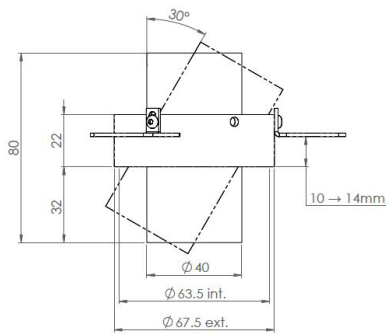

AURORE D40

Trimless version

AURORE D40

Trimless version

Range	Highly flexible recessed ceiling downlight for general & accent lighting
Description	Low luminance LED Engine 300 to 800 lm according to selected version (3W to 8W) Rotation 360° - Adjustable tilt 30° + 30° White matt finish RAL 9003 (other upon request)
Net weight	0.150 kg
Installation	Installation diameter : 68mm No specific tools required
LED characteristics	2700K - 3000K - 3500K - 4000K - 5000K MacAdam ellipse : 3 SDCM CRI90 (version standard) - CRI 95, R9 > 80 UGR < 15
Optical beam	6° - 10° - 15° - 20° - 25° - 30° - 35° - 40° - 55° - 60° - Elliptic Special filters, honey comb upon request
LED power	4W to 10W
Separate power supply	350mA to 700mA constant current driver according to selected version Dimmable driver upon request
Connection	Supplied with 0.50m cable
Use limitations	The product must be installed into a ventilated area. Any use with an ambient temperature higher than the specified ambient temperature (Ta) would lead to a more rapid mortality of the product and the withdrawal of our guarantees. The drivers, if not delivered by LOuss, must be approved before use.
Warranty	Life span: L80B10 at 50,000 hours (80% remaining flux) at 25°C ambient temperature. 3-year parts and labour warranty. The warranty does not apply to products that have been opened, modified or repaired and does not cover the effects of a wrong connection, careless, abusive handling, overvoltage, lighting injury, as well as the normal wear of the product. All products are electrically tested and received a functional burn-in.