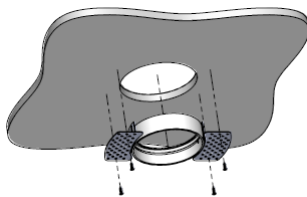

AURORE D40

Trimless version

AURORE D40

Trimless version

Range	Highly flexible recessed ceiling downlight for general & accent lighting
Description	Low luminance LED Engine 300 to 800 lm according to selected version (3W to 8W) Rotation 360° - Adjustable tilt 30° + 30° White matt finish RAL 9003 (other upon request)
Net weight	0.150 kg
Installation	Installation diameter : 68mm No specific tools required
LED characteristics	2700K - 3000K - 3500K - 4000K - 5000K MacAdam ellipse : 3 SDCM CRI90 (version standard) - CRI 95, R9 > 80 UGR < 15
Optical beam	6° - 10° - 15° - 20° - 25° - 30° - 35° - 40° - 55° - 60° - Elliptic Special filters, honey comb upon request
LED power	4W to 10W
Separate power supply	350mA to 700mA constant current driver according to selected version Dimmable driver upon request
Connection	Supplied with 0.50m cable
Use limitations	The product must be installed into a ventilated area. Any use with an ambient temperature higher than the specified ambient temperature (Ta) would lead to a more rapid mortality of the product and the withdrawal of our guarantees. The drivers, if not delivered by LOuss, must be approved before use.
Warranty	Life span: L80B10 at 50,000 hours (80% remaining flux) at 25°C ambient temperature. 3-year parts and labour warranty. The warranty does not apply to products that have been opened, modified or repaired and does not cover the effects of a wrong connection, careless, abusive handling, overvoltage, lighting injury, as well as the normal wear of the product. All products are electrically tested and received a functional burn-in.

Install the recessed box from above and screw it into the surface

Cover the lateral plates of the recessed box by coating and painting

Insert the spotlight from below

Installation from below

Install the recessed box from below and screw it into the surface

Cover the lateral plates of the recessed box by coating and painting

Insert the spotlight from below