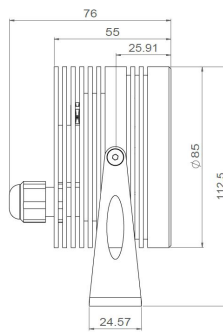

LOUSS

Lighting Emotion

ANELO 85

An elegant range of floodlight for outdoor and indoor

ANELO 85

Range	Surface mounted architectural floodlighting
Description	Body in natural anodised aluminium (other finishing upon request) Extra clear tempered glass Stainless steel bracket
External diameter	85mm
Net Weight	0.6 kg
LED characteristics	6 LED: 2200K - 2700K - 3000K - 4000K - 5000K - 6500K (other LED colours upon request) 3 LED 4in1 or 8 individual LED: RGBW - 8 individual LED: twin white
Optical beam	Individual LED: 15° - 20° - 35° - 40° - 60° - 18x36 elliptical (other optical beam upon request) 4in1 LED: 20° - 30° - 55° - 70° reflector
Connection	Delivered with 1m standard cable (more length upon request) Individual connection or connection in series on external constant current driver
Separate power supply	350mA - 500mA - 700mA
LED power	350mA: 7.3W (15W full RGB/RGBW) 500mA: 10.8W 700mA: 15W
Use limitations	The product must be installed into a ventilated area. Any use with an ambient temperature higher than the specified ambient temperature (Ta) would lead to a more rapid mortality of the product and the withdrawal of our guarantees. The drivers, if not delivered by LOuss, must be approved before use.
Warranty	Life span: L80B10 at 50,000 hours (80% remaining flux) at 25°C ambient temperature. 3-year parts and labour warranty. The warranty does not apply to products that have been opened, modified or repaired and does not cover the effects of a wrong connection, careless, abusive handling, overvoltage, lighting injury, as well as the normal wear of the product. All products are electrically tested and received a functional burn-in.