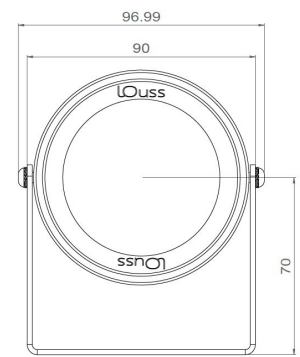

LOUSS

Lighting Emotion

ANELO 85

An elegant range of floodlight for outdoor and indoor

ANELO 85

Range	Surface mounted architectural floodlighting
Description	Body in natural anodised aluminium (other finishing upon request) Extra clear tempered glass Stainless steel bracket
External diameter	85mm
Net Weight	0.6 kg
LED characteristics	6 LED: 2200K - 2700K - 3000K - 4000K - 5000K - 6500K (other LED colours upon request) 3 LED 4in1 or 8 individual LED: RGBW - 8 individual LED: twin white
Optical beam	Individual LED: 15° - 20° - 35° - 40° - 60° - 18x36 elliptical (other optical beam upon request) 4in1 LED: 20° - 30° - 55° - 70° reflector
Connection	Delivered with 1m standard cable (more length upon request) Individual connection or connection in series on external constant current driver
Separate power supply	350mA - 500mA - 700mA
LED power	350mA: 7.3W (15W full RGB/RGBW) 500mA: 10.8W 700mA: 15W
Use limitations	The product must be installed into a ventilated area. Any use with an ambient temperature higher than the specified ambient temperature (Ta) would lead to a more rapid mortality of the product and the withdrawal of our guarantees. The drivers, if not delivered by LOuss, must be approved before use.
Warranty	Life span: L80B10 at 50,000 hours (80% remaining flux) at 25°C ambient temperature. 3-year parts and labour warranty. The warranty does not apply to products that have been opened, modified or repaired and does not cover the effects of a wrong connection, careless, abusive handling, overvoltage, lighting injury, as well as the normal wear of the product. All products are electrically tested and received a functional burn-in.