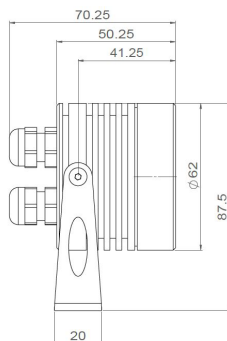

## ANELO 60

<b>Range</b>	Surface mounted architectural floodlighting
<b>Description</b>	Body in natural anodised aluminium (other finishing upon request) Transparent polycarbonate protector, treated to withstand UV Stainless steel bracket
<b>External diameter</b>	60mm
<b>Net Weight</b>	0.30 kg
<b>LED characteristics</b>	1 LED: 2200K – 2700K - 3000K – 4000K – 5000K – 6500K (other LED colours upon request) 1 LED 4in1 RGBW
<b>Optical beam</b>	Monochrome, twin white: 4° - 6° - 15° - 35° (other optical beams upon request) LED 4in1: 7° - 12° - 24° - 32° - 10x40 elliptical
<b>Connection</b>	Delivered with 1m standard cable (more length upon request) Individual connection or connection in series on external constant current driver
<b>Separate power supply</b>	350mA – 500mA – 700mA
<b>LED power</b>	350mA : 1.2W 500mA : 1.8W 700mA : 2.4W
<b>Use limitations</b>	The product must be installed into a ventilated area. Any use with an ambient temperature higher than the specified ambient temperature (Ta) would lead to a more rapid mortality of the product and the withdrawal of our guarantees. The drivers, if not delivered by LOuss, must be approved before use.
<b>Warranty</b>	Life span: L80B10 at 50,000 hours (80% remaining flux) at 25°C ambient temperature. 3-year parts and labour warranty. The warranty does not apply to products that have been opened, modified or repaired and does not cover the effects of a wrong connection, careless, abusive handling, overvoltage, lighting injury, as well as the normal wear of the product. All products are electrically tested and received a functional burn-in.