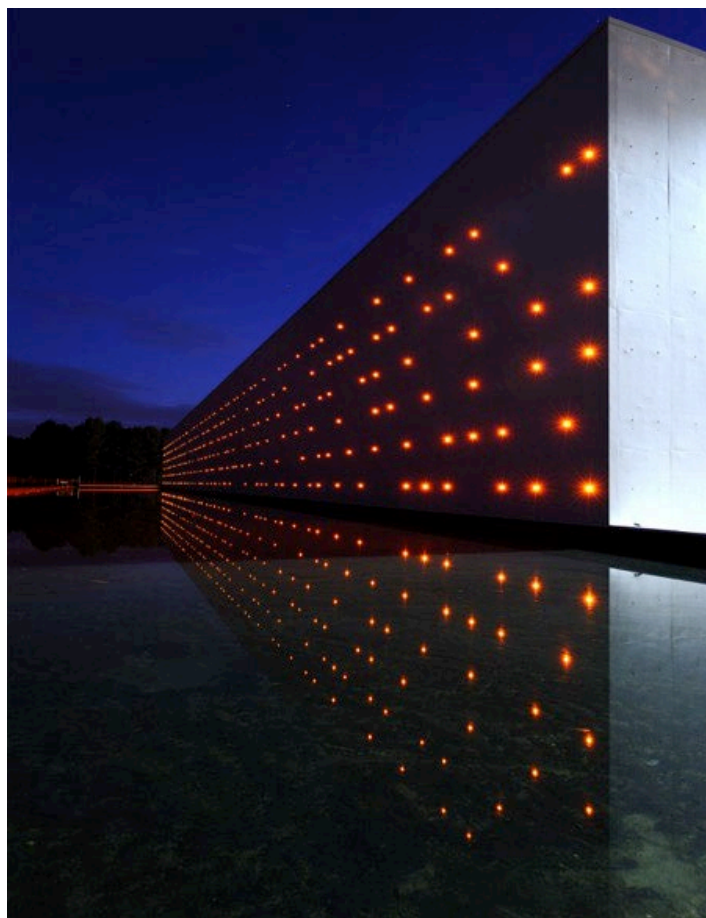

## ANELO 60

The outdoor floodlight which  
thrives indoor

## ANELO 60

<b>Range</b>	Surface mounted architectural floodlighting
<b>Description</b>	Body in natural anodised aluminium (other finishing upon request) Transparent polycarbonate protector, treated to withstand UV Stainless steel bracket
<b>External diameter</b>	60mm
<b>Net Weight</b>	0.30 kg
<b>LED characteristics</b>	1 LED: 2200K – 2700K - 3000K – 4000K – 5000K – 6500K (other LED colours upon request) 1 LED 4in1 RGBW
<b>Optical beam</b>	Monochrome, twin white: 4° - 6° - 15° - 35° (other optical beams upon request) LED 4in1: 7° - 12° - 24° - 32° - 10x40 elliptical
<b>Connection</b>	Delivered with 1m standard cable (more length upon request) Individual connection or connection in series on external constant current driver
<b>Separate power supply</b>	350mA – 500mA – 700mA
<b>LED power</b>	350mA : 1.2W 500mA : 1.8W 700mA : 2.4W
<b>Use limitations</b>	The product must be installed into a ventilated area. Any use with an ambient temperature higher than the specified ambient temperature (Ta) would lead to a more rapid mortality of the product and the withdrawal of our guarantees. The drivers, if not delivered by LOuss, must be approved before use.
<b>Warranty</b>	Life span: L80B10 at 50,000 hours (80% remaining flux) at 25°C ambient temperature. 3-year parts and labour warranty. The warranty does not apply to products that have been opened, modified or repaired and does not cover the effects of a wrong connection, careless, abusive handling, overvoltage, lighting injury, as well as the normal wear of the product. All products are electrically tested and received a functional burn-in.