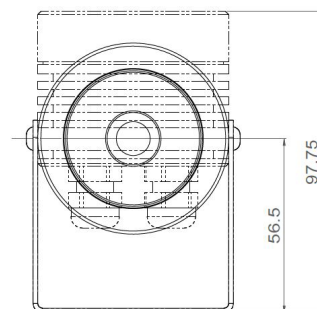

## ANELO 60

<b>Range</b>	Surface mounted architectural floodlighting
<b>Description</b>	Body in natural anodised aluminium (other finishing upon request) Transparent polycarbonate protector, treated to withstand UV Stainless steel bracket
<b>External diameter</b>	60mm
<b>Net Weight</b>	0.30 kg
<b>LED characteristics</b>	1 LED: 2200K – 2700K - 3000K – 4000K – 5000K – 6500K (other LED colours upon request) 1 LED 4in1 RGBW
<b>Optical beam</b>	Monochrome, twin white: 4° - 6° - 15° - 35° (other optical beams upon request) LED 4in1: 7° - 12° - 24° - 32° - 10x40 elliptical
<b>Connection</b>	Delivered with 1m standard cable (more length upon request) Individual connection or connection in series on external constant current driver
<b>Separate power supply</b>	350mA – 500mA – 700mA
<b>LED power</b>	350mA : 1.2W 500mA : 1.8W 700mA : 2.4W
<b>Use limitations</b>	The product must be installed into a ventilated area. Any use with an ambient temperature higher than the specified ambient temperature (Ta) would lead to a more rapid mortality of the product and the withdrawal of our guarantees. The drivers, if not delivered by LOuss, must be approved before use.
<b>Warranty</b>	Life span: L80B10 at 50,000 hours (80% remaining flux) at 25°C ambient temperature. 3-year parts and labour warranty. The warranty does not apply to products that have been opened, modified or repaired and does not cover the effects of a wrong connection, careless, abusive handling, overvoltage, lighting injury, as well as the normal wear of the product. All products are electrically tested and received a functional burn-in.