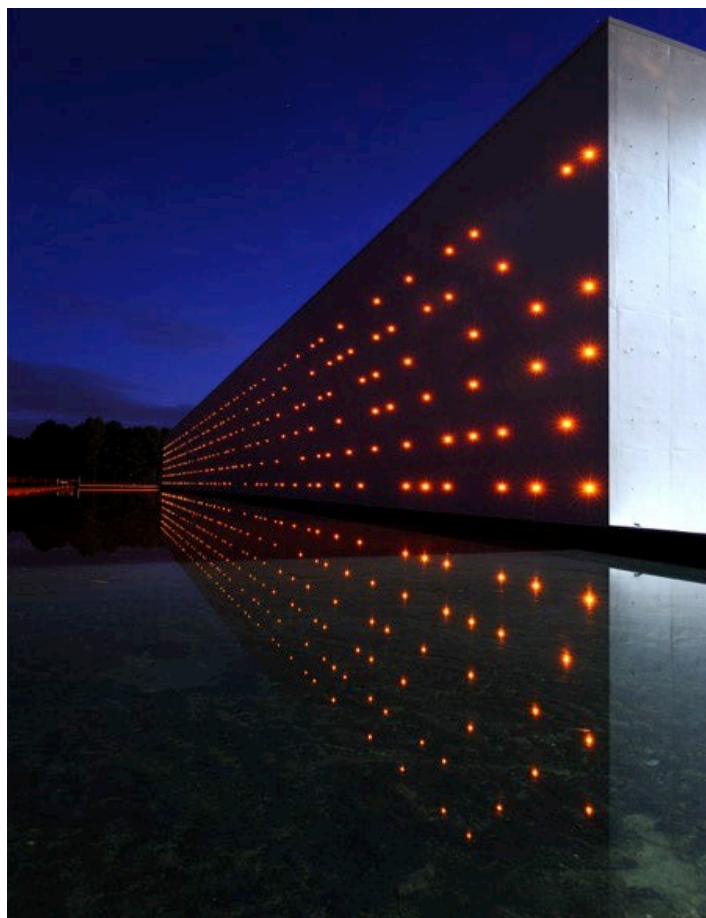

## ANELO 50

The outdoor floodlight which  
thrives indoor

## ANELO 50

<b>Range</b>	Surface mounted architectural floodlighting
<b>Description</b>	Body in natural anodised aluminium (other finishing upon request) Transparent polycarbonate protector, treated to withstand UV Stainless steel bracket
<b>External diameter</b>	50mm
<b>Net Weight</b>	0.22 kg
<b>LED characteristics</b>	1 LED : 2200K - 2700K - 3000K - 4000K - 5000K - 6500K (other upon request)
<b>Optical beam</b>	6° - 15° - 35° (other upon request)
<b>Connection</b>	Delivered with 1m cable (more length upon request) Individual connection or connection in series on external constant current driver
<b>Separate power supply</b>	350mA - 500mA - 700mA
<b>LED power</b>	350mA : 1.2W 500mA : 1.8W 700mA : 2.4W
<b>Use limitations</b>	The product must be installed into a ventilated area. Any use with an ambient temperature higher than the specified ambient temperature (Ta) would lead to a more rapid mortality of the product and the withdrawal of our guarantees. The drivers, if not delivered by LOuss, must be approved before use.
<b>Warranty</b>	Life span: L80B10 at 50,000 hours (80% remaining flux) at 25°C ambient temperature. 3-year parts and labour warranty. The warranty does not apply to products that have been opened, modified or repaired and does not cover the effects of a wrong connection, careless, abusive handling, overvoltage, lighting injury, as well as the normal wear of the product. All products are electrically tested and received a functional burn-in.