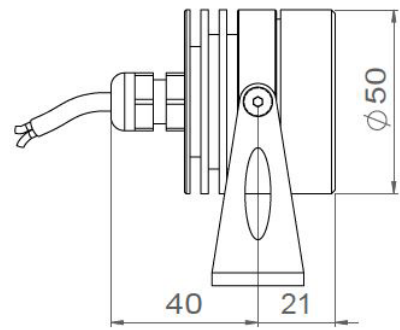

## ANELO 50

<b>Range</b>	Surface mounted architectural floodlighting
<b>Description</b>	Body in natural anodised aluminium (other finishing upon request) Transparent polycarbonate protector, treated to withstand UV Stainless steel bracket
<b>External diameter</b>	50mm
<b>Net Weight</b>	0.22 kg
<b>LED characteristics</b>	1 LED : 2200K - 2700K - 3000K - 4000K - 5000K - 6500K (other upon request)
<b>Optical beam</b>	6° - 15° - 35° (other upon request)
<b>Connection</b>	Delivered with 1m cable (more length upon request) Individual connection or connection in series on external constant current driver
<b>Separate power supply</b>	350mA - 500mA - 700mA
<b>LED power</b>	350mA : 1.2W 500mA : 1.8W 700mA : 2.4W
<b>Use limitations</b>	The product must be installed into a ventilated area. Any use with an ambient temperature higher than the specified ambient temperature (Ta) would lead to a more rapid mortality of the product and the withdrawal of our guarantees. The drivers, if not delivered by LOuss, must be approved before use.
<b>Warranty</b>	Life span: L80B10 at 50,000 hours (80% remaining flux) at 25°C ambient temperature. 3-year parts and labour warranty. The warranty does not apply to products that have been opened, modified or repaired and does not cover the effects of a wrong connection, careless, abusive handling, overvoltage, lighting injury, as well as the normal wear of the product. All products are electrically tested and received a functional burn-in.