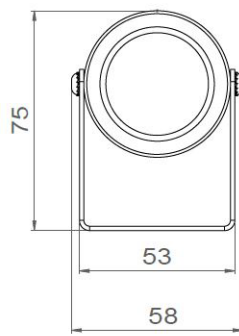

## ANELO 50

<b>Range</b>	Surface mounted architectural floodlighting
<b>Description</b>	Body in natural anodised aluminium (other finishing upon request) Transparent polycarbonate protector, treated to withstand UV Stainless steel bracket
<b>External diameter</b>	50mm
<b>Net Weight</b>	0.22 kg
<b>LED characteristics</b>	1 LED : 2200K - 2700K - 3000K - 4000K - 5000K - 6500K (other upon request)
<b>Optical beam</b>	6° - 15° - 35° (other upon request)
<b>Connection</b>	Delivered with 1m cable (more length upon request) Individual connection or connection in series on external constant current driver
<b>Separate power supply</b>	350mA - 500mA - 700mA
<b>LED power</b>	350mA : 1.2W 500mA : 1.8W 700mA : 2.4W
<b>Use limitations</b>	The product must be installed into a ventilated area. Any use with an ambient temperature higher than the specified ambient temperature (Ta) would lead to a more rapid mortality of the product and the withdrawal of our guarantees. The drivers, if not delivered by LOuss, must be approved before use.
<b>Warranty</b>	Life span: L80B10 at 50,000 hours (80% remaining flux) at 25°C ambient temperature. 3-year parts and labour warranty. The warranty does not apply to products that have been opened, modified or repaired and does not cover the effects of a wrong connection, careless, abusive handling, overvoltage, lighting injury, as well as the normal wear of the product. All products are electrically tested and received a functional burn-in.