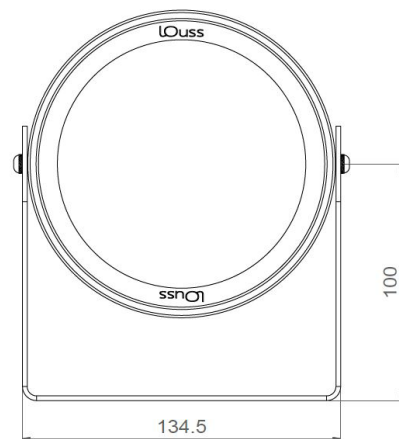

LOUSS

Lighting Emotion

ANELO 130

A range of floodlight for outdoor
and indoor

ANELO 130

Range	Surface mounted architectural floodlighting
Description	Body in natural anodised aluminium (other finishing upon request) Extra clear tempered glass Stainless steel bracket
External diameter	130mm
Net Weight	1.3 kg
LED characteristics	6 LED – 12 LED: 2200K – 2700K - 3000K – 4000K – 5000K – 6500K (other LED colours upon request) 6 LED: RGBW 12 LED: Twin White
Optical beam	6° - 15° - 20° - 30° - 40° - 60° (other optical beam upon request) 4in1: 20° - 30° - 55° - 70° reflector
Connection	Delivered with 1m standard cable (more length upon request) Individual connection or connection in series on external constant current driver
Separate power supply	350mA – 500mA – 700mA
LED power	12 LED : 350mA : 14.4W - 500mA : 21.6W - 700mA : 28.8W
Use limitations	The product must be installed into a ventilated area. Any use with an ambient temperature higher than the specified ambient temperature (Ta) would lead to a more rapid mortality of the product and the withdrawal of our guarantees. The drivers, if not delivered by LOUSS, must be approved before use.
Warranty	Life span: L80B10 at 50,000 hours (80% remaining flux) at 25°C ambient temperature. 3-year parts and labour warranty. The warranty does not apply to products that have been opened, modified or repaired and does not cover the effects of a wrong connection, careless, abusive handling, overvoltage, lighting injury, as well as the normal wear of the product. All products are electrically tested and received a functional burn-in.