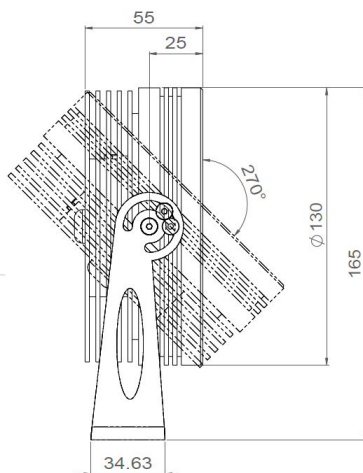

LOUSS

Lighting Emotion

ANELO 130

A range of floodlight for outdoor
and indoor

ANELO 130

Range	Surface mounted architectural floodlighting
Description	Body in natural anodised aluminium (other finishing upon request) Extra clear tempered glass Stainless steel bracket
External diameter	130mm
Net Weight	1.3 kg
LED characteristics	6 LED – 12 LED: 2200K – 2700K - 3000K – 4000K – 5000K – 6500K (other LED colours upon request) 6 LED: RGBW 12 LED: Twin White
Optical beam	6° - 15° - 20° - 30° - 40° - 60° (other optical beam upon request) 4in1: 20° - 30° - 55° - 70° reflector
Connection	Delivered with 1m standard cable (more length upon request) Individual connection or connection in series on external constant current driver
Separate power supply	350mA – 500mA – 700mA
LED power	12 LED : 350mA : 14.4W - 500mA : 21.6W - 700mA : 28.8W
Use limitations	The product must be installed into a ventilated area. Any use with an ambient temperature higher than the specified ambient temperature (Ta) would lead to a more rapid mortality of the product and the withdrawal of our guarantees. The drivers, if not delivered by LOUSS, must be approved before use.
Warranty	Life span: L80B10 at 50,000 hours (80% remaining flux) at 25°C ambient temperature. 3-year parts and labour warranty. The warranty does not apply to products that have been opened, modified or repaired and does not cover the effects of a wrong connection, careless, abusive handling, overvoltage, lighting injury, as well as the normal wear of the product. All products are electrically tested and received a functional burn-in.