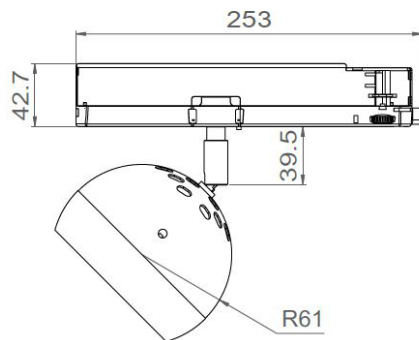

## ONE

<b>Range</b>	Accent or ambient lighting luminaire Designed by Benoit Laloz
<b>Description</b>	Painted steel or satin-brushed metal finish body To be mounted on track
<b>Dimensions</b>	External diameter: 110mm
<b>Weight</b>	0.869kg (without rail)
<b>LED characteristics</b>	6 LED: 3000K – 4000K (other LED colours upon request)
<b>Optical beam</b>	6° - 15° - 35° (other optical beam upon request)
<b>Connection</b>	Universal adapter with 3 switches Integrated constant current driver
<b>Integrated power supply</b>	350mA – 500mA – 700mA
<b>LED Power</b>	350mA : 7.2W 500mA : 10.8W 700mA : 15W
<b>Use limitations</b>	The product must be installed into a ventilated area. Any use with an ambient temperature higher than the specified ambient temperature (Ta) would lead to a more rapid mortality of the product and the withdrawal of our guarantees. The drivers, if not delivered by LOUSS, must be approved before use.
<b>Warranty</b>	Life span: L80B10 at 50,000 hours (80% remaining flux) at 25°C ambient temperature. 3-year parts and labour warranty. The warranty does not apply to products that have been opened, modified or repaired and does not cover the effects of a wrong connection, careless, abusive handling, overvoltage, lighting injury, as well as the normal wear of the product. All products are electrically tested and received a functional burn-in.