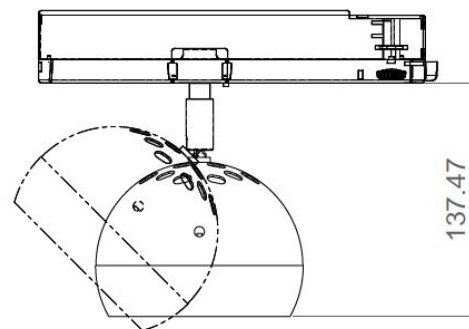

## ONE

<b>Range</b>	Accent or ambient lighting luminaire Designed by Benoit Laloz
<b>Description</b>	Painted steel or satin-brushed metal finish body To be mounted on track
<b>Dimensions</b>	External diameter: 110mm
<b>Weight</b>	0.869kg (without rail)
<b>LED characteristics</b>	6 LED: 3000K – 4000K (other LED colours upon request)
<b>Optical beam</b>	6° - 15° - 35° (other optical beam upon request)
<b>Connection</b>	Universal adapter with 3 switches Integrated constant current driver
<b>Integrated power supply</b>	350mA – 500mA – 700mA
<b>LED Power</b>	350mA : 7.2W 500mA : 10.8W 700mA : 15W
<b>Use limitations</b>	The product must be installed into a ventilated area. Any use with an ambient temperature higher than the specified ambient temperature (Ta) would lead to a more rapid mortality of the product and the withdrawal of our guarantees. The drivers, if not delivered by LOUSS, must be approved before use.
<b>Warranty</b>	Life span: L80B10 at 50,000 hours (80% remaining flux) at 25°C ambient temperature. 3-year parts and labour warranty. The warranty does not apply to products that have been opened, modified or repaired and does not cover the effects of a wrong connection, careless, abusive handling, overvoltage, lighting injury, as well as the normal wear of the product. All products are electrically tested and received a functional burn-in.