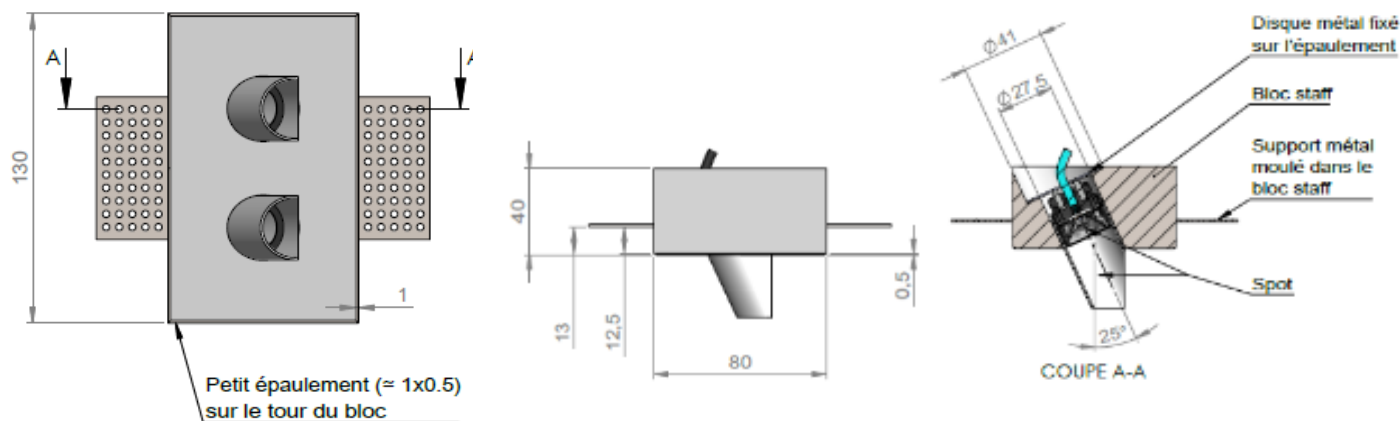

MINIFILED TWIN WW

Spots LED in duo

MINIFILED TWIN WW

Range	Duo of small luminaires for ambient lighting
Description	<p>Set of two recessed spotlights in a staff block with brackets for fixing on BA13</p> <p>Spotlights fitted with a low-luminance gun</p> <p>Luminous flux: 110 lm</p> <p>Unfinished staff finish</p> <p>Tubes painted in white RAL to be specified</p>
Installation	Flush-mounted in BA13 plasterboard
LED characteristics	<p>2 LED 2700K - 3000K - 3500K - 4000K</p> <p>Ellipse de MacAdam: 3 SDCM</p> <p>IRC: 90</p>
Optical beam	40° with Wall Washer system
Connection	60cm of cable
Separate power supply	700mA constant current driver - Remote driver < 15m
Consumption	2W
Use limitations	<p>The product must be installed into a ventilated area. Any use with an ambient temperature higher than the specified ambient temperature (T_a) would lead to a more rapid mortality of the product and the withdrawal of our guarantees.</p> <p>The drivers, if not delivered by LOuss, must be approved before use.</p>
Warranty	<p>Life span: L80B10 at 50,000 hours (80% remaining flux) at 25°C ambient temperature. 3-year parts and labour warranty.</p> <p>The warranty does not apply to products that have been opened, modified or repaired and does not cover the effects of a wrong connection, careless, abusive handling, overvoltage, lighting injury, as well as the normal wear of the product.</p> <p>All products are electrically tested and received a functional burn-in.</p>