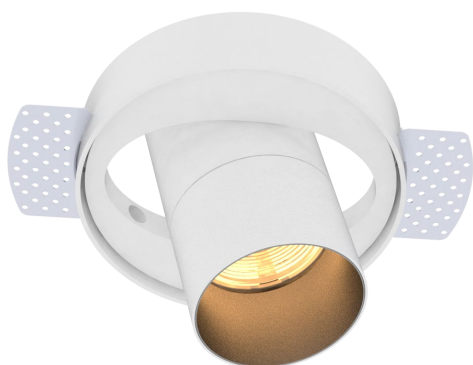

AURORE D82

Trimless
Tunable white version
2700K-6500K

AURORE D82 TRIMLESS

Tunable white version 2700K-6500K

| | |
|------------------------------|--|
| Range | Highly flexible recessed ceiling downlight for general & accent lighting |
| Description | Low luminance Rotation 360° - Adjustable tilt 45° + 45° White mat finish RAL 9003 (other upon request) |
| Net Weight | 0.90 kg |
| Installation | Installation diameter: 165mm No specific tools required |
| LED characteristics | 3 LED 2700K – 4000K – 6500K Output luminous flux between 2300 to 2600 lumen |
| Optical beam | 8° - 20° - 30° UGR < 15 |
| Connection | Supplied with 0.50m 6-conductors cable In option : daisy-chain (2 input-output cables for serial cabling) |
| Separate power supply | Remote constant current DMX driver 350mA to 700mA (1A possible with driver flanged at 30W max) |
| Power consumption | Luminaire : 25W max 30W max driver included |
| Use limitations | The product must be installed into a ventilated area. Any use with an ambient temperature higher than the specified ambient temperature (At) would lead to a more rapid mortality of the product and the withdrawal of our guarantees. The drivers, if not delivered by LOuss, must be approved before use. |
| Warranty | Life span: L80B10 at 50,000 hours (80% remaining flux) at 25°C ambient temperature. 5-year parts and labour warranty. The warranty does not apply to products that have been opened, modified or repaired and does not cover the effects of a wrong connection, careless, abusive handling, overvoltage, lighting injury, as well as the normal wear of the product. All products are electrically tested and received a functional burn-in. |