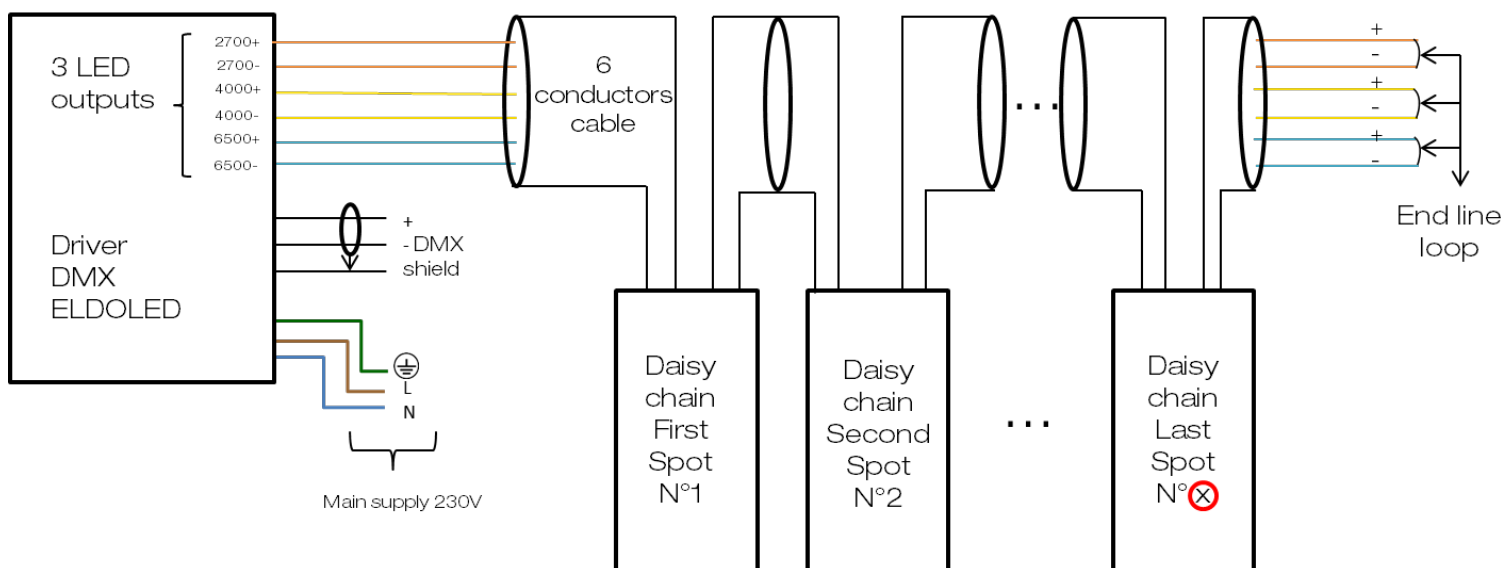

AUORE D82 TRIMLESS

Tunable white version 2700K-6500K

CABLAGE AURORE D82 TUNABLE WHITE DMX DAISY CHAIN VERSION

Each spot

4 LED 2700K 700 mA/12 V	8.4W
4 LED 4000K 700mA/12V	8.4W
4 LED 6500K 700 mA/12V	8.4W
Total	25.2W

Daisy chain version : 2 x cable
with 6 conductors 0.5m

⊗ Depend of the driver characteristic
For each spot we need 700mA /12V/25W output
With ELDOLED 100W : $P_w = 100w$ $V_{out} < 57V$
So we can connect less than 4 spots / driver
With ELDOLED 50W : $P_w = 50W$ $V_{out} < 55V$
So we can connect 1 or 2 spots / driver

All the connections have to be made before powering up,
otherwise the luminaires could be seriously damaged.

LOUSS

Last update: 30/07/2021

Firalux & LOUSS brands

SARL, Capital 40 000€
RCS DIJON B 503 367 245
TVA/VAT n°: FR24 503 367 245
APE 4676Z

Tel. : +33 380 48 65 68
contact@louss.fr
www.louss.fr
Best group

Siège social / Head Office
PA Les Terres d'Or
Route de Saint Philibert
21220 Gevrey Chambertin - FRANCE