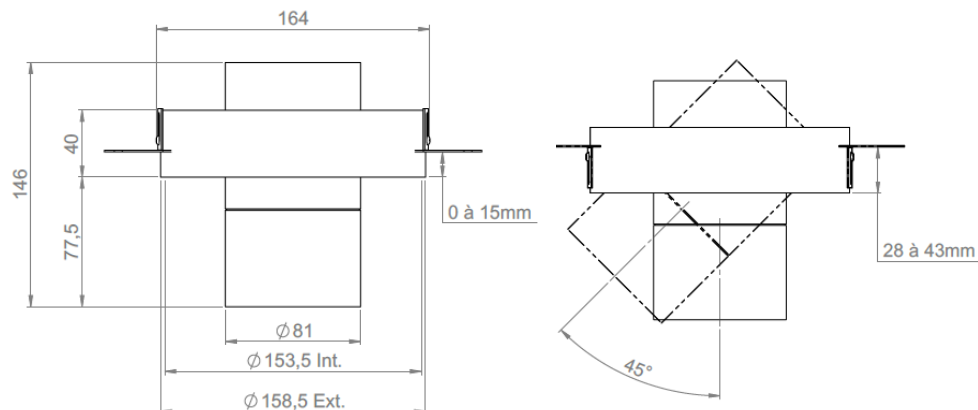

AURORE D82

Trimless
Tunable white version
2700K-6500K

AURORE D82 TRIMLESS

Tunable white version 2700K-6500K

| | |
|------------------------------|--|
| Range | Highly flexible recessed ceiling downlight for general & accent lighting |
| Description | Low luminance Rotation 360° - Adjustable tilt 45° + 45° White mat finish RAL 9003 (other upon request) |
| Net Weight | 0.90 kg |
| Installation | Installation diameter: 165mm No specific tools required |
| LED characteristics | 3 LED 2700K – 4000K – 6500K Output luminous flux between 2300 to 2600 lumen |
| Optical beam | 8° - 20° - 30° UGR < 15 |
| Connection | Supplied with 0.50m 6-conductors cable In option : daisy-chain (2 input-output cables for serial cabling) |
| Separate power supply | Remote constant current DMX driver 350mA to 700mA (1A possible with driver flanged at 30W max) |
| Power consumption | Luminaire : 25W max 30W max driver included |
| Use limitations | The product must be installed into a ventilated area. Any use with an ambient temperature higher than the specified ambient temperature (At) would lead to a more rapid mortality of the product and the withdrawal of our guarantees. The drivers, if not delivered by LOuss, must be approved before use. |
| Warranty | Life span: L80B10 at 50,000 hours (80% remaining flux) at 25°C ambient temperature. 5-year parts and labour warranty. The warranty does not apply to products that have been opened, modified or repaired and does not cover the effects of a wrong connection, careless, abusive handling, overvoltage, lighting injury, as well as the normal wear of the product. All products are electrically tested and received a functional burn-in. |