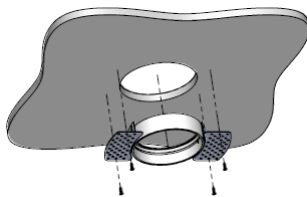

AURORE D82

Trimless version

AURORE D82

Trimless version

Range	Highly flexible recessed ceiling downlight for general & accent cardanic lighting
Description	Low luminance Rotation 360° - Adjustable tilt 30° + 30° White finish RAL 9003 (other upon request)
Net weight	0.90 kg
Installation	Installation diameter: 164mm No specific tools required
LED characteristics	2700K - 3000K - 4000K (3500K - 5000K upon request) MacAdam ellipse: 3 SDCM (standard version) - 2 SDCM (premium version) CRI: 90 (standard version) - 95, R9 > 90 (premium version) UGR < 15 Output luminous flux between 1.500 to 2.500 lm
Optical beam	12° - 15° - 25° - 30° - 40° - Elliptic Special filter, honey comb upon request
Separate power supply	350mA to 700mA constant current driver according to selected version Dimmable driver as an option
LED power	15W to 25W
Connection	Supplied with 0.5m cable
Use limitations	The product must be installed into a ventilated area. Any use with an ambient temperature higher than the specified ambient temperature (Ta) would lead to a more rapid mortality of the product and the withdrawal of our guarantees. The drivers, if not delivered by LOuss, must be approved before use.
Warranty	Life span: L80B10 at 50,000 hours (80% remaining flux) at 25°C ambient temperature. 3-year parts and labour warranty. The warranty does not apply to products that have been opened, modified or repaired and does not cover the effects of a wrong connection, careless, abusive handling, overvoltage, lighting injury, as well as the normal wear of the product. All products are electrically tested and received a functional burn-in.

Cover the lateral plates of the recessed box by coating and painting

Insert the spotlight from below

Installation from below

Install the recessed box from below and screw it into the surface

Cover the lateral plates of the recessed box by coating and painting