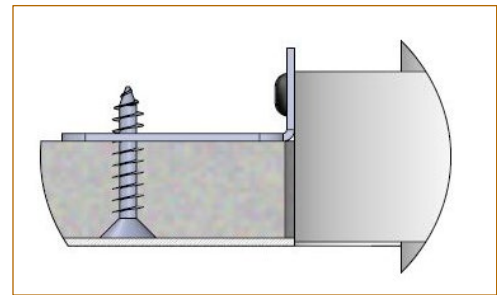

AURORE D82

Trimless version

AURORE D82

Trimless version

Range	Highly flexible recessed ceiling downlight for general & accent cardanic lighting
Description	Low luminance Rotation 360° - Adjustable tilt 30° + 30° White finish RAL 9003 (other upon request)
Net weight	0.90 kg
Installation	Installation diameter: 164mm No specific tools required
LED characteristics	2700K - 3000K - 4000K (3500K - 5000K upon request) MacAdam ellipse: 3 SDCM (standard version) - 2 SDCM (premium version) CRI: 90 (standard version) - 95, R9 > 90 (premium version) UGR < 15 Output luminous flux between 1.500 to 2.500 lm
Optical beam	12° - 15° - 25° - 30° - 40° - Elliptic Special filter, honey comb upon request
Separate power supply	350mA to 700mA constant current driver according to selected version Dimmable driver as an option
LED power	15W to 25W
Connection	Supplied with 0.5m cable
Use limitations	The product must be installed into a ventilated area. Any use with an ambient temperature higher than the specified ambient temperature (Ta) would lead to a more rapid mortality of the product and the withdrawal of our guarantees. The drivers, if not delivered by LOuss, must be approved before use.
Warranty	Life span: L80B10 at 50,000 hours (80% remaining flux) at 25°C ambient temperature. 3-year parts and labour warranty. The warranty does not apply to products that have been opened, modified or repaired and does not cover the effects of a wrong connection, careless, abusive handling, overvoltage, lighting injury, as well as the normal wear of the product. All products are electrically tested and received a functional burn-in.

Cover the lateral plates of the recessed box by coating and painting

Insert the spotlight from below

Installation from below

Install the recessed box from below and screw it into the surface

Cover the lateral plates of the recessed box by coating and painting