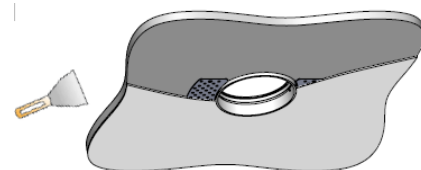

AURORE D82

Trimless version

AURORE D82

Trimless version

Range	Highly flexible recessed ceiling downlight for general & accent cardanic lighting
Description	Low luminance Rotation 360° - Adjustable tilt 30° + 30° White finish RAL 9003 (other upon request)
Net weight	0.90 kg
Installation	Installation diameter: 164mm No specific tools required
LED characteristics	2700K - 3000K - 4000K (3500K - 5000K upon request) MacAdam ellipse: 3 SDCM (standard version) - 2 SDCM (premium version) CRI: 90 (standard version) - 95, R9 > 90 (premium version) UGR < 15 Output luminous flux between 1.500 to 2.500 lm
Optical beam	12° - 15° - 25° - 30° - 40° - Elliptic Special filter, honey comb upon request
Separate power supply	350mA to 700mA constant current driver according to selected version Dimmable driver as an option
LED power	15W to 25W
Connection	Supplied with 0.5m cable
Use limitations	The product must be installed into a ventilated area. Any use with an ambient temperature higher than the specified ambient temperature (Ta) would lead to a more rapid mortality of the product and the withdrawal of our guarantees. The drivers, if not delivered by LOuss, must be approved before use.
Warranty	Life span: L80B10 at 50,000 hours (80% remaining flux) at 25°C ambient temperature. 3-year parts and labour warranty. The warranty does not apply to products that have been opened, modified or repaired and does not cover the effects of a wrong connection, careless, abusive handling, overvoltage, lighting injury, as well as the normal wear of the product. All products are electrically tested and received a functional burn-in.

Cover the lateral plates of the recessed box by coating and painting

Insert the spotlight from below

Installation from below

Install the recessed box from below and screw it into the surface

Cover the lateral plates of the recessed box by coating and painting

Insert the spotlight from below