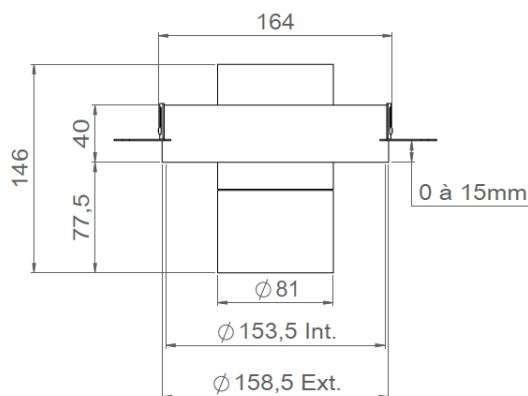

AURORE D82

Trimless version

AURORE D82

Trimless version

Range	Highly flexible recessed ceiling downlight for general & accent cardanic lighting
Description	Low luminance Rotation 360° - Adjustable tilt 30° + 30° White finish RAL 9003 (other upon request)
Net weight	0.90 kg
Installation	Installation diameter: 164mm No specific tools required
LED characteristics	2700K - 3000K - 4000K (3500K - 5000K upon request) MacAdam ellipse: 3 SDCM (standard version) - 2 SDCM (premium version) CRI: 90 (standard version) - 95, R9 > 90 (premium version) UGR < 15 Output luminous flux between 1.500 to 2.500 lm
Optical beam	12° - 15° - 25° - 30° - 40° - Elliptic Special filter, honey comb upon request
Separate power supply	350mA to 700mA constant current driver according to selected version Dimmable driver as an option
LED power	15W to 25W
Connection	Supplied with 0.5m cable
Use limitations	The product must be installed into a ventilated area. Any use with an ambient temperature higher than the specified ambient temperature (Ta) would lead to a more rapid mortality of the product and the withdrawal of our guarantees. The drivers, if not delivered by LOuss, must be approved before use.
Warranty	Life span: L80B10 at 50,000 hours (80% remaining flux) at 25°C ambient temperature. 3-year parts and labour warranty. The warranty does not apply to products that have been opened, modified or repaired and does not cover the effects of a wrong connection, careless, abusive handling, overvoltage, lighting injury, as well as the normal wear of the product. All products are electrically tested and received a functional burn-in.