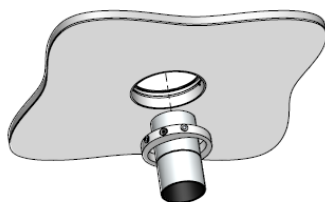

AURORE D82

Trimless version

AURORE D82

Trimless version

Range	Highly flexible recessed ceiling downlight for general & accent cardanic lighting
Description	Low luminance Rotation 360° - Adjustable tilt 30° + 30° White finish RAL 9003 (other upon request)
Net weight	0.90 kg
Installation	Installation diameter: 164mm No specific tools required
LED characteristics	2700K - 3000K - 4000K (3500K - 5000K upon request) MacAdam ellipse: 3 SDCM (standard version) - 2 SDCM (premium version) CRI: 90 (standard version) - 95, R9 > 90 (premium version) UGR < 15 Output luminous flux between 1.500 to 2.500 lm
Optical beam	12° - 15° - 25° - 30° - 40° - Elliptic Special filter, honey comb upon request
Separate power supply	350mA to 700mA constant current driver according to selected version Dimmable driver as an option
LED power	15W to 25W
Connection	Supplied with 0.5m cable
Use limitations	The product must be installed into a ventilated area. Any use with an ambient temperature higher than the specified ambient temperature (Ta) would lead to a more rapid mortality of the product and the withdrawal of our guarantees. The drivers, if not delivered by LOuss, must be approved before use.
Warranty	Life span: L80B10 at 50,000 hours (80% remaining flux) at 25°C ambient temperature. 3-year parts and labour warranty. The warranty does not apply to products that have been opened, modified or repaired and does not cover the effects of a wrong connection, careless, abusive handling, overvoltage, lighting injury, as well as the normal wear of the product. All products are electrically tested and received a functional burn-in.

Cover the lateral plates of the recessed box by coating and painting

Insert the spotlight from below

Installation from below

Install the recessed box from below and screw it into the surface

Cover the lateral plates of the recessed box by coating and painting

Insert the spotlight from below