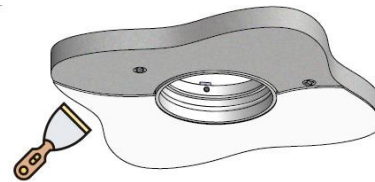

AURORE D82

Trimless version

AURORE D82

Trimless version

Range	Highly flexible recessed ceiling downlight for general & accent cardanic lighting
Description	Low luminance Rotation 360° - Adjustable tilt 30° + 30° White finish RAL 9003 (other upon request)
Net weight	0.90 kg
Installation	Installation diameter: 164mm No specific tools required
LED characteristics	2700K - 3000K - 4000K (3500K - 5000K upon request) MacAdam ellipse: 3 SDCM (standard version) - 2 SDCM (premium version) CRI: 90 (standard version) - 95, R9 > 90 (premium version) UGR < 15 Output luminous flux between 1.500 to 2.500 lm
Optical beam	12° - 15° - 25° - 30° - 40° - Elliptic Special filter, honey comb upon request
Separate power supply	350mA to 700mA constant current driver according to selected version Dimmable driver as an option
LED power	15W to 25W
Connection	Supplied with 0.5m cable
Use limitations	The product must be installed into a ventilated area. Any use with an ambient temperature higher than the specified ambient temperature (Ta) would lead to a more rapid mortality of the product and the withdrawal of our guarantees. The drivers, if not delivered by LOuss, must be approved before use.
Warranty	Life span: L80B10 at 50,000 hours (80% remaining flux) at 25°C ambient temperature. 3-year parts and labour warranty. The warranty does not apply to products that have been opened, modified or repaired and does not cover the effects of a wrong connection, careless, abusive handling, overvoltage, lighting injury, as well as the normal wear of the product. All products are electrically tested and received a functional burn-in.

Cover the lateral plates of the recessed box by coating and painting

Insert the spotlight from below

Installation from below

Install the recessed box from below and screw it into the surface

Cover the lateral plates of the recessed box by coating and painting