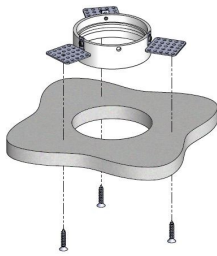

Installation from above

Install the recessed box from above and screw it into the surface