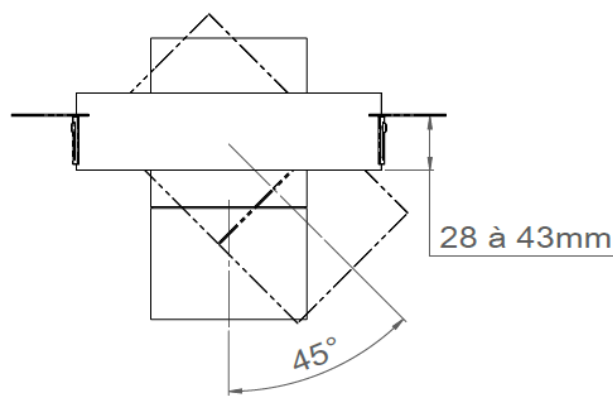

AURORE D82

Trimless version

AURORE D82

Trimless version

Range	Highly flexible recessed ceiling downlight for general & accent cardanic lighting
Description	Low luminance Rotation 360° - Adjustable tilt 30° + 30° White finish RAL 9003 (other upon request)
Net weight	0.90 kg
Installation	Installation diameter: 164mm No specific tools required
LED characteristics	2700K - 3000K - 4000K (3500K - 5000K upon request) MacAdam ellipse: 3 SDCM (standard version) - 2 SDCM (premium version) CRI: 90 (standard version) - 95, R9 > 90 (premium version) UGR < 15 Output luminous flux between 1.500 to 2.500 lm
Optical beam	12° - 15° - 25° - 30° - 40° - Elliptic Special filter, honey comb upon request
Separate power supply	350mA to 700mA constant current driver according to selected version Dimmable driver as an option
LED power	15W to 25W
Connection	Supplied with 0.5m cable
Use limitations	The product must be installed into a ventilated area. Any use with an ambient temperature higher than the specified ambient temperature (Ta) would lead to a more rapid mortality of the product and the withdrawal of our guarantees. The drivers, if not delivered by LOuss, must be approved before use.
Warranty	Life span: L80B10 at 50,000 hours (80% remaining flux) at 25°C ambient temperature. 3-year parts and labour warranty. The warranty does not apply to products that have been opened, modified or repaired and does not cover the effects of a wrong connection, careless, abusive handling, overvoltage, lighting injury, as well as the normal wear of the product. All products are electrically tested and received a functional burn-in.