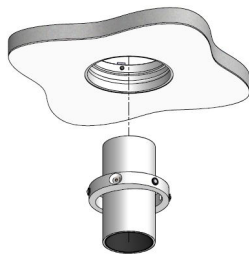

AURORE D82

Trimless version

AURORE D82

Trimless version

Range	Highly flexible recessed ceiling downlight for general & accent cardanic lighting
Description	Low luminance Rotation 360° - Adjustable tilt 30° + 30° White finish RAL 9003 (other upon request)
Net weight	0.90 kg
Installation	Installation diameter: 164mm No specific tools required
LED characteristics	2700K - 3000K - 4000K (3500K - 5000K upon request) MacAdam ellipse: 3 SDCM (standard version) - 2 SDCM (premium version) CRI: 90 (standard version) - 95, R9 > 90 (premium version) UGR < 15 Output luminous flux between 1.500 to 2.500 lm
Optical beam	12° - 15° - 25° - 30° - 40° - Elliptic Special filter, honey comb upon request
Separate power supply	350mA to 700mA constant current driver according to selected version Dimmable driver as an option
LED power	15W to 25W
Connection	Supplied with 0.5m cable
Use limitations	The product must be installed into a ventilated area. Any use with an ambient temperature higher than the specified ambient temperature (Ta) would lead to a more rapid mortality of the product and the withdrawal of our guarantees. The drivers, if not delivered by LOuss, must be approved before use.
Warranty	Life span: L80B10 at 50,000 hours (80% remaining flux) at 25°C ambient temperature. 3-year parts and labour warranty. The warranty does not apply to products that have been opened, modified or repaired and does not cover the effects of a wrong connection, careless, abusive handling, overvoltage, lighting injury, as well as the normal wear of the product. All products are electrically tested and received a functional burn-in.

Cover the lateral plates of the recessed box by coating and painting

Insert the spotlight from below

Installation from below

Install the recessed box from below and screw it into the surface

Cover the lateral plates of the recessed box by coating and painting

Insert the spotlight from below