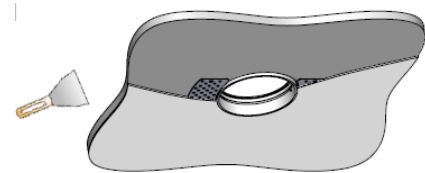

### Trimless version

<b>Range</b>	Highly flexible recessed ceiling downlight for general & accent cardanic lighting
<b>Description</b>	Low luminance LED ENGINE 600 to 2.000 lm Rotation 360° - Adjustable tilt 30° + 30° White finish RAL 9003 (other upon request)
<b>Net weight</b>	0.50 kg
<b>Installation</b>	Installation diameter: 127mm No specific tools required
<b>LED characteristics</b>	2700K 3000K 3500K 4000K CRI 90 R9 >50 CRI 95 R9 >80 CRI 97 R9 >90
<b>Optical beam</b>	6° - 12° - 15° -20° - 25° - 30° - 35° -40°-60° Elliptic Special filter, honey comb upon request
<b>Separate power supply</b>	350mA to 1.400mA constant current driver according to selected version Dimmable driver upon request
<b>LED power</b>	6W to 25W driver included
<b>Connection</b>	Supplied with 0.50m cable
<b>Use limitations</b>	The product must be installed into a ventilated area. Any use with an ambient temperature higher than the specified ambient temperature (Ta) would lead to a more rapid mortality of the product and the withdrawal of our guarantees. The drivers, if not delivered by LOuss, must be approved before use.
<b>Warranty</b>	Life span: L80B10 at 50,000 hours (80% remaining flux) at 25°C ambient temperature. 3-year parts and labour warranty. The warranty does not apply to products that have been opened, modified or repaired and does not cover the effects of a wrong connection, careless, abusive handling, overvoltage, lighting injury, as well as the normal wear of the product. All products are electrically tested and received a functional burn-in.

## Installation from above

Install the recessed box from above and screw it into the surface

Cover the lateral plates of the recessed box by coating and painting

Insert the spotlight from below

## Installation from below

Install the recessed box from below and screw it into the surface

Cover the lateral plates of the recessed box by coating and painting

Insert the spotlight from below