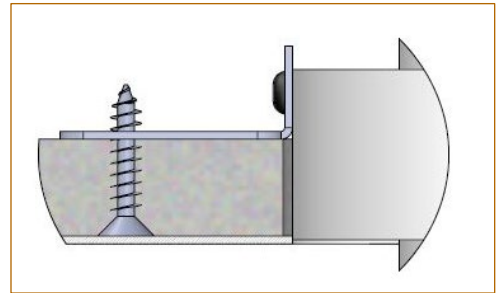

### Trimless version

<b>Range</b>	Highly flexible recessed ceiling downlight for general & accent cardanic lighting
<b>Description</b>	Low luminance LED ENGINE 600 to 2.000 lm Rotation 360° - Adjustable tilt 30° + 30° White finish RAL 9003 (other upon request)
<b>Net weight</b>	0.50 kg
<b>Installation</b>	Installation diameter: 127mm No specific tools required
<b>LED characteristics</b>	2700K 3000K 3500K 4000K CRI 90 R9 >50 CRI 95 R9 >80 CRI 97 R9 >90
<b>Optical beam</b>	6° - 12° - 15° -20° - 25° - 30° - 35° -40°-60° Elliptic Special filter, honey comb upon request
<b>Separate power supply</b>	350mA to 1.400mA constant current driver according to selected version Dimmable driver upon request
<b>LED power</b>	6W to 25W driver included
<b>Connection</b>	Supplied with 0.50m cable
<b>Use limitations</b>	The product must be installed into a ventilated area. Any use with an ambient temperature higher than the specified ambient temperature (Ta) would lead to a more rapid mortality of the product and the withdrawal of our guarantees. The drivers, if not delivered by LOuss, must be approved before use.
<b>Warranty</b>	Life span: L80B10 at 50,000 hours (80% remaining flux) at 25°C ambient temperature. 3-year parts and labour warranty. The warranty does not apply to products that have been opened, modified or repaired and does not cover the effects of a wrong connection, careless, abusive handling, overvoltage, lighting injury, as well as the normal wear of the product. All products are electrically tested and received a functional burn-in.

## Installation from above

Install the recessed box from above and screw it into the surface

Cover the lateral plates of the recessed box by coating and painting

Insert the spotlight from below