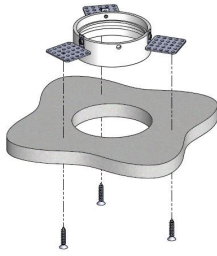

Installation from above

Install the recessed box from above and screw it into the surface