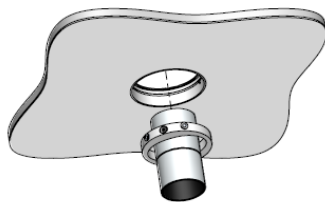

### Trimless version

<b>Range</b>	Highly flexible recessed ceiling downlight for general & accent cardanic lighting
<b>Description</b>	Low luminance LED ENGINE 600 to 2.000 lm Rotation 360° - Adjustable tilt 30° + 30° White finish RAL 9003 (other upon request)
<b>Net weight</b>	0.50 kg
<b>Installation</b>	Installation diameter: 127mm No specific tools required
<b>LED characteristics</b>	2700K 3000K 3500K 4000K CRI 90 R9 >50 CRI 95 R9 >80 CRI 97 R9 >90
<b>Optical beam</b>	6° - 12° - 15° -20° - 25° - 30° - 35° -40°-60° Elliptic Special filter, honey comb upon request
<b>Separate power supply</b>	350mA to 1.400mA constant current driver according to selected version Dimmable driver upon request
<b>LED power</b>	6W to 25W driver included
<b>Connection</b>	Supplied with 0.50m cable
<b>Use limitations</b>	The product must be installed into a ventilated area. Any use with an ambient temperature higher than the specified ambient temperature (Ta) would lead to a more rapid mortality of the product and the withdrawal of our guarantees. The drivers, if not delivered by LOuss, must be approved before use.
<b>Warranty</b>	Life span: L80B10 at 50,000 hours (80% remaining flux) at 25°C ambient temperature. 3-year parts and labour warranty. The warranty does not apply to products that have been opened, modified or repaired and does not cover the effects of a wrong connection, careless, abusive handling, overvoltage, lighting injury, as well as the normal wear of the product. All products are electrically tested and received a functional burn-in.

## Installation from above

Install the recessed box from above and screw it into the surface

Cover the lateral plates of the recessed box by coating and painting

Insert the spotlight from below

## Installation from below

Install the recessed box from below and screw it into the surface

Cover the lateral plates of the recessed box by coating and painting

Insert the spotlight from below