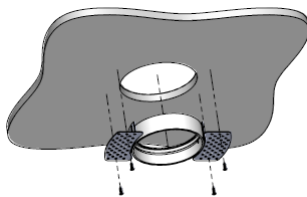

### Trimless version

<b>Range</b>	Highly flexible recessed ceiling downlight for general & accent cardanic lighting
<b>Description</b>	Low luminance LED ENGINE 600 to 2.000 lm Rotation 360° - Adjustable tilt 30° + 30° White finish RAL 9003 (other upon request)
<b>Net weight</b>	0.50 kg
<b>Installation</b>	Installation diameter: 127mm No specific tools required
<b>LED characteristics</b>	2700K 3000K 3500K 4000K CRI 90 R9 >50 CRI 95 R9 >80 CRI 97 R9 >90
<b>Optical beam</b>	6° - 12° - 15° -20° - 25° - 30° - 35° -40°-60° Elliptic Special filter, honey comb upon request
<b>Separate power supply</b>	350mA to 1.400mA constant current driver according to selected version Dimmable driver upon request
<b>LED power</b>	6W to 25W driver included
<b>Connection</b>	Supplied with 0.50m cable
<b>Use limitations</b>	The product must be installed into a ventilated area. Any use with an ambient temperature higher than the specified ambient temperature (Ta) would lead to a more rapid mortality of the product and the withdrawal of our guarantees. The drivers, if not delivered by LOuss, must be approved before use.
<b>Warranty</b>	Life span: L80B10 at 50,000 hours (80% remaining flux) at 25°C ambient temperature. 3-year parts and labour warranty. The warranty does not apply to products that have been opened, modified or repaired and does not cover the effects of a wrong connection, careless, abusive handling, overvoltage, lighting injury, as well as the normal wear of the product. All products are electrically tested and received a functional burn-in.

## Installation from above

Install the recessed box from above and screw it into the surface

Cover the lateral plates of the recessed box by coating and painting

Insert the spotlight from below

## Installation from below

Install the recessed box from below and screw it into the surface

Cover the lateral plates of the recessed box by coating and painting

Insert the spotlight from below