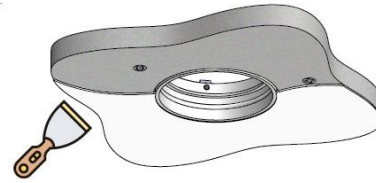

Cover the lateral plates of the recessed box by coating and painting