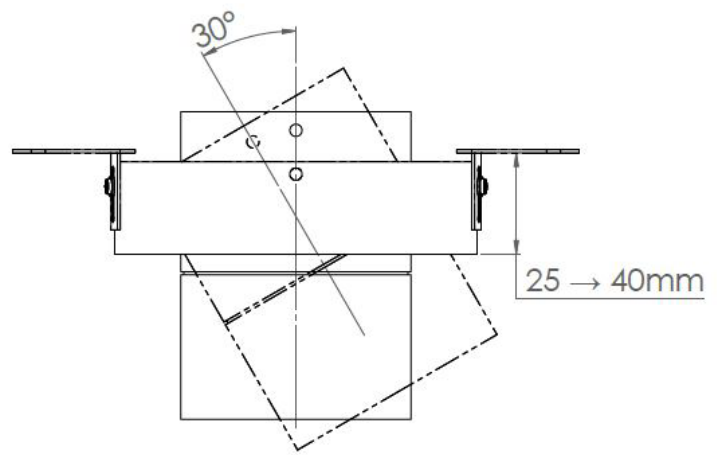

AURORE D75

Trimless version

Range	Highly flexible recessed ceiling downlight for general & accent cardanic lighting
Description	Low luminance LED ENGINE 600 to 2.000 lm Rotation 360° - Adjustable tilt 30° + 30° White finish RAL 9003 (other upon request)
Net weight	0.50 kg
Installation	Installation diameter: 127mm No specific tools required
LED characteristics	2700K 3000K 3500K 4000K CRI 90 R9 >50 CRI 95 R9 >80 CRI 97 R9 >90
Optical beam	6° - 12° - 15° -20° - 25° - 30° - 35° -40°-60° Elliptic Special filter, honey comb upon request
Separate power supply	350mA to 1.400mA constant current driver according to selected version Dimmable driver upon request
LED power	6W to 25W driver included
Connection	Supplied with 0.50m cable
Use limitations	The product must be installed into a ventilated area. Any use with an ambient temperature higher than the specified ambient temperature (Ta) would lead to a more rapid mortality of the product and the withdrawal of our guarantees. The drivers, if not delivered by LOuss, must be approved before use.
Warranty	Life span: L80B10 at 50,000 hours (80% remaining flux) at 25°C ambient temperature. 3-year parts and labour warranty. The warranty does not apply to products that have been opened, modified or repaired and does not cover the effects of a wrong connection, careless, abusive handling, overvoltage, lighting injury, as well as the normal wear of the product. All products are electrically tested and received a functional burn-in.

All the connections have to be made before powering up, otherwise the luminaires could be seriously damaged.

2/3

LOuss

Last update : 28/09/2020

Firalux & LOuss brands

SARL, Capital 40 000€
RCS DIJON B 503 367 245
TVA/VAT n°: FR24 503 367 245
APE 4676Z

Tel. : +33 380 48 65 68
contact@louss.fr
www.louss.fr
Best group

Siège social / Head Office
PA Les Terres d'Or
Route de Saint Philibert
21220 Gevrey Chambertin - FRANCE