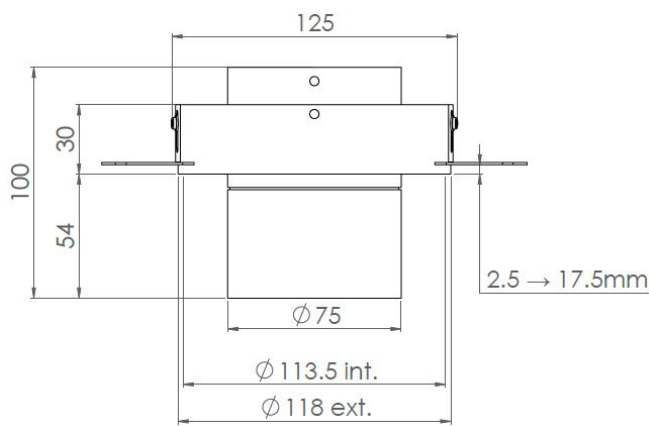

AURORE D75

Trimless version

Range	Highly flexible recessed ceiling downlight for general & accent cardanic lighting
Description	Low luminance LED ENGINE 600 to 2.000 lm Rotation 360° - Adjustable tilt 30° + 30° White finish RAL 9003 (other upon request)
Net weight	0.50 kg
Installation	Installation diameter: 127mm No specific tools required
LED characteristics	2700K 3000K 3500K 4000K CRI 90 R9 >50 CRI 95 R9 >80 CRI 97 R9 >90
Optical beam	6° - 12° - 15° -20° - 25° - 30° - 35° -40°-60° Elliptic Special filter, honey comb upon request
Separate power supply	350mA to 1.400mA constant current driver according to selected version Dimmable driver upon request
LED power	6W to 25W driver included
Connection	Supplied with 0.50m cable
Use limitations	The product must be installed into a ventilated area. Any use with an ambient temperature higher than the specified ambient temperature (Ta) would lead to a more rapid mortality of the product and the withdrawal of our guarantees. The drivers, if not delivered by LOuss, must be approved before use.
Warranty	Life span: L80B10 at 50,000 hours (80% remaining flux) at 25°C ambient temperature. 3-year parts and labour warranty. The warranty does not apply to products that have been opened, modified or repaired and does not cover the effects of a wrong connection, careless, abusive handling, overvoltage, lighting injury, as well as the normal wear of the product. All products are electrically tested and received a functional burn-in.

All the connections have to be made before powering up, otherwise the luminaires could be seriously damaged.

2/3

LOuss

Last update : 28/09/2020

Firalux & LOuss brands

SARL, Capital 40 000€
RCS DIJON B 503 367 245
TVA/VAT n°: FR24 503 367 245
APE 4676Z

Tel. : +33 380 48 65 68
contact@louss.fr
www.louss.fr
Best group

Siège social / Head Office
PA Les Terres d'Or
Route de Saint Philibert
21220 Gevrey Chambertin - FRANCE