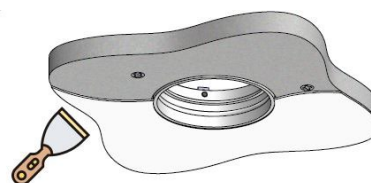

AURORE D60

Trimless version

AURORE D60

Trimless version

Range	Highly flexible recessed ceiling downlight for general & accent cardanic lighting
Description	Low luminance LED ENGINE 600 to 2.000 lm Rotation 360° - Adjustable tilt 30° + 30° White finish RAL 9003 (other upon request)
Net weight	0.450 kg
Installation	Installation diameter: 115mm No specific tools required
LED characteristics	2700K - 3000K - 3500K - 4000K - 5000K MacAdam ellipse: 3 SDCM (version standard) - 2 SDCM (premium version) CRI 90 (standard version) - CRI 95, R9 > 90 (premium version) UGR < 15
Optical beam	7° - 12° - 15° - 20° - 25° - 30° - 35° - Elliptic Special filter, honey comb upon request
Separate power supply	350mA to 1.400mA constant current driver according to selected version Dimmable driver upon request
LED power	6W to 25W driver included
Connection	Supplied with 0.50m cable
Use limitations	The product must be installed into a ventilated area. Any use with an ambient temperature higher than the specified ambient temperature (Ta) would lead to a more rapid mortality of the product and the withdrawal of our guarantees. The drivers, if not delivered by LOuss, must be approved before use.
Warranty	Life span: L80B10 at 50,000 hours (80% remaining flux) at 25°C ambient temperature. 3-year parts and labour warranty. The warranty does not apply to products that have been opened, modified or repaired and does not cover the effects of a wrong connection, careless, abusive handling, overvoltage, lighting injury, as well as the normal wear of the product. All products are electrically tested and received a functional burn-in.

Install the recessed box from above and screw it into the surface

Cover the lateral plates of the recessed box by coating and painting

Insert the spotlight from below

Installation from below

Install the recessed box from below and screw it into the surface