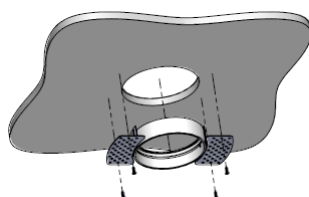

AURORE D60

Trimless version

AURORE D60

Trimless version

Range	Highly flexible recessed ceiling downlight for general & accent cardanic lighting
Description	Low luminance LED ENGINE 600 to 2.000 lm Rotation 360° - Adjustable tilt 30° + 30° White finish RAL 9003 (other upon request)
Net weight	0.450 kg
Installation	Installation diameter: 115mm No specific tools required
LED characteristics	2700K - 3000K - 3500K - 4000K - 5000K MacAdam ellipse: 3 SDCM (version standard) - 2 SDCM (premium version) CRI 90 (standard version) - CRI 95, R9 > 90 (premium version) UGR < 15
Optical beam	7° - 12° - 15° - 20° - 25° - 30° - 35° - Elliptic Special filter, honey comb upon request
Separate power supply	350mA to 1.400mA constant current driver according to selected version Dimmable driver upon request
LED power	6W to 25W driver included
Connection	Supplied with 0.50m cable
Use limitations	The product must be installed into a ventilated area. Any use with an ambient temperature higher than the specified ambient temperature (Ta) would lead to a more rapid mortality of the product and the withdrawal of our guarantees. The drivers, if not delivered by LOuss, must be approved before use.
Warranty	Life span: L80B10 at 50,000 hours (80% remaining flux) at 25°C ambient temperature. 3-year parts and labour warranty. The warranty does not apply to products that have been opened, modified or repaired and does not cover the effects of a wrong connection, careless, abusive handling, overvoltage, lighting injury, as well as the normal wear of the product. All products are electrically tested and received a functional burn-in.

Install the recessed box from above and screw it into the surface

Cover the lateral plates of the recessed box by coating and painting

Insert the spotlight from below

Installation from below

Install the recessed box from below and screw it into the surface

Cover the lateral plates of the recessed box by coating and painting

Insert the spotlight from below