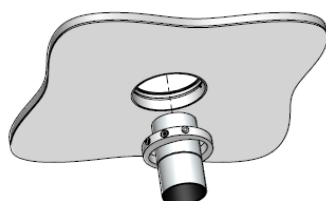

AURORE D60

Trimless version

AURORE D60

Trimless version

Range	Highly flexible recessed ceiling downlight for general & accent cardanic lighting
Description	Low luminance LED ENGINE 600 to 2.000 lm Rotation 360° - Adjustable tilt 30° + 30° White finish RAL 9003 (other upon request)
Net weight	0.450 kg
Installation	Installation diameter: 115mm No specific tools required
LED characteristics	2700K - 3000K - 3500K - 4000K - 5000K MacAdam ellipse: 3 SDCM (version standard) - 2 SDCM (premium version) CRI 90 (standard version) - CRI 95, R9 > 90 (premium version) UGR < 15
Optical beam	7° - 12° - 15° - 20° - 25° - 30° - 35° - Elliptic Special filter, honey comb upon request
Separate power supply	350mA to 1.400mA constant current driver according to selected version Dimmable driver upon request
LED power	6W to 25W driver included
Connection	Supplied with 0.50m cable
Use limitations	The product must be installed into a ventilated area. Any use with an ambient temperature higher than the specified ambient temperature (Ta) would lead to a more rapid mortality of the product and the withdrawal of our guarantees. The drivers, if not delivered by LOuss, must be approved before use.
Warranty	Life span: L80B10 at 50,000 hours (80% remaining flux) at 25°C ambient temperature. 3-year parts and labour warranty. The warranty does not apply to products that have been opened, modified or repaired and does not cover the effects of a wrong connection, careless, abusive handling, overvoltage, lighting injury, as well as the normal wear of the product. All products are electrically tested and received a functional burn-in.

Install the recessed box from above and screw it into the surface

Cover the lateral plates of the recessed box by coating and painting

Insert the spotlight from below

Installation from below

Install the recessed box from below and screw it into the surface

Cover the lateral plates of the recessed box by coating and painting

Insert the spotlight from below