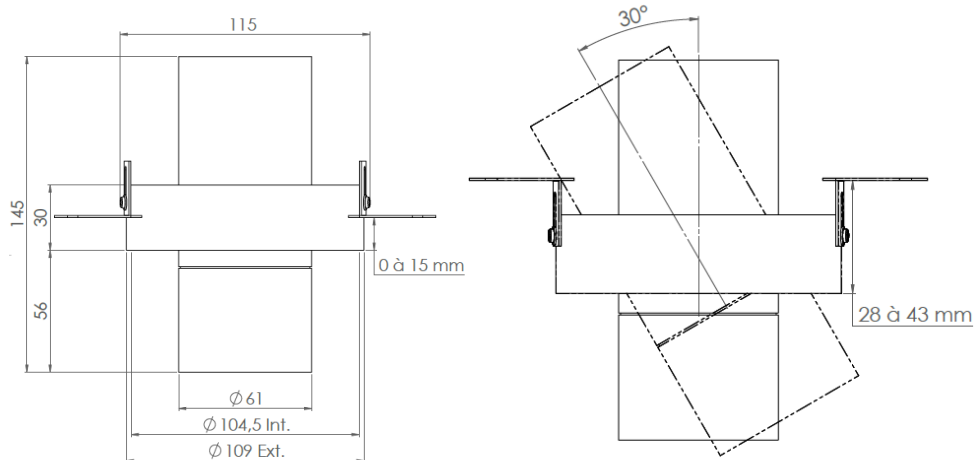

AURORE D60

Trimless version

AURORE D60

Trimless version

Range	Highly flexible recessed ceiling downlight for general & accent cardanic lighting
Description	Low luminance LED ENGINE 600 to 2.000 lm Rotation 360° - Adjustable tilt 30° + 30° White finish RAL 9003 (other upon request)
Net weight	0.450 kg
Installation	Installation diameter: 115mm No specific tools required
LED characteristics	2700K - 3000K - 3500K - 4000K - 5000K MacAdam ellipse: 3 SDCM (version standard) - 2 SDCM (premium version) CRI 90 (standard version) - CRI 95, R9 > 90 (premium version) UGR < 15
Optical beam	7° - 12° - 15° - 20° - 25° - 30° - 35° - Elliptic Special filter, honey comb upon request
Separate power supply	350mA to 1.400mA constant current driver according to selected version Dimmable driver upon request
LED power	6W to 25W driver included
Connection	Supplied with 0.50m cable
Use limitations	The product must be installed into a ventilated area. Any use with an ambient temperature higher than the specified ambient temperature (Ta) would lead to a more rapid mortality of the product and the withdrawal of our guarantees. The drivers, if not delivered by LOuss, must be approved before use.
Warranty	Life span: L80B10 at 50,000 hours (80% remaining flux) at 25°C ambient temperature. 3-year parts and labour warranty. The warranty does not apply to products that have been opened, modified or repaired and does not cover the effects of a wrong connection, careless, abusive handling, overvoltage, lighting injury, as well as the normal wear of the product. All products are electrically tested and received a functional burn-in.