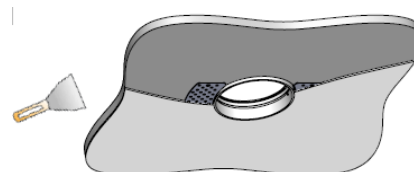

AURORE D60

Trimless version

AURORE D60

Trimless version

Range	Highly flexible recessed ceiling downlight for general & accent cardanic lighting
Description	Low luminance LED ENGINE 600 to 2.000 lm Rotation 360° - Adjustable tilt 30° + 30° White finish RAL 9003 (other upon request)
Net weight	0.450 kg
Installation	Installation diameter: 115mm No specific tools required
LED characteristics	2700K - 3000K - 3500K - 4000K - 5000K MacAdam ellipse: 3 SDCM (version standard) - 2 SDCM (premium version) CRI 90 (standard version) - CRI 95, R9 > 90 (premium version) UGR < 15
Optical beam	7° - 12° - 15° - 20° - 25° - 30° - 35° - Elliptic Special filter, honey comb upon request
Separate power supply	350mA to 1.400mA constant current driver according to selected version Dimmable driver upon request
LED power	6W to 25W driver included
Connection	Supplied with 0.50m cable
Use limitations	The product must be installed into a ventilated area. Any use with an ambient temperature higher than the specified ambient temperature (Ta) would lead to a more rapid mortality of the product and the withdrawal of our guarantees. The drivers, if not delivered by LOuss, must be approved before use.
Warranty	Life span: L80B10 at 50,000 hours (80% remaining flux) at 25°C ambient temperature. 3-year parts and labour warranty. The warranty does not apply to products that have been opened, modified or repaired and does not cover the effects of a wrong connection, careless, abusive handling, overvoltage, lighting injury, as well as the normal wear of the product. All products are electrically tested and received a functional burn-in.

Install the recessed box from above and screw it into the surface

Cover the lateral plates of the recessed box by coating and painting

Insert the spotlight from below

Installation from below

Install the recessed box from below and screw it into the surface

Cover the lateral plates of the recessed box by coating and painting

Insert the spotlight from below