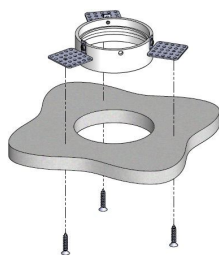

AURORE D60

Trimless version

AURORE D60

Trimless version

Range	Highly flexible recessed ceiling downlight for general & accent cardanic lighting
Description	Low luminance LED ENGINE 600 to 2.000 lm Rotation 360° - Adjustable tilt 30° + 30° White finish RAL 9003 (other upon request)
Net weight	0.450 kg
Installation	Installation diameter: 115mm No specific tools required
LED characteristics	2700K - 3000K - 3500K - 4000K - 5000K MacAdam ellipse: 3 SDCM (version standard) - 2 SDCM (premium version) CRI 90 (standard version) - CRI 95, R9 > 90 (premium version) UGR < 15
Optical beam	7° - 12° - 15° - 20° - 25° - 30° - 35° - Elliptic Special filter, honey comb upon request
Separate power supply	350mA to 1.400mA constant current driver according to selected version Dimmable driver upon request
LED power	6W to 25W driver included
Connection	Supplied with 0.50m cable
Use limitations	The product must be installed into a ventilated area. Any use with an ambient temperature higher than the specified ambient temperature (Ta) would lead to a more rapid mortality of the product and the withdrawal of our guarantees. The drivers, if not delivered by LOuss, must be approved before use.
Warranty	Life span: L80B10 at 50,000 hours (80% remaining flux) at 25°C ambient temperature. 3-year parts and labour warranty. The warranty does not apply to products that have been opened, modified or repaired and does not cover the effects of a wrong connection, careless, abusive handling, overvoltage, lighting injury, as well as the normal wear of the product. All products are electrically tested and received a functional burn-in.

Install the recessed box from above and screw it into the surface

Cover the lateral plates of the recessed box by coating and painting

Insert the spotlight from below

Installation from below

Install the recessed box from below and screw it into the surface

Cover the lateral plates of the recessed box by coating and painting

Insert the spotlight from below