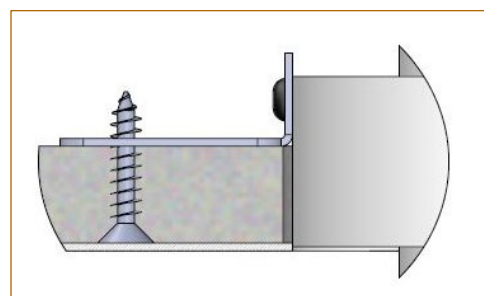

AURORE D60

Trimless version

AURORE D60

Trimless version

Range	Highly flexible recessed ceiling downlight for general & accent cardanic lighting
Description	Low luminance LED ENGINE 600 to 2.000 lm Rotation 360° - Adjustable tilt 30° + 30° White finish RAL 9003 (other upon request)
Net weight	0.450 kg
Installation	Installation diameter: 115mm No specific tools required
LED characteristics	2700K - 3000K - 3500K - 4000K - 5000K MacAdam ellipse: 3 SDCM (version standard) - 2 SDCM (premium version) CRI 90 (standard version) - CRI 95, R9 > 90 (premium version) UGR < 15
Optical beam	7° - 12° - 15° - 20° - 25° - 30° - 35° - Elliptic Special filter, honey comb upon request
Separate power supply	350mA to 1.400mA constant current driver according to selected version Dimmable driver upon request
LED power	6W to 25W driver included
Connection	Supplied with 0.50m cable
Use limitations	The product must be installed into a ventilated area. Any use with an ambient temperature higher than the specified ambient temperature (Ta) would lead to a more rapid mortality of the product and the withdrawal of our guarantees. The drivers, if not delivered by LOuss, must be approved before use.
Warranty	Life span: L80B10 at 50,000 hours (80% remaining flux) at 25°C ambient temperature. 3-year parts and labour warranty. The warranty does not apply to products that have been opened, modified or repaired and does not cover the effects of a wrong connection, careless, abusive handling, overvoltage, lighting injury, as well as the normal wear of the product. All products are electrically tested and received a functional burn-in.

Install the recessed box from above and screw it into the surface

Cover the lateral plates of the recessed box by coating and painting

Insert the spotlight from below

Installation from below

Install the recessed box from below and screw it into the surface