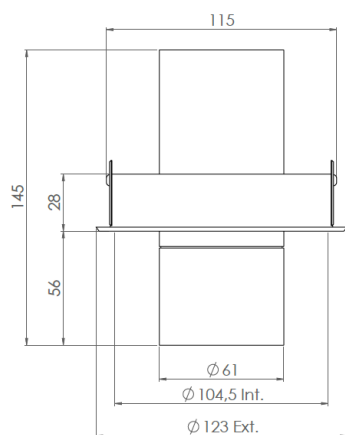

AURORE D60

Recessed version with mounting ring

Range	Highly flexible recessed ceiling downlight for general & accent cardanic lighting
Description	Low luminance LED ENGINE 600 to 2.000 lm Rotation 360° - Adjustable tilt 30° + 30° White finish RAL 9003 (other upon request)
Net weight	0.450 kg
Installation	Installation diameter: 115mm No specific tools required
LED characteristics	2700K - 3000K - 3500K - 4000K - 5000K MacAdam ellipse: 3 SDCM (standard version) - 2 SDCM (premium version) CRI: 90 (standard version) - 95, R9 > 90 (premium version) UGR < 15
Optical beam	7° - 12° - 15° - 20° - 25° - 30° - 35° - Elliptic Special filter, honey comb upon request
Separate power supply	350mA to 1,400mA constant current driver according to selected version Dimmable driver upon request
LED power	6W to 25W driver included
Connection	Supplied with 0.50m cable
Use limitations	The product must be installed into a ventilated area. Any use with an ambient temperature higher than the specified ambient temperature (Ta) would lead to a more rapid mortality of the product and the withdrawal of our guarantees. The drivers, if not delivered by LOuss, must be approved before use.
Warranty	Life span: L80B10 at 50,000 hours (80% remaining flux) at 25°C ambient temperature. 3-year parts and labour warranty. The warranty does not apply to products that have been opened, modified or repaired and does not cover the effects of a wrong connection, careless, abusive handling, overvoltage, lighting injury, as well as the normal wear of the product. All products are electrically tested and received a functional burn-in.

All the connections have to be made before powering up,
otherwise the luminaires could be seriously damaged.

LOUSS

Last update : 11/07/2019

Firalux & LOuss brands

SARL, Capital 40 000€
RCS DIJON B 503 367 245
TVA/VAT n°: FR24 503 367 245
APE 4676Z

Tel. : +33 380 48 65 68
contact@louss.fr
www.louss.fr
Best group

Siège social / Head Office
PA Les Terres d'Or
Route de Saint Philibert
21220 Gevrey Chambertin - FRANCE