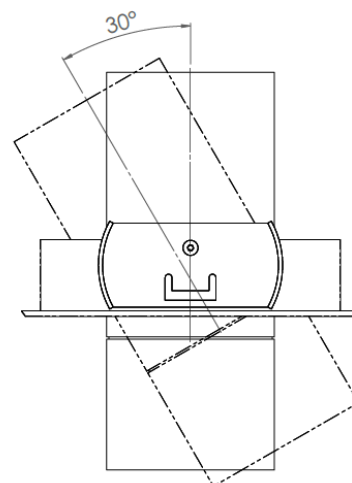

AURORE D60

Recessed version with mounting ring

Range	Highly flexible recessed ceiling downlight for general & accent cardanic lighting
Description	Low luminance LED ENGINE 600 to 2.000 lm Rotation 360° - Adjustable tilt 30° + 30° White finish RAL 9003 (other upon request)
Net weight	0.450 kg
Installation	Installation diameter: 115mm No specific tools required
LED characteristics	2700K - 3000K - 3500K - 4000K - 5000K MacAdam ellipse: 3 SDCM (standard version) - 2 SDCM (premium version) CRI: 90 (standard version) - 95, R9 > 90 (premium version) UGR < 15
Optical beam	7° - 12° - 15° - 20° - 25° - 30° - 35° - Elliptic Special filter, honey comb upon request
Separate power supply	350mA to 1,400mA constant current driver according to selected version Dimmable driver upon request
LED power	6W to 25W driver included
Connection	Supplied with 0.50m cable
Use limitations	The product must be installed into a ventilated area. Any use with an ambient temperature higher than the specified ambient temperature (Ta) would lead to a more rapid mortality of the product and the withdrawal of our guarantees. The drivers, if not delivered by LOuss, must be approved before use.
Warranty	Life span: L80B10 at 50,000 hours (80% remaining flux) at 25°C ambient temperature. 3-year parts and labour warranty. The warranty does not apply to products that have been opened, modified or repaired and does not cover the effects of a wrong connection, careless, abusive handling, overvoltage, lighting injury, as well as the normal wear of the product. All products are electrically tested and received a functional burn-in.

All the connections have to be made before powering up,
otherwise the luminaires could be seriously damaged.

LOUSS

Last update : 11/07/2019

Firalux & LOuss brands

SARL, Capital 40 000€
RCS DIJON B 503 367 245
TVA/VAT n°: FR24 503 367 245
APE 4676Z

Tel. : +33 380 48 65 68
contact@louss.fr
www.louss.fr
Best group

Siège social / Head Office
PA Les Terres d'Or
Route de Saint Philibert
21220 Gevrey Chambertin - FRANCE