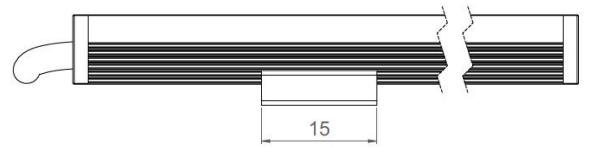

XS0809

Fixing clips (2/meter)

XS0809

Range	Linear LED light			
Description	Natural anodized aluminium profile + opal diffuser + 2 fixing clips/m + 2 end caps			
Dimensions	Width : 9.5mm – Height : 11.7mm, with fixing clips Length upon request any 2500mm max			
LED Strip	Colour temperature	LED power W/m	CRI	Cut-out size mm
FIRASLIM 60	2700K – 3000K - 4000K	13.45	90	100
FIRASLIM 72	2700K - 3000K - 4000K	15.8	90	50
FIRASLIM 120CC	2700K - 3000K 3000K+3500K - 4000K	9.6	90	50
FIRASLIM 120CC	2700K - 3000K 3500K - 4000K	14.4	90	50
Separate power supply	24V			
Connection	5m maximum per driver's output			
Use limitations	<p>The product must be installed into a ventilated area.</p> <p>Any use with an ambient temperature higher than the specified ambient temperature (Ta) would lead to a more rapid mortality of the product and the withdrawal of our guarantees.</p> <p>The drivers, if not delivered by LOuss, must be approved before use.</p>			
Warranty	<p>Life span: L80B10 at 50,000 hours (80% remaining flux) at 25°C ambient temperature. 3-year parts and labour warranty.</p> <p>The warranty does not apply to products that have been opened, modified or repaired and does not cover the effects of a wrong connection, careless, abusive handling, overvoltage, lighting injury, as well as the normal wear of the product.</p> <p>All products are electrically tested and received a functional burn-in.</p>			