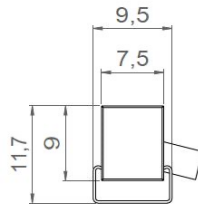

XS0809

Fixing clips (2/meter)

XS0809

Range	Linear LED light			
Description	Natural anodized aluminium profile + opal diffuser + 2 fixing clips/m + 2 end caps			
Dimensions	Width : 9.5mm – Height : 11.7mm, with fixing clips Length upon request any 2500mm max			
LED Strip	Colour temperature	LED power W/m	CRI	Cut-out size mm
FIRASLIM 60	2700K – 3000K - 4000K	13.45	90	100
FIRASLIM 72	2700K - 3000K - 4000K	15.8	90	50
FIRASLIM 120CC	2700K - 3000K 3000K+3500K - 4000K	9.6	90	50
FIRASLIM 120CC	2700K - 3000K 3500K - 4000K	14.4	90	50
Separate power supply	24V			
Connection	5m maximum per driver's output			
Use limitations	<p>The product must be installed into a ventilated area.</p> <p>Any use with an ambient temperature higher than the specified ambient temperature (Ta) would lead to a more rapid mortality of the product and the withdrawal of our guarantees.</p> <p>The drivers, if not delivered by LOuss, must be approved before use.</p>			
Warranty	<p>Life span: L80B10 at 50,000 hours (80% remaining flux) at 25°C ambient temperature. 3-year parts and labour warranty.</p> <p>The warranty does not apply to products that have been opened, modified or repaired and does not cover the effects of a wrong connection, careless, abusive handling, overvoltage, lighting injury, as well as the normal wear of the product.</p> <p>All products are electrically tested and received a functional burn-in.</p>			