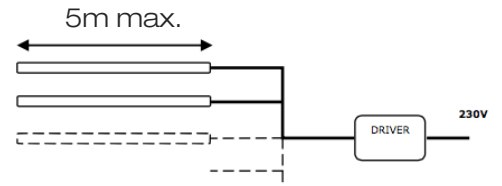

XS0809

Fixing clips (2/meter)

XS0809

Range	Linear LED light			
Description	Natural anodized aluminium profile + opal diffuser + 2 fixing clips/m + 2 end caps			
Dimensions	Width : 9.5mm – Height : 11.7mm, with fixing clips Length upon request any 2500mm max			
LED Strip	Colour temperature	LED power W/m	CRI	Cut-out size mm
FIRASLIM 60	2700K – 3000K - 4000K	13.45	90	100
FIRASLIM 72	2700K - 3000K - 4000K	15.8	90	50
FIRASLIM 120CC	2700K - 3000K 3000K+3500K - 4000K	9.6	90	50
FIRASLIM 120CC	2700K - 3000K 3500K - 4000K	14.4	90	50
Separate power supply	24V			
Connection	5m maximum per driver's output			
Use limitations	<p>The product must be installed into a ventilated area.</p> <p>Any use with an ambient temperature higher than the specified ambient temperature (Ta) would lead to a more rapid mortality of the product and the withdrawal of our guarantees.</p> <p>The drivers, if not delivered by LOuss, must be approved before use.</p>			
Warranty	<p>Life span: L80B10 at 50,000 hours (80% remaining flux) at 25°C ambient temperature. 3-year parts and labour warranty.</p> <p>The warranty does not apply to products that have been opened, modified or repaired and does not cover the effects of a wrong connection, careless, abusive handling, overvoltage, lighting injury, as well as the normal wear of the product.</p> <p>All products are electrically tested and received a functional burn-in.</p>			