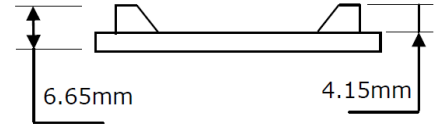

End cap

SL8

Connection	LED strip : 5m maximum in series LED PCB : 9.6W : 7m maximum in series 14.4W : 5m maximum in series 19.2W : 3.50m maximum in series
Use limitations	The product must be installed into a ventilated area. Any use with an ambient temperature higher than the specified ambient temperature (Ta) would lead to a more rapid mortality of the product and the withdrawal of our guarantees. The drivers, if not delivered by LOuss, must be approved before use.
Warranty	Life span: L80B10 at 50,000 hours (80% remaining flux) at 25°C ambient temperature. 3-year parts and labour warranty. The warranty does not apply to products that have been opened, modified or repaired and does not cover the effects of a wrong connection, careless, abusive handling, overvoltage, lighting injury, as well as the normal wear of the product. All products are electrically tested and received a functional burn-in.

All the connections have to be made before powering up, otherwise the luminaires could be seriously damaged.