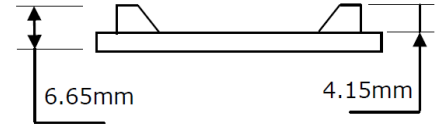

End cap

SL8

Range	Linear LED light

Description	SL8 natural anodized aluminium profile + LED strip or PCB LED + opal or clear diffuser + 2 natural aluminium end caps + fixing clips

Dimensions	Width : 26mm – Height : 10mm with fixing clips Length upon request up to 3m (5m maximum)

LED strip	Colour temperature	LED power W/m			CRI	Cut-out size mm	LED /m	IP
FIRALED 160	2700K - 3000K 3500K - 4000K	10.40	15.50	18 (UGR < 25)	90	50	160	IP20
FIRASLIM 60	2700K - 3000K 4000K	13.45			90	100	60	IP20
FIRASLIM 120CC	2700K - 3000K 3000K+3500K 4000K	9.60	14.40	19.20 (UGR < 25)	90	50	120	IP20
FIRASTRIP 72	2700K - 3000K 4000K	15.80			80 - 90	83.3	72	IP20 IP65
FIRASTRIP 96	2700K - 3000K 3500K - 4000K	21.10			80	62.50	96	IP20 IP65
C35-127	3500K	12.70			> = 80	62.5	128	IP20
CRGB	RGB	14.40				100	60	IP20
SIMPLE M	2700K - 3000K 4000K	9.60	14.40		80 - 90	50	120	IP20 IP65
TRICHIP	2700K - 3000K 4000K	7.20	14.40		80	100	80	IP20 IP65

LED PCB	Colour temperature	LED power W/m			CRI	Cut-out size mm	LED/ m	IP
	2700K - 3000K 3500K - 4000K	9.60	14.40	19.20	90 - 95	100	120	IP65

Separate power supply	24V constant voltage

All the connections have to be made before powering up, otherwise the luminaires could be seriously damaged.

LOUSS

Last update : 29/04/2022

Firalux & LOUSS brands

SARL, Capital 40 000€
RCS DIJON B 503 367 245
TVA/VAT n°: FR24 503 367 245
APE 4676Z

Tel. : +33 380 48 65 68
contact@louss.fr
www.louss.fr
Best group

Siège social / Head Office
PA Les Terres d'Or
Route de Saint Philibert
21220 Gevrey Chambertin - FRANCE