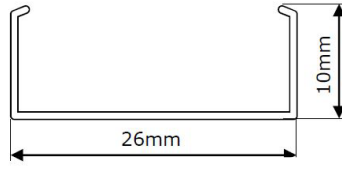

Fixing clip