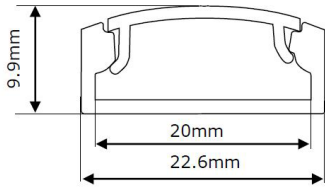

Fixing clip

End cap

SL8

Range	Linear LED light

Description	SL8 natural anodized aluminium profile + LED strip or PCB LED + opal or clear diffuser + 2 natural aluminium end caps + fixing clips

Dimensions	Width : 26mm – Height : 10mm with fixing clips Length upon request up to 3m (5m maximum)

LED strip	Colour temperature	LED power W/m			CRI	Cut-out size mm	LED /m	IP
FIRALED 160	2700K - 3000K 3500K - 4000K	10.40	15.50	18 (UGR < 25)	90	50	160	IP20
FIRASLIM 60	2700K - 3000K 4000K	13.45			90	100	60	IP20
FIRASLIM 120CC	2700K - 3000K 3000K+3500K 4000K	9.60	14.40	19.20 (UGR < 25)	90	50	120	IP20
FIRASTRIP 72	2700K - 3000K 4000K	15.80			80 - 90	83.3	72	IP20 IP65
FIRASTRIP 96	2700K - 3000K 3500K - 4000K	21.10			80	62.50	96	IP20 IP65
C35-127	3500K	12.70			> = 80	62.5	128	IP20
CRGB	RGB	14.40				100	60	IP20
SIMPLE M	2700K - 3000K 4000K	9.60	14.40		80 - 90	50	120	IP20 IP65
TRICHIP	2700K - 3000K 4000K	7.20	14.40		80	100	80	IP20 IP65

LED PCB	Colour temperature	LED power W/m			CRI	Cut-out size mm	LED/ m	IP
	2700K - 3000K 3500K - 4000K	9.60	14.40	19.20	90 - 95	100	120	IP65

Separate power supply	24V constant voltage

All the connections have to be made before powering up, otherwise the luminaires could be seriously damaged.

LOUSS

Last update : 29/04/2022

Firalux & LOUSS brands

SARL, Capital 40 000€
RCS DIJON B 503 367 245
TVA/VAT n°: FR24 503 367 245
APE 4676Z

Tel. : +33 380 48 65 68
contact@louss.fr
www.louss.fr
Best group

Siège social / Head Office
PA Les Terres d'Or
Route de Saint Philibert
21220 Gevrey Chambertin - FRANCE