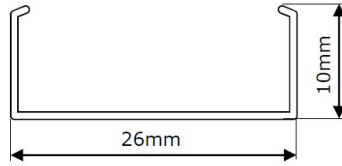

Fixing clip

SL8

Range	Linear LED light

Description	SL8 natural anodized aluminium profile + LED strip or PCB LED + opal or clear diffuser + 2 natural aluminium end caps + fixing clips

Dimensions	Width : 26mm – Height : 10mm with fixing clips Length upon request up to 3m (5m maximum)

LED strip	Colour temperature	LED power W/m			CRI	Cut-out size mm	LED /m	IP
FIRALED 160	2700K - 3000K 3500K - 4000K	10.40	15.50	18 (UGR < 25)	90	50	160	IP20
FIRASLIM 60	2700K - 3000K 4000K	13.45			90	100	60	IP20
FIRASLIM 120CC	2700K - 3000K 3000K+3500K 4000K	9.60	14.40	19.20 (UGR < 25)	90	50	120	IP20
FIRASTRIP 72	2700K - 3000K 4000K	15.80			80 - 90	83.3	72	IP20 IP65
FIRASTRIP 96	2700K - 3000K 3500K - 4000K	21.10			80	62.50	96	IP20 IP65
C35-127	3500K	12.70			> = 80	62.5	128	IP20
CRGB	RGB	14.40				100	60	IP20
SIMPLE M	2700K - 3000K 4000K	9.60	14.40		80 - 90	50	120	IP20 IP65
TRICHIP	2700K - 3000K 4000K	7.20	14.40		80	100	80	IP20 IP65

LED PCB	Colour temperature	LED power W/m			CRI	Cut-out size mm	LED/ m	IP
	2700K - 3000K 3500K - 4000K	9.60	14.40	19.20	90 - 95	100	120	IP65

Separate power supply	24V constant voltage

All the connections have to be made before powering up, otherwise the luminaires could be seriously damaged.

LOUSS

Last update : 29/04/2022

Firalux & LOUSS brands

SARL, Capital 40 000€
RCS DIJON B 503 367 245
TVA/VAT n°: FR24 503 367 245
APE 4676Z

Tel. : +33 380 48 65 68
contact@louss.fr
www.louss.fr
Best group

Siège social / Head Office
PA Les Terres d'Or
Route de Saint Philibert
21220 Gevrey Chambertin - FRANCE